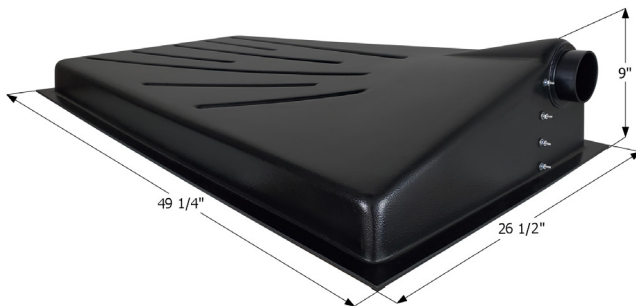

### Left End Drain **HT710-ED**

45 1/2" x 19 1/4" x 8 1/2" - 21.00 US Gallon Capacity.

**01602** Tank w/ 3" Spigot & Sensors Installed