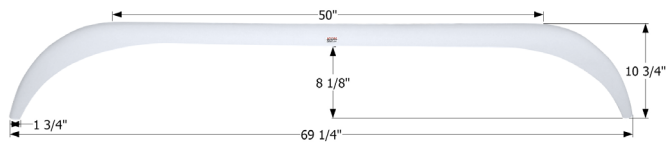

**Weekend Warrior Tandem Fender Skirt
FS2670**

Fits various Weekend Warrior brands including: Road House.

12670 White