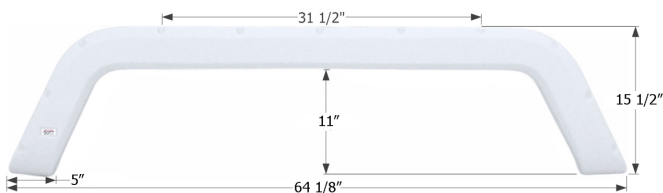

01739 White

01740 Taupe

**R-Vision Tandem Fender Skirt FS4180 LH**

Fits various R-Vision brands including: Status. This fender skirt is for the LEFT SIDE of the trailer.

14199 White

**R-Vision Tandem Fender Skirt FS1935**