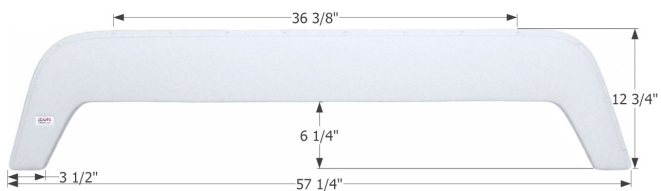

Forest River Tandem Fender Skirt FS1903

Fits various Forest River brands including: Rockwood, Rockwood Roo.

01903 White