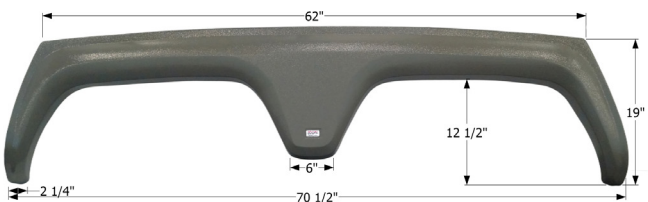

Coachmen Tandem Fender Skirt FS2689

Fits various Coachmen brands including: Somerset.

- **12689** Olive Grey