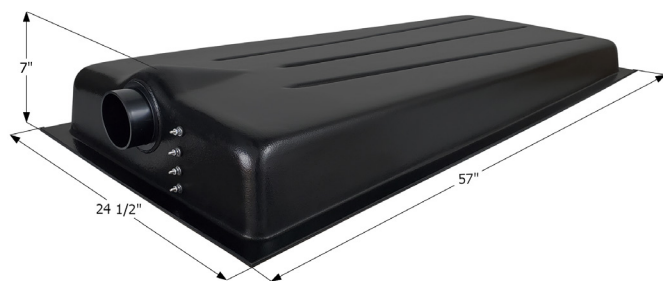

Center End Drain HT708-ED

57" x 24 1/2" x 7" - 32.00 US Gallon Capacity.

01611 Tank w/ 3" Spigot & Sensors Installed