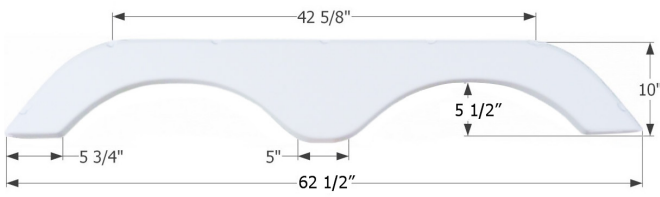

14870 Champagne

**R-Vision Tandem Fender Skirt FS2411**

Fits various R-Vision brands.

12411 Black

**R-Vision Tandem Fender Skirt FS6289**

Fits various R-Vision models including Trail Cruiser.

16289 Light Grey