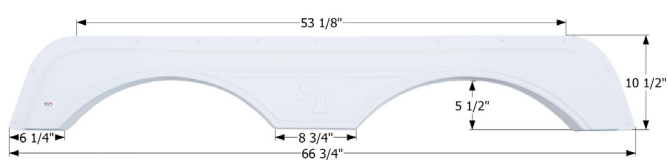

Sunnybrook Tandem Fender Skirt FS2657

Fits various Sunnybrook & Winnebago brands.

12657 White

12919 Tan