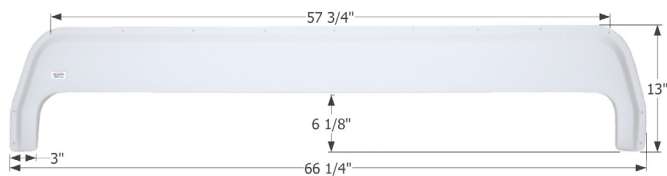

Forest River Tandem Fender Skirt FS2173

Fits various Forest River brands including: Rockwood Roo.

12173 White