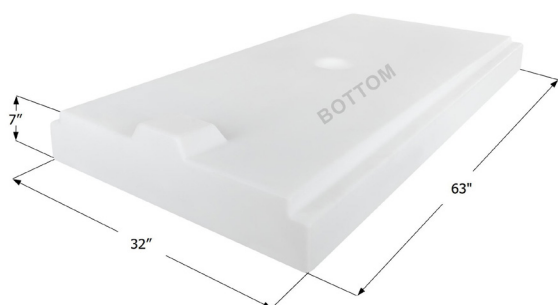

Fresh Water Tank **WT3926**

Each configuration has detailed diagrams.
63" x 32" x 7" - 40.00 US Gallon Capacity.

15050 Tank Only

16329 Tank w/ Sump, 1/2" FPT (3), 1 1/4" Filler Boss (1), Sensors (4)