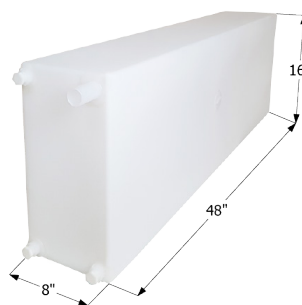

Fresh Water Tank WT2469

48" x 16" x 8" - 25.00 US Gallon Capacity.

12503 Tank Only

12733 Tank w/ 1/2" FPT (3), 1 1/4" Filler Boss (1)