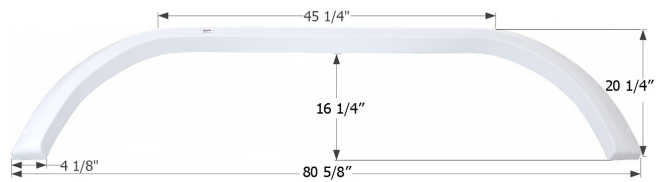

Carriage Tandem Fender Skirt FS1792

Fits various Carriage brands including: Cameo, Cabo, Carri-Lite, Royal. This skirt is also available for the slide side (FS1792S).

01792 White

01793 Metallic Silver

12548 Champagne