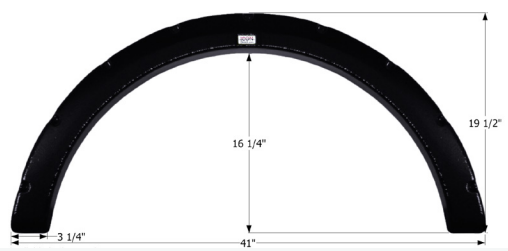

Fleetwood Single Fender Skirt FS2362
Fits various Fleetwood brands including: Jamboree.

12362 Black