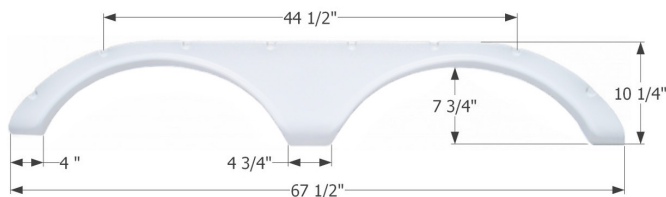

Heartland Tandem Fender Skirt FS762

Fits various Heartland brands. Also fits various Discover Canada brands including: Maxum Wild.

01614 White

14724 Magnet Grey