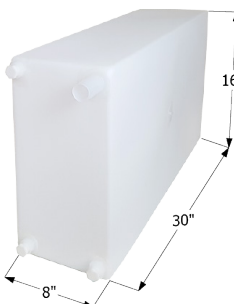

Fresh Water Tank WT2467

30" x 16" x 8" - 15.00 US Gallon Capacity.

12501 Tank Only

12731 Tank w/ 1/2" FPT (3), 1 1/4" Filler Boss (1)