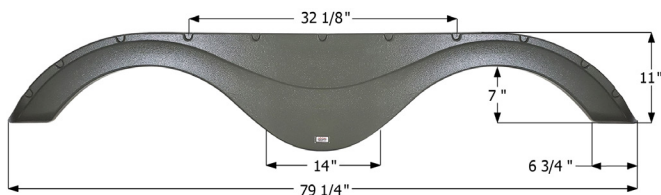

Forest River Tandem Fender Skirt FS4667

Fits various Forest River brands including: Salem Hemisphere.

14667 Olive Grey

15262 Black