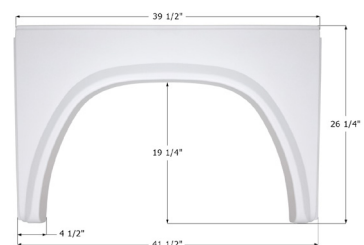

Damon Single Fender Skirt **FS4261**

Fits various Damon brands including: Intruder.

14261 White (Unpainted)