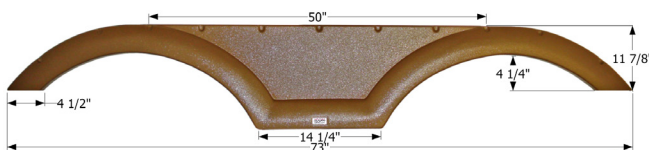

12165 White

**Coachmen Tandem Fender Skirt FS2321**

Fits various Coachmen brands.

12321 White

**Carriage Tandem Fender Skirt FS2206**

Fits various Carriage brands including: Compass.

12206 White

**Coachmen Tandem Fender Skirt FS2545**