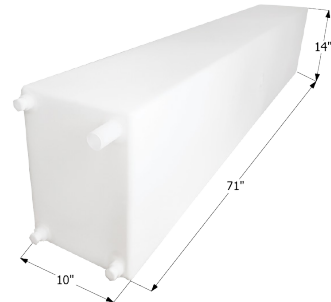

Fresh Water Tank **WT2451**

71" x 14" x 10" - 41.00 US Gallon Capacity.

12451 Tank Only

12715 Tank w/ 1/2" FPT (3), 1 1/4" Filler Boss (1)