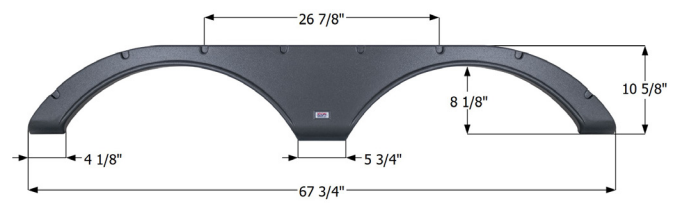

Fits various Heartland brands including: Big Country.

- 14994 Grey

**Heartland Tandem Fender Skirt FS4072**

Fits various Heartland brands including: Focus.

- 14072 White

**Heartland Tandem Fender Skirt FS5813**