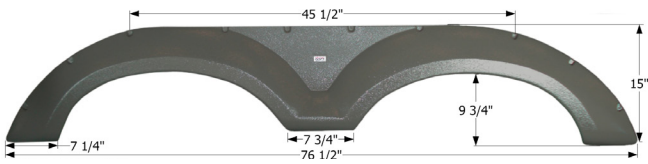

Coachmen Tandem Fender Skirt FS2600

Fits various Coachmen brands including: Chaparral. Specifically models 2012-2013 with 16" wheels. Also fits various Thor brands including: Redwood.

- **12600** Olive Grey   **12780** Black
- **12785** Taupe   **14101** Evening Sand
- **14131** White