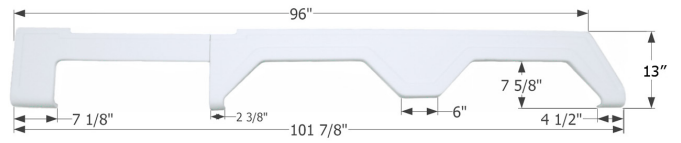

**01655** White

**01678** Taupe

**12340** Champagne

**15403** Colonial White

**Frontier Tandem Fender Skirt FS4470**

Fits various Aspen Frontier brands.

**14470** Metallic Silver

**15195** White