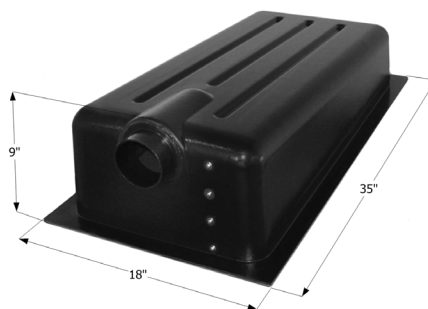

Center End Drain HT147-ED

35" x 18" x 9" - 13.00 US Gallon Capacity.

12365 Tank w/ 3" Spigot & Sensors Installed