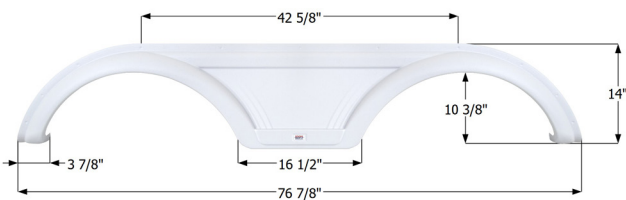

Dutchmen Tandem Fender Skirt FS5790

Fits various Dutchmen brands including: Komfort Trailblazer.

15790 White