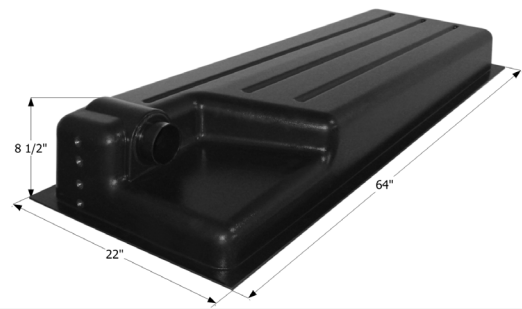

Recessed Drain HT387-RE

64" x 22" x 8 1/2" - 28.00 US Gallon Capacity.

12421 Tank w/ 3" Spigot & Sensors Installed