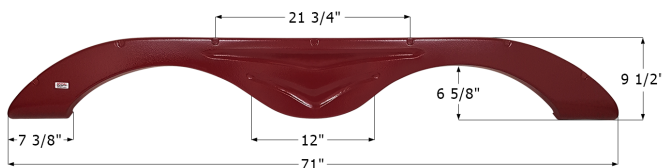

R-Vision Tandem Fender Skirt FS4264

Fits various R-Vision brands including: Trail-Lite.

14264 Purple Red

14870 Champagne