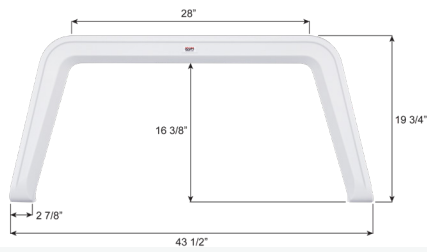

14974 Light Mauve Grey

**Vanguard Single Fender Skirt FS1962**

Fits various Vanguard brands including: Security.

01962 White

NEW

**Vanguard Single Fender Skirt FS5636**

Fits older units including various Vanguard motorhomes.