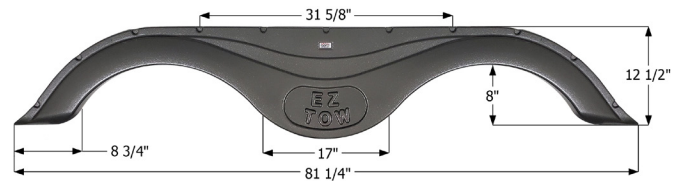

Prime Time RV Tandem Fender Skirt FS4733

Fits various Prime Time RV (division of Forest River) brands including: Tracer.

- 14733 Midnight Metallic Grey
- 14955 Black
- 16532 Night Owl Brown