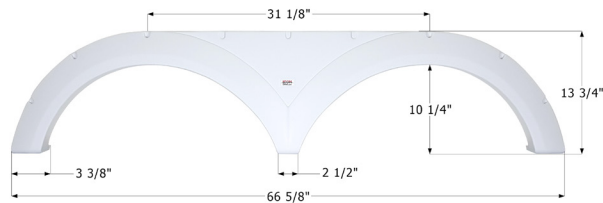

Heartland Tandem Fender Skirt FS4072

Fits various Heartland brands including: Focus.

- 14072 White