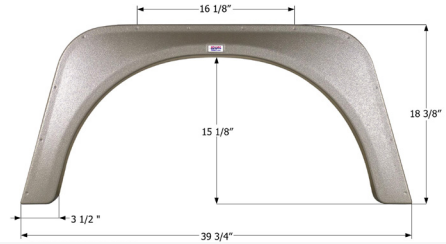

Triple E Single Fender Skirt FS5686

Fits various Triple E brands including: Regency.

15686 Champagne