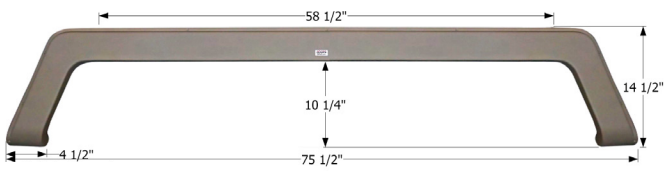

Timberland Tandem Fender Skirt FS2328

Fits various Timberland (Adventure RV) brands including: Travelodge.

12328 Taupe