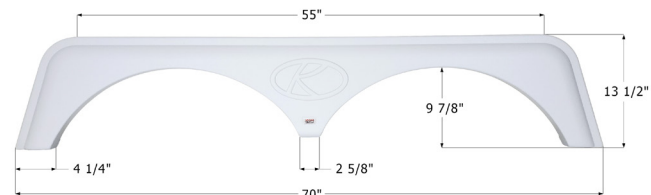

Keystone Tandem Fender Skirt FS4458

Fits various Keystone brands including: Sprinter.

14458 White