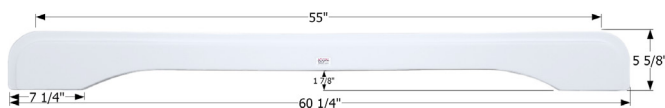

Sunnybrook Tandem Fender Skirt FS2642

Fits various Sunnybrook & Winnebago brands.

12642 White