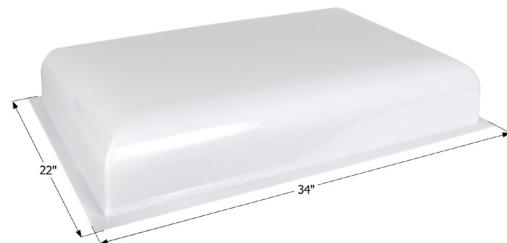

RV Skylight SL2032

Dome Dimension: 32" x 20" x 5 1/2"

Flange Dimension: 34" x 22" (1" width)

15018 White