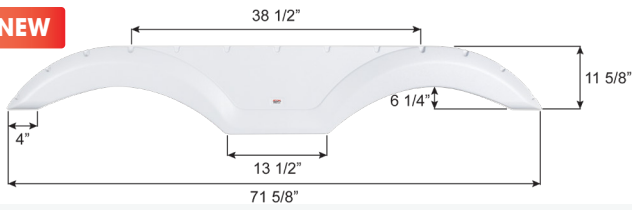

NEW

Forest River Tandem Fender Skirt FS6291

Fits various Forest River brands including: Shasta Revere 27BH

16291 White

NEW