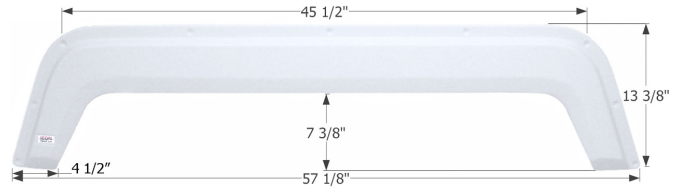

Fleetwood Tandem Fender Skirt FS1881

Fits various Fleetwood brands including: Prowler.

01881 White