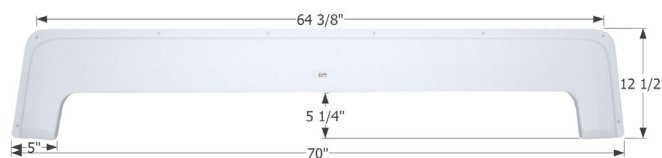

Thor Tandem Fender Skirt FS2142

Fits various Thor brands including: Citation.

12142 White