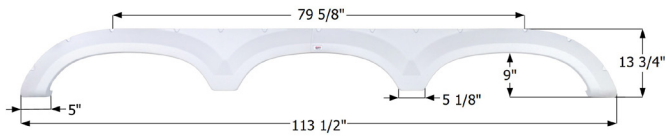

Forest River Triple Fender Skirt FS5777

Fits various Forest River brands including: Riverstone.

15777 White

15778 Black