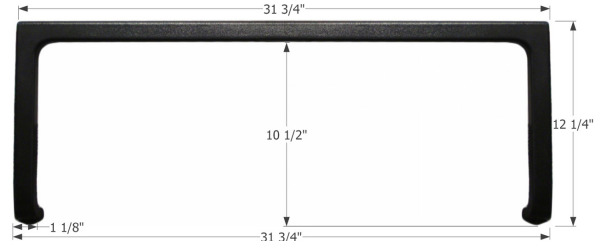

**Keystone Entry Door Step Trim**  
 Fits various Keystone brands including: Cougar.

**14098** Taupe      **14381** White

**Travelaire Entry Door Step Trim**  
 Fits various Travelaire brands including: Genesis, Legacy.