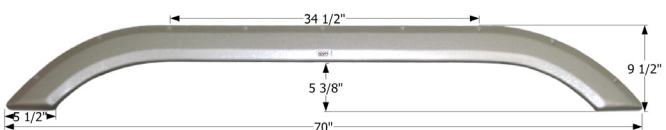

Forest River Tandem Fender Skirt FS2346

Fits various Forest River brands including: Palomino Puma Unleashed.

12346 Champagne