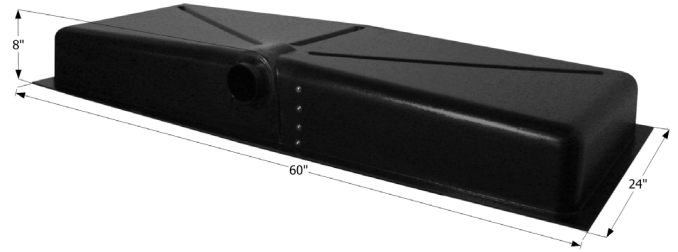

### Center Side Drain H3740A

54 1/4" x 28 1/4" x 6 5/8" - 32.00 US Gallon Capacity.

**14429** Tank w/ 3" Drain Hub installed