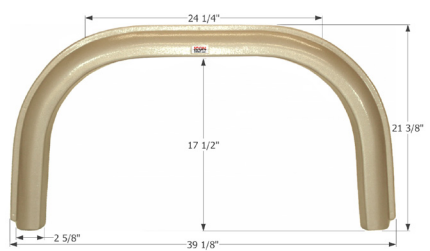

Fleetwood Single Fender Skirt FS2160
Fits various Fleetwood brands including: Tioga.

12160 Metallic Bronze   12197 White