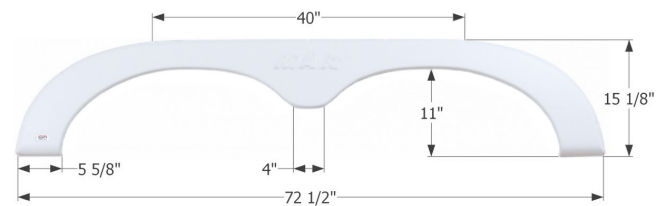

R-Vison Tandem Fender Skirt FS781

Fits various R-Vison brands including: Max-lite.

- 01645 Metallic Olive Grey   01670 White