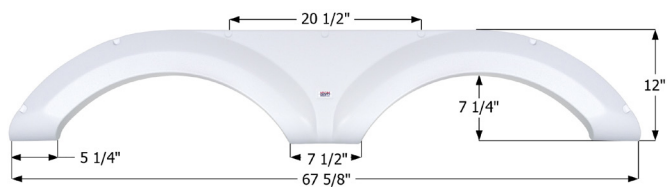

Jayco Tandem Fender Skirt FS5046

Fits various Jayco brands including: Eagle Super Lite.

15046 White