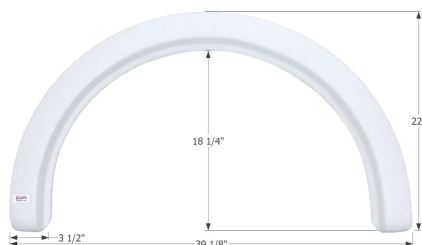

R-Vision Single Fender Skirt FS2001
Fits various R-Vision brands.
12001 White