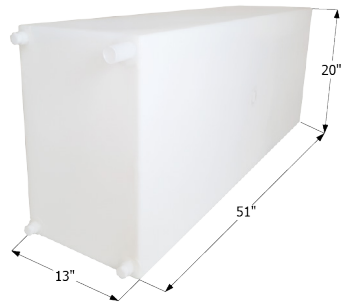

Fresh Water Tank **WT2452**

51" x 20" x 13" - 54.00 US Gallon Capacity.

12452 Tank Only

12716 Tank w/ 1/2" FPT (3), 1 1/4" Filler Boss (1)

16134 Tank w/ 1/2" FPT (3)