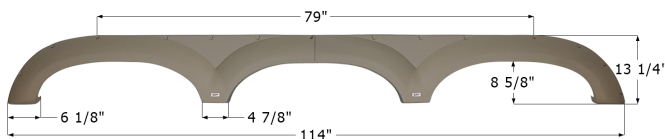

Keystone Triple Fender Skirt FS4293

Fits various Keystone brands, including: Redwood by Crossroads.

- **14293** Taupe   **14344** Black