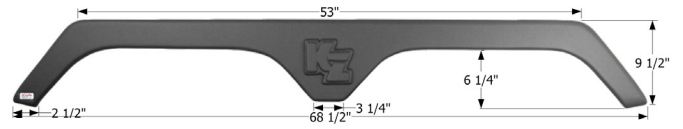

KZ Tandem Fender Skirt FS2345

Fits various KZ brands including: Durango.

12345 Grey   12599 Tan