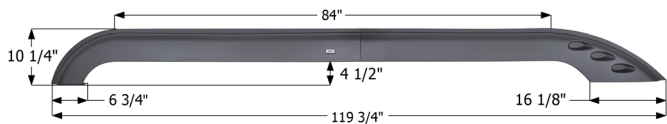

Fits various Keystone brands, including: Fuzion.

- 14469** Black

**Monaco Triple Fender Skirt FS2090**

Fits various Monaco & Holiday Rambler brands including: Next Level.

- 12090** Taupe                              **12168** Light Grey
- 14659** White