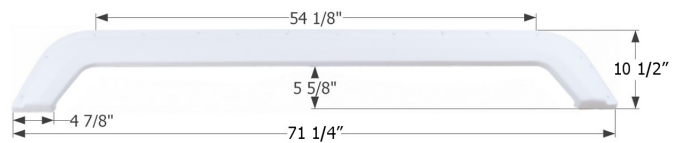

Thor Citation Tandem Fender Skirt FS780

Fits various Thor brands including: Citation, Jazz, Summit, Sonoma, Tahoe, Vortex, Wave, Wanderer. Also fits various Eclipse RV brands including: Attitude. Also fits various Coachmen brands including: Chaparral.

01643 White

12608 Champagne