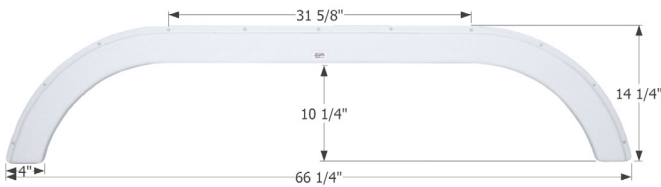

Sunline Tandem Fender Skirt FS2193

Fits various Sunline brands including: Solaris.

12193 White

12866 Black