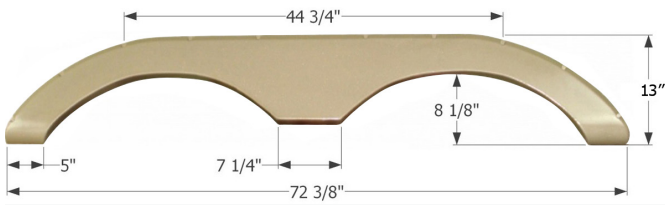

Fits various Keystone brands including: Passport Outback.

15305 Taupe

16346 Black

**Keystone Tandem Fender Skirt FS772**

Fits various Keystone brands including: Montana.

01626 White

12550 Taupe

**Keystone Tandem Fender Skirt FS774**