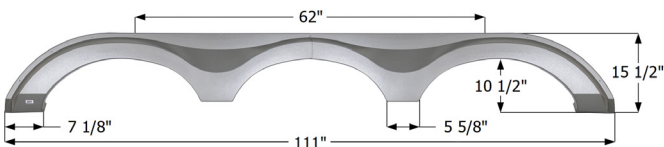

Evergreen Triple Fender Skirt FS4517

Fits various Evergreen brands including: Tesla.

14517 Metallic Silver