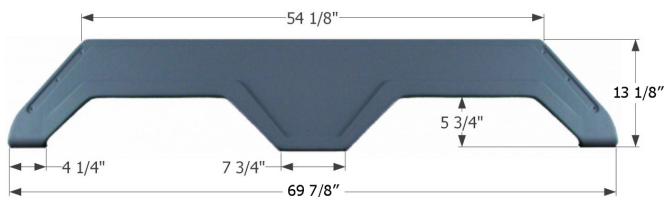

**01897** White

**Glendale Tandem Fender Skirt FS2166**

Fits various Glendale brands including: Golden Falcon.

**12166** White

**Glendale Tandem Fender Skirt FS777**

Fits various Glendale brands including: Titanium.