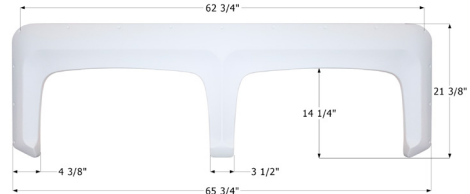

ICON Tandem Fender Skirt FS310

Universal replacement to fit by dimension.

- 00391 Colonial White
- 00392 White