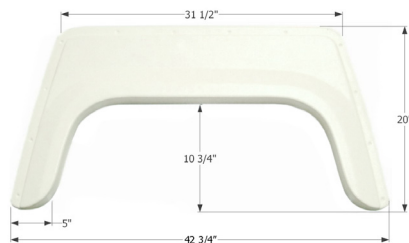

ICON Single Fender Skirt FS343

Universal replacement to fit by dimension.

00397 Colonial White

00398 White