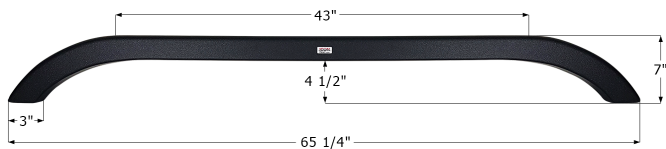

KZ Tandem Fender Skirt FS4277

Fits various KZ brands including: Rock Climber.

14277 Black

15165 White