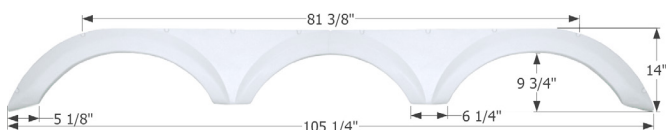

Forest River Triple Fender Skirt FS2258

Fits various Forest River brands including: XLR.

12258 White

12315 Black

14693 Winchester Brown