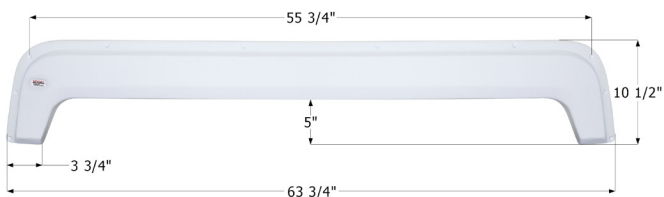

- 12322 Black
- 12374 White

**ICON Tandem Fender Skirt FS310A**

Universal replacement to fit by dimension.

- 00389 Colonial White
- 00390 White
- 12835 Black

**ICON Tandem Fender Skirt FS400**

Universal replacement to fit by dimension.