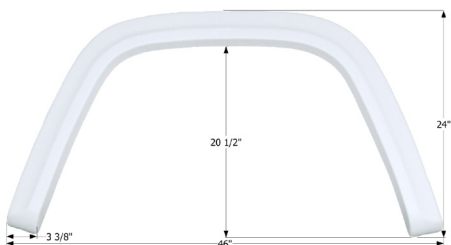

Gulf Stream Single Fender Skirt FS2375

Fits various Gulf Stream brands including: Sun Voyager.

12375 White