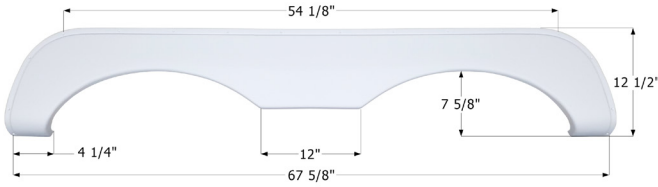

Fits various Mark Twain brands.

**01750** Colonial White

**Newmar Tandem Fender Skirt FS2326**

Fits various Newmar brands including: American Star.

**12326** White

**Mckenzie Tandem Fender Skirt FS769**

Fits various Mckenzie and Holiday Rambler brands including: Starwood LX, Lakota, Medallion, Dune Chaser, Cascade, Alumascapes.