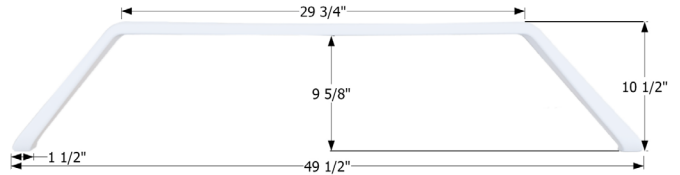

Jayco Tandem Fender Skirt FS2787

Fits various Jayco brands. Jayco part number is 0167721 and it has a Supplier part number of 150-542, 150-452.

- **12787** White