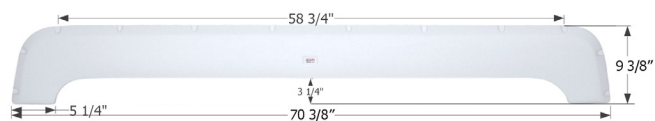

Dutchmen Tandem Fender Skirt FS2109

Fits various Dutchmen brands including: the Dutchmen Classic.

12109 White