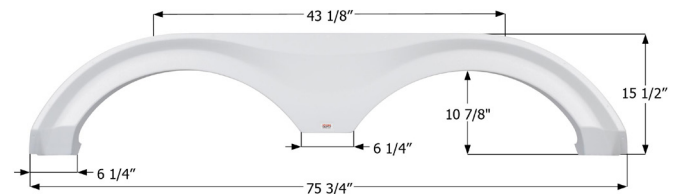

Palomino Tandem Fender Skirt FS6037

Fits various Palomino brands including: Columbus.

16037 White