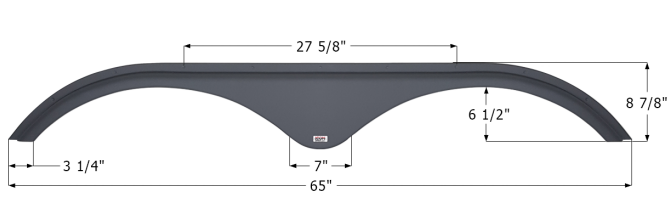

Pilgrim Tandem Fender Skirt FS4144
Fits various Pilgrim brands including: Open Range Light. Also fits Highland Ridge (subsidiary of Jayco) Open Range Units.
14144 Grey