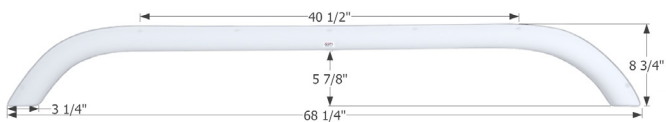

Forest River Tandem Fender Skirt FS2316

Fits various Forest River brands including: Wildwood.

12316 White

Forest River Tandem Fender Skirt FS2713

Fits various Forest River brands including: Cedar Creek.

12713 White   **14038** Taupe
14327 Twilight Grey Metallic   **14518** Black

Forest River Tandem Fender Skirt FS2346

Fits various Forest River brands including: Palomino Puma Unleashed.

12346 Champagne

Forest River Tandem Fender Skirt FS2773

Fits various Forest River brands including: Rockwood.

12773 Mauve Grey   **12915** Winchester Brown
15120 Evening Sand

Forest River Tandem Fender Skirt FS2363

Fits various Forest River brands including: Sandstorm.

12363 White

Forest River Tandem Fender Skirt FS2774

Fits various Forest River brands including: XLR Nitro.

12774 Black   **15157** White

Forest River Tandem Fender Skirt FS2690

Fits various Forest River brands including: Cedar Creek.

12690 Taupe

Forest River Tandem Fender Skirt FS2779

Fits various Forest River brands including: Flagstaff.

12779 Dark Khaki   **14005** Mauve Grey
14064 Black