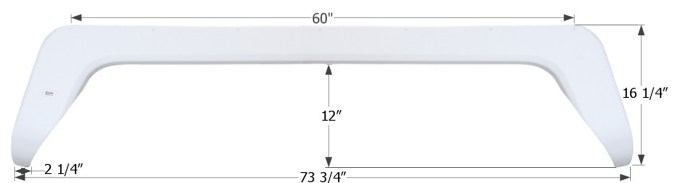

Thor Tandem Fender Skirt FS1787

Fits various Thor brands including: Vortex.

01787 White