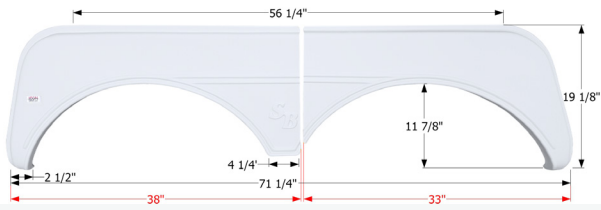

Sunnybrook Tandem Fender Skirt FS2626

Fits various Sunnybrook & Winnebago brands. Slide out split is molded into the part. 1/4" Slide Gap included in the "F" dimension. Individual pieces are 38" and 33". Sunnybrook part numbers are FD-1058RH and FD-1058LH.

12626 White