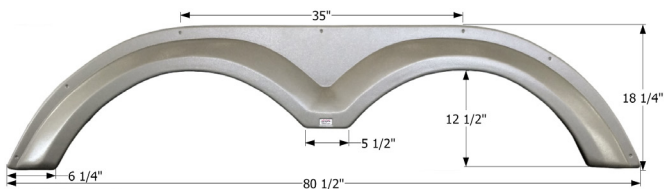

KZ Tandem Fender Skirt FS2295

Fits various KZ brands including: Escalade, Montego Bay.

12295 Champagne   12596 White