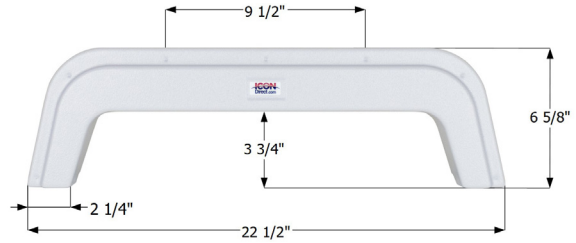

Chalet Single Fender Skirt FS5420

Fits various Chalet A frame campers.

15420 White