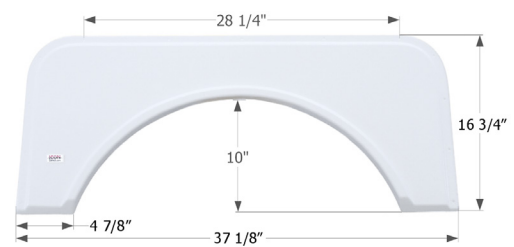

Kit Single Fender Skirt FS1730
Fits various Kit brands including: Companion.

01730 White