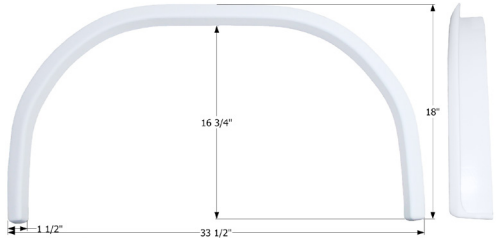

Jayco Single Fender Skirt FS2558
Fits various Jayco brands including: Eagle. Also fits various Holiday Rambler brands including: Atlantis.

12558 White

14736 Black