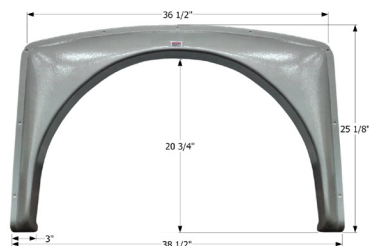

01977 Metallic Silver

**Gulf Stream Single Fender Skirt FS2073**

Fits various Gulf Stream brands.

12073 White

**ICON Single Fender Skirt FS1738**

Universal replacement to fit by dimension.

01738 White

01745 Colonial White