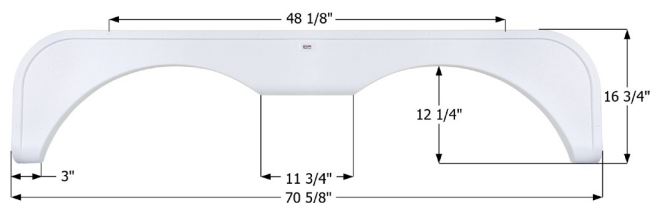

NuWa Tandem Fender Skirt FS5079

Fits various NuWa brands including: Hitchhiker Champagne.

15079 White