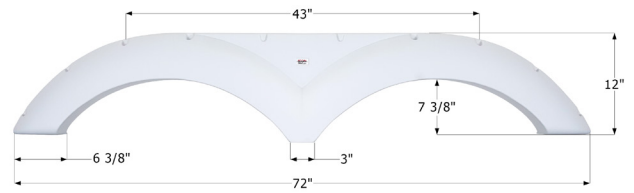

Fits various Dutchmen brands including: Kodiak.

14008 White

**Dutchmen Tandem Fender Skirt FS4134**

Fits various Dutchmen brands including: Aerolite.

**14134** Starmist Blue Metallic      **14289** White

**Dutchmen Tandem Fender Skirt FS790**