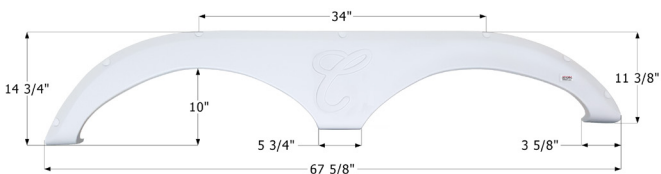

**Forest River Tandem Fender Skirt FS1840**

**LH**

Fits various Forest River brands including: Cardinal, Blue Ridge. This fender skirt is for the LEFT SIDE of the unit.

**15266** Taupe

**15281** White

**16604** Champagne