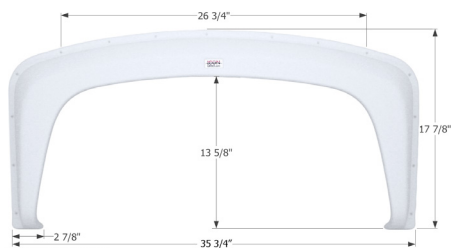

Gulf Stream Single Fender Skirt FS2073

Fits various Gulf Stream brands.

12073 White