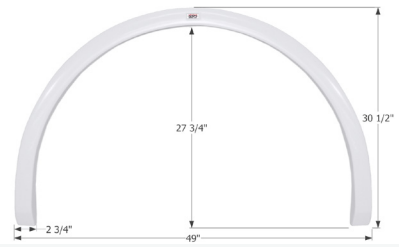

Fleetwood Single Fender Skirt FS2148
Fits various Fleetwood brands including: Pace Arrow.

12148 White (Unpainted)