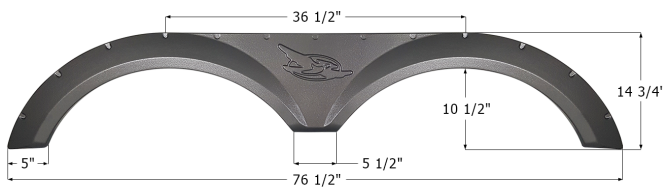

**Jayco Tandem Fender Skirt FS4452**

Fits various Jayco brands. 0348443 from Jayco.

14452 Black

**Jayco Tandem Fender Skirt FS4483**

Fits various Jayco brands including: Eagle HT.

14483 Black

**Jayco Tandem Fender Skirt FS4453**