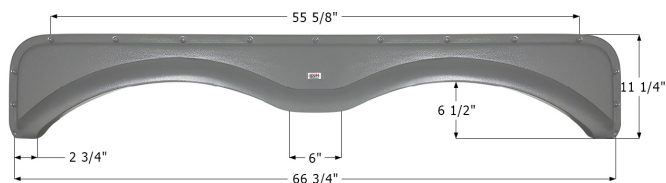

Northwood Tandem Fender Skirt FS4114

Fits various Northwood brands including: Arctic Fox

14114 Light Grey

14652 Black