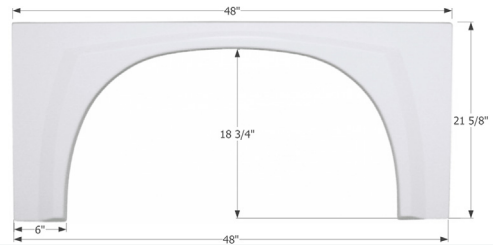

Gulf Stream Single Fender Skirt FS1764
Fits various Gulf Stream brands including: Palm Breeze.

01764 White (Unpainted)