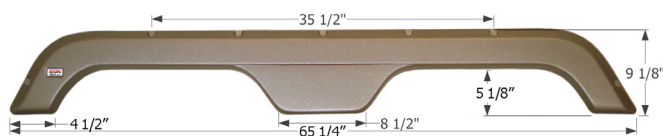

Fits various R-Vision brands.

01935 White

**R-Vision Tandem Fender Skirt FS4180 RH**

Fits various R-Vision brands including: Status. This fender skirt is for the RIGHT SIDE of the trailer.

14180 White

**R-Vision Tandem Fender Skirt FS2132**