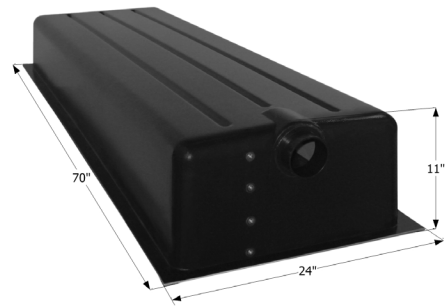

Center End Drain **HT192-ED**

70" x 24" x 11" - 54.00 US Gallon Capacity.

12424 Tank w/ 3" Spigot & Sensors Installed