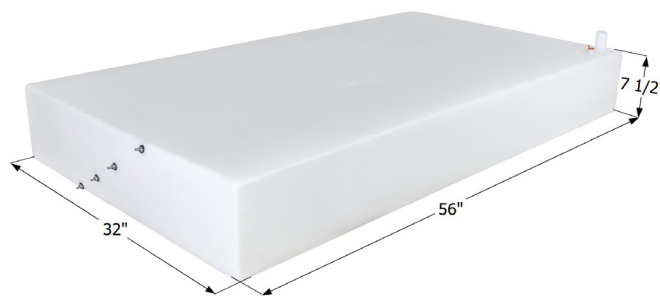

Fresh Water Tank WT3834

Each configuration has detailed diagrams. Go to:

<http://www.icondirect.com/wt3834/>

56" x 32" x 7 1/2" - 55.00 US Gallon Capacity.

14777 Replaces Jayco 2010374

14778 Replaces Jayco 2010372

15932 Replaces Jayco 2036537

15933 Replaces Jayco 2036538

15933 Replaces Jayco 2054208