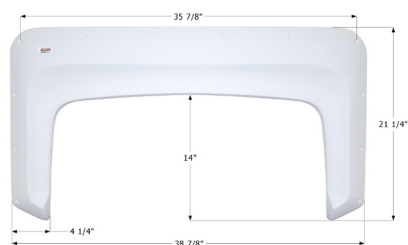

01759 White

12151 Black

**Gulf Stream Single Fender Skirt FS2375**

Fits various Gulf Stream brands including: Sun Voyager.

12375 White

**ICON Single Fender Skirt FS300**

Universal replacement to fit by dimension.