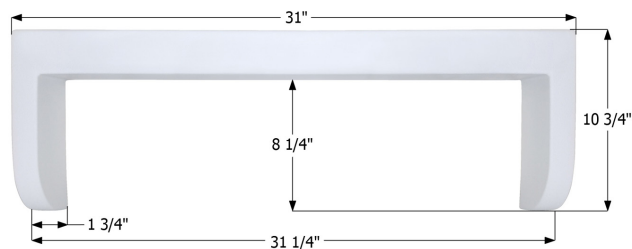

Entry Door Step Trim

Universal replacement to fit by dimension.

14414 White