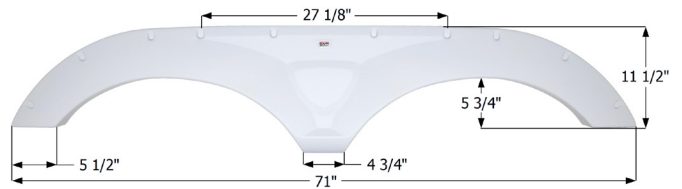

Fits various Pacific Coachworks brands including: Powerlite.

**15404** Black

**Pace American Tandem Fender Skirt FS2271**

Fits various Pace American Custom built trailers.

**12271** Black

**14272** White

**Palomino Tandem Fender Skirt FS4771**