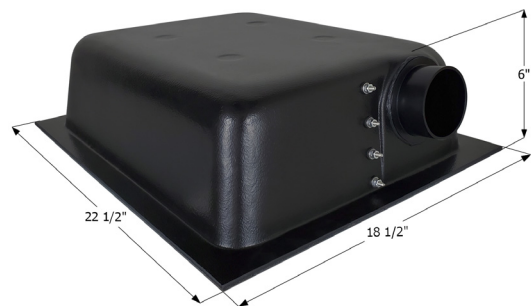

Left or Bottom End Drain **HT630-ED**

22 1/2" x 18 1/2" x 6" - 8.00 US Gallon Capacity.

00438 Tank Only

01682 Tank w/ 3" Spigot & Sensors Installed