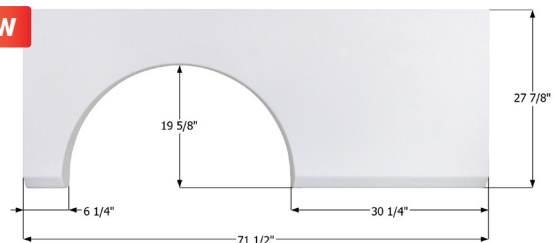

REV Single Fender Skirt FS5918

Class A fender panel. Fits various Fleetwood brands.

15918 White (Unpainted)