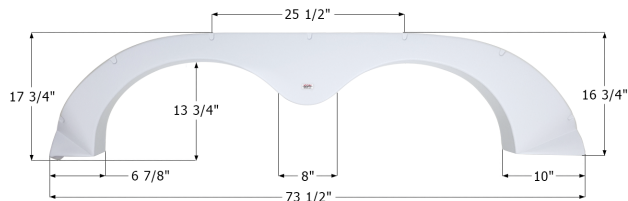

R-Vision Tandem Fender Skirt FS4180 LH

Fits various R-Vision brands including: Status. This fender skirt is for the LEFT SIDE of the trailer.

14199 White