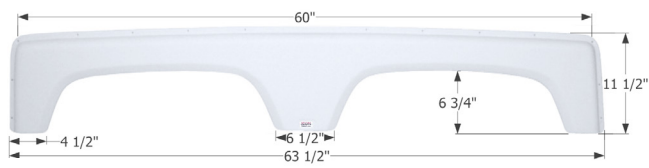

Coachmen Tandem Fender Skirt FS2284

Fits various Coachmen brands including: Catalina, Adrenaline.

12284 White

12307 Black