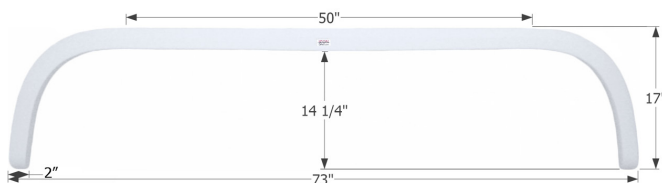

Thor Tandem Fender Skirt FS1985

Fits various Thor brands including: Fury, Eclipse Attitude.

01985 White