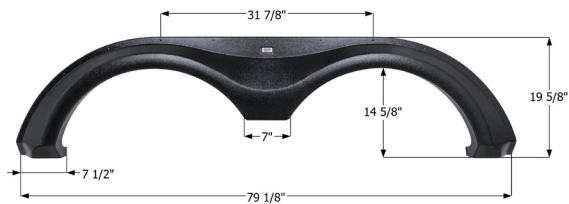

Forest River Tandem Fender Skirt FS5395

Fits various Forest River brands including: XLR.

15395 Black