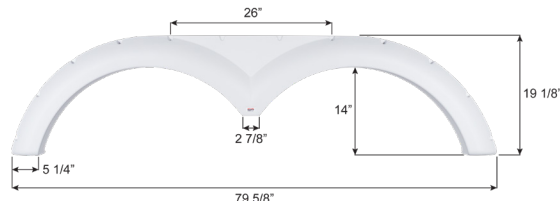

Thor Tandem Fender Skirt FS6328

Fits various Thor models.

16328 White