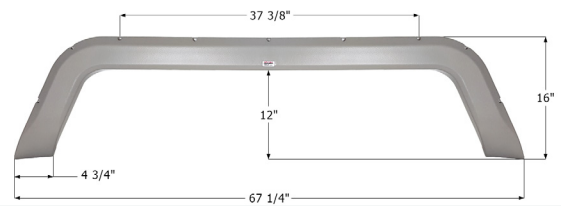

- 14009 Winchester Brown

**R-Vision Tandem Fender Skirt FS4244**

Fits various R-Vision brands including: Trail-Lite.

- 14244 Light Titanium Grey

**R-Vision Tandem Fender Skirt FS1739**

Fits various R-Vision brands.