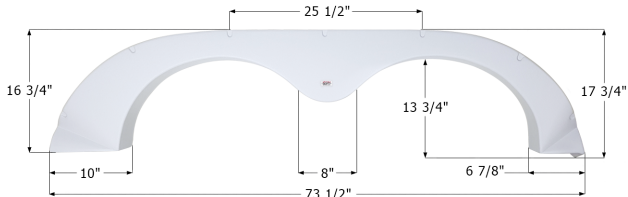

R-Vision Tandem Fender Skirt FS4180 RH

Fits various R-Vision brands including: Status. This fender skirt is for the RIGHT SIDE of the trailer.

14180 White