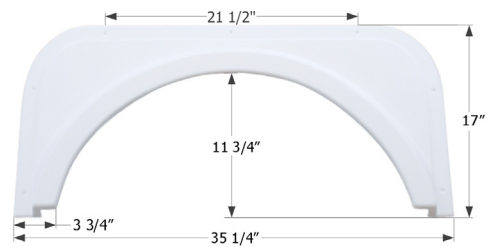

Travelmate Single Fender Skirt FS1722

Fits various Travelmate brands.

01722 White

01723 Colonial White