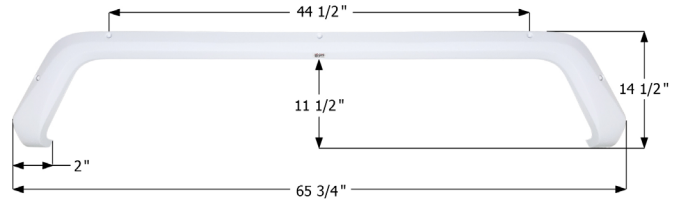

Sunline Tandem Fender Skirt FS2319

Fits various Sunline brands including: Solaris.

12319 White