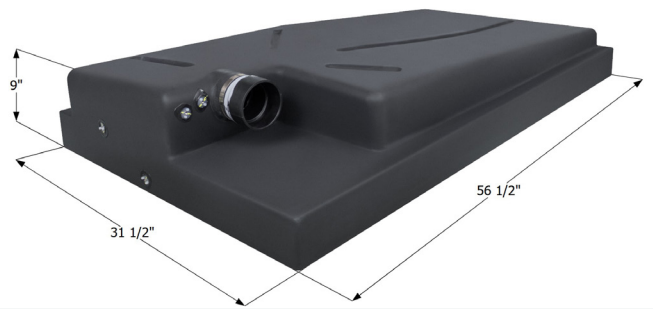

Recessed Drain H4212

56 1/2" x 31 1/2" x 9" - 50.00 US Gallon Capacity.

14747 Replaces Jayco 0282935