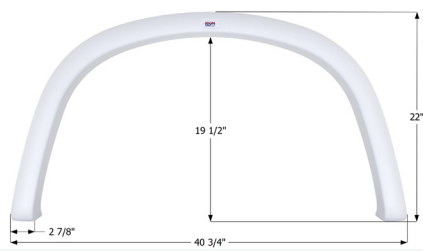

Four Winds Single Fender Skirt FS5218

Fits various Four Winds brands including: Siesta.

15218 White