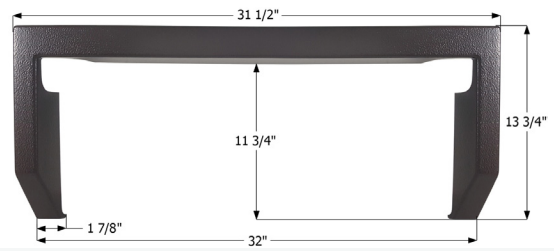

Palomino Entry Door Step Trim
Fits various Palomino brands including: Columbus.

14291 Winchester Brown