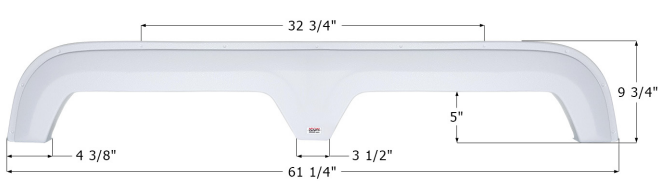

Forest River Tandem Fender Skirt FS4455

Fits various Forest River brands including: Palomino Thoroughbred.

14455 White