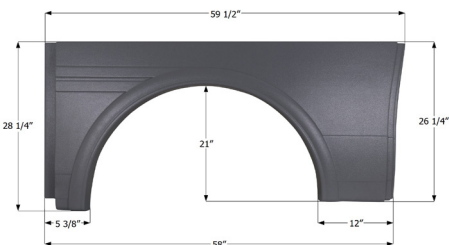

National Single Fender Skirt FS5310 RH

Fits various National brands including: Seaview. This fender skirt is for the RIGHT SIDE of the unit.

15310 White (Unpainted)

NEW