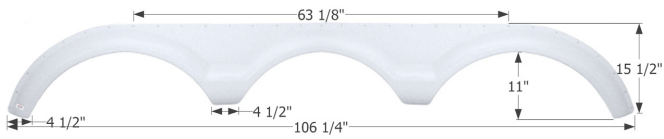

14339 Black

14975 White

**DRV Triple Fender Skirt FS6038**

Fits various DRV Luxury Suite brands.

16038 Black

**Dutchmen Triple Fender Skirt FS2043**

Fits various brands of Dutchmen including: N'Tense.

12043 White