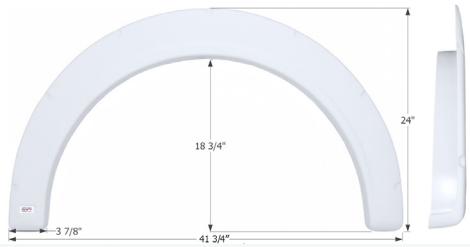

Fleetwood Single Fender Skirt FS1916
Fits various Fleetwood brands including: Flair.

01916 White