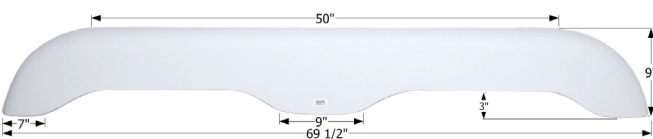

Extreme RV Tandem Fender Skirt FS2448

Fits various Extreme RV brands including: Megalite. The skirt is fastened with a flange on the underside for hidden fastening.

- **12448** White