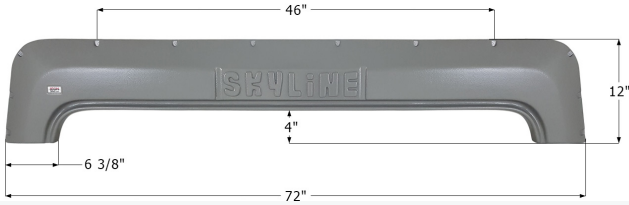

14003 Black

15637 White

**Starcraft Tandem Fender Skirt FS1736**

Fits various Starcraft brands including: Aruba.

01736 White

**Skyline Tandem Fender Skirt FS4220**

Fits various Skyline brands.

14220 Light Grey