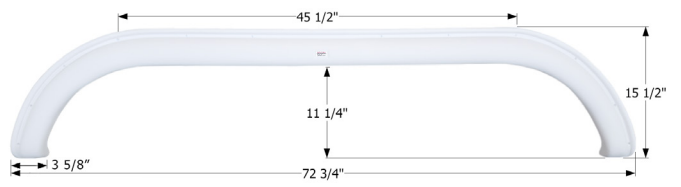

Newmar Tandem Fender Skirt FS2739

Fits various Newmar brands including: American Star.

12739 White