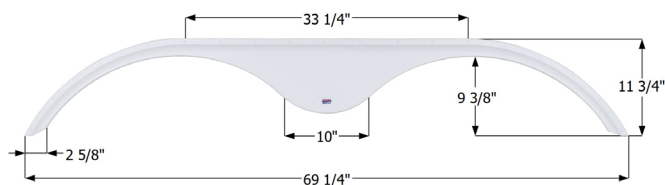

Fits various KZ brands including: Sportsmen.

12816 White

**KZ Tandem Fender Skirt FS4277**

Fits various KZ brands including: Rock Climber.

14277 Black

15165 White

**KZ Tandem Fender Skirt FS5454**

Fits various KZ brands including: Inferno.