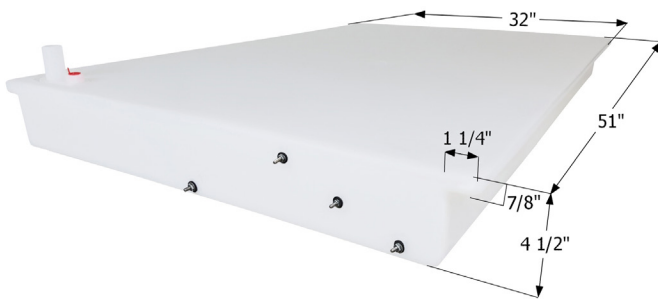

Fresh Water Tank **WT1239**

Each configuration has detailed diagrams. Go to:
<http://www.icondirect.com/wt1239/>
51" x 32" x 4 1/2" - 26.00 US Gallon Capacity.

14095 Replaces StarCraft 0229647

15042 Tank Only

16131 Tank w/ Sump, 1/2" FPT (2), 1 1/4" Filler Boss (1), Sensors (4)

16132 Tank w/ 1/2" FPT (2), 1 1/4" Filler Boss (1), Sensors (4)