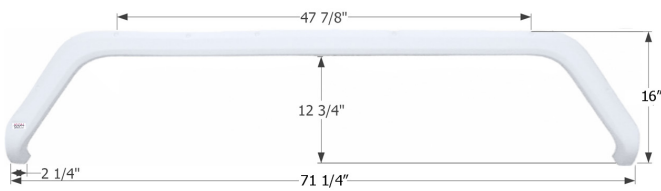

14729 White

**Sunline Tandem Fender Skirt FS1773**

Fits various Sunline brands including: Classic.

01773 White

01785 Champagne

**Sunline Tandem Fender Skirt FS1784**

Fits various Sunline brands including: Solaris.