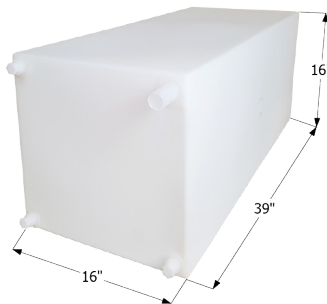

Fresh Water Tank **WT2461**

39" x 16" x 16" - 40.00 US Gallon Capacity.

12495 Tank Only

12725 Tank w/ 1/2" FPT (3), 1 1/4" Filler Boss (1)

16133 Tank w/ 1/2" FPT (3)