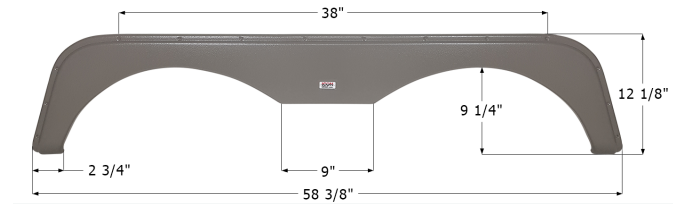

**Forest River Tandem Fender Skirt FS4263**

Fits various Forest River brands.

14263 White

**Forest River Tandem Fender Skirt FS4145**

Fits various Forest River brands including: Salem.

14145 White 14172 Black