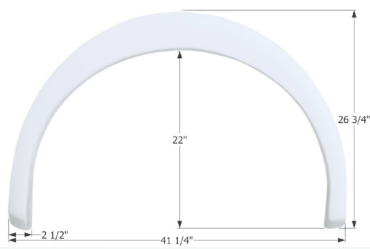

Coachmen Single Fender Skirt FS2311

Fits various Coachmen brands including: Mirada.

12311 White