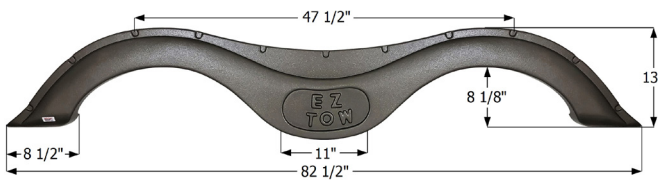

Prime Time RV Tandem Fender Skirt FS2607

Fits various Prime Time RV (division of Forest River) brands including: Tracer Ultra Lite, Lacrosse.

- 12607 Midnight Metallic Grey
- 12799 White