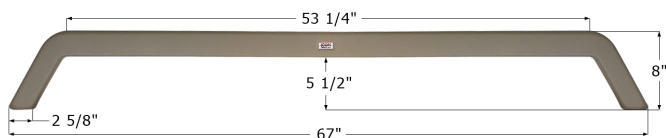

KZ Tandem Fender Skirt FS4481

Fits various KZ brands including: Sportsmen.

14481 Taupe

14503 White