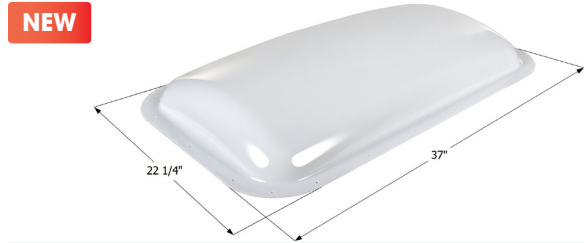

RV Skylight SL1934

Dome Dimension: 34" x 19 1/4" x 4 7/8"

Flange Dimension: 37" x 22 1/4" (1 1/2" width)

15929 White