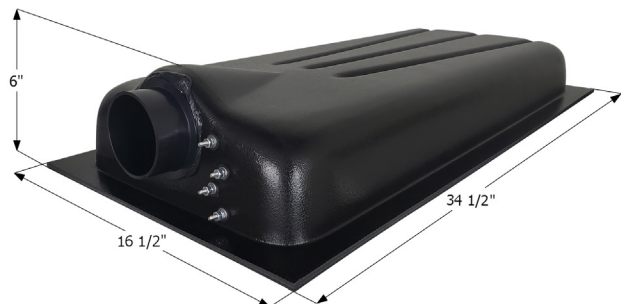

### Center End Drain **HT706A-ED**

46" x 16" x 5 1/4" - 8.00 US Gallon Capacity.

**01598** Tank w/ 3" Spigot & Sensors Installed

**Center End Drain HT707-ED**

34 1/2" x 16 1/2" x 6" - 8.00 US Gallon Capacity.