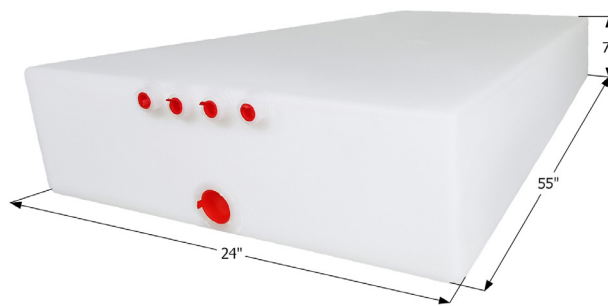

Fresh Water Tank **WT3594**

Each configuration has detailed diagrams. Go to: <http://www.icondirect.com/wt3594/> 38.00 US Gallon Capacity. 55" x 24" x 7" - 38.00 US Gallon Capacity.

14202 Replaces Jayco 0244087

14226 Replaces Jayco 0210988

14227 Replaces Jayco 0219278

14228 Replaces Jayco 0211873

14229 Replaces Jayco 0219277

14230 Replaces Jayco 0222046

14231 Replaces Jayco 0226072

14232 Replaces Jayco 0240515

14374 Tank w/ 1/2" FPT (3), 1 1/4" Filler Boss (1)

14709 Tank Only

15105 Replaces Jayco 0243657

15405 Replaces Jayco 031822