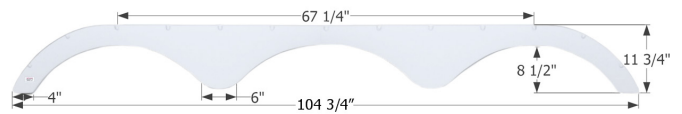

Heartland Triple Axle Fender Skirt FS1931

Fits various Heartland brands including: Cyclone, Big Country, Bighorn, Heartland, Landmark, Razor, Sundance, Trail Runner.

01931 White

12327 Black