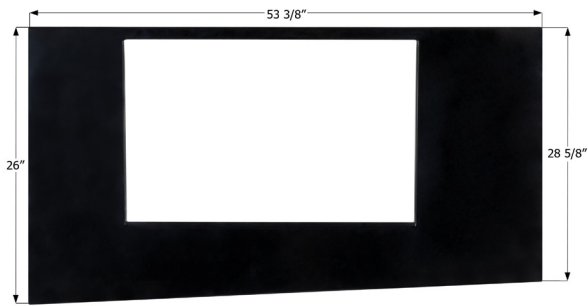

Winnebago Outer Door Panel

132199-01-01A 2000 Winnebago P-Series
53 3/8" x 26 (F), 28 5/8 (R)"

16157 Left