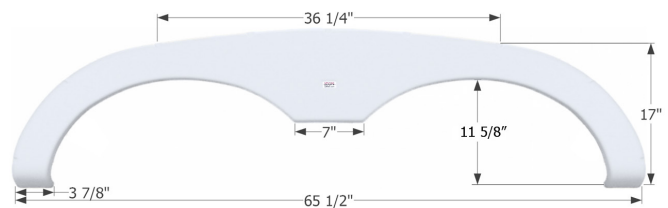

Sunline Tandem Fender Skirt FS1773

Fits various Sunline brands including: Classic.

01773 White

01785 Champagne