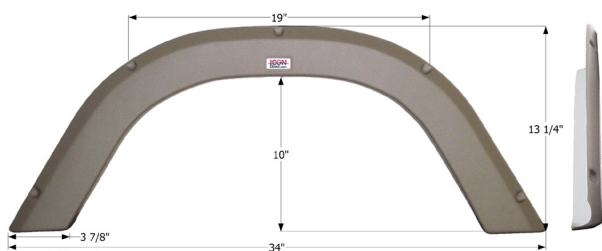

R-Vision Single Fender Skirt FS2546
Fits various R-Vision brands including: Bantam.
12546 Taupe   **14386** White