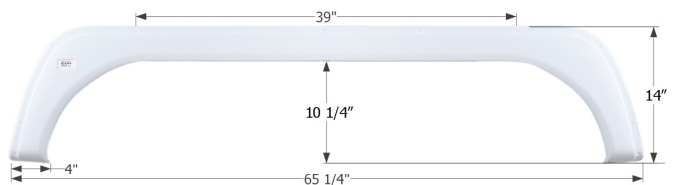

KZ Tandem Fender Skirt FS1724

Fits various KZ brands including: Frontier.

- **01724** White   **01725** Cobalt Blue