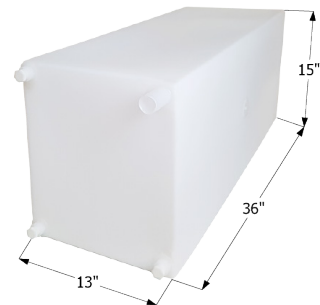

Fresh Water Tank **WT2463**

36" x 15" x 13" - 30.00 US Gallon Capacity.

12497 Tank Only

12727 Tank w/ 1/2" FPT (3), 1 1/4" Filler Boss (1)

16135 Tank w/ 1/2" FPT (2)