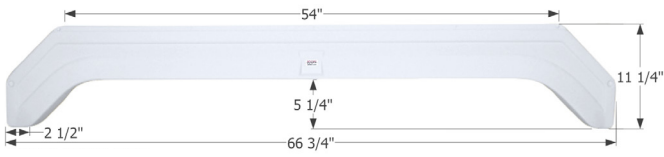

Thor Tandem Fender Skirt FS2171

Fits various Thor brands including: Komfort.

12171 White