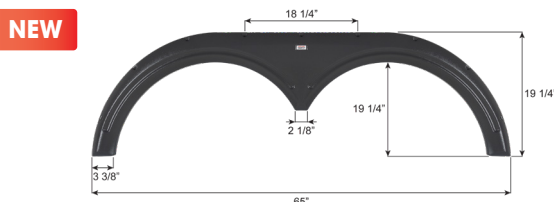

Alpenlite Tandem Fender Skirt **FS6293**

Fits various Alpenlite models including: Aspen

16293 Storm Grey