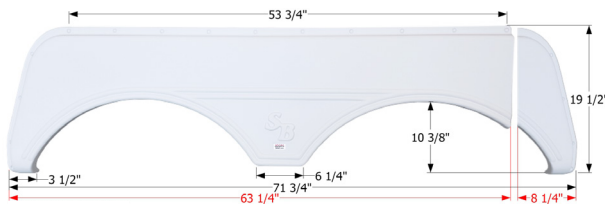

Sunnybrook Tandem Fender Skirt FS2668

Fits various Sunnybrook & Winnebago brands. Slide out split is molded into the part. 1/4" Slide Gap included in the "F" dimension. Individual pieces are 63 1/4" & 8 1/4".

12668 White

12851 Tan