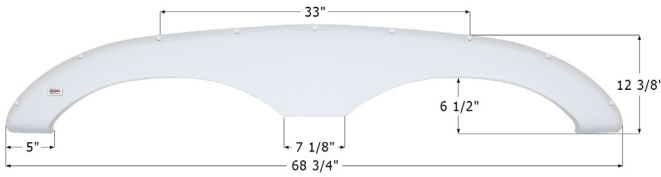

Sunline Tandem Fender Skirt FS1824

Fits various Sunline brands including: Solaris.

01824 White

01825 Champagne