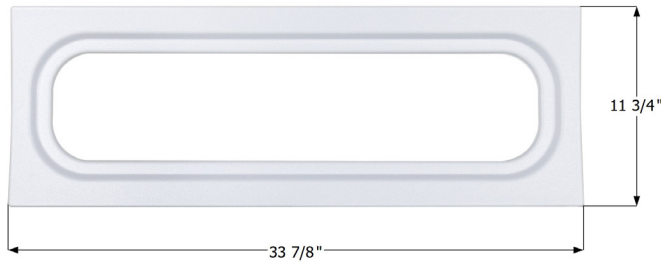

Vista View Window Garnish

Reproduction Airstream Vista window garnish. Replacement for Airstream Vista View Trim Ring 203490-04 (2007 through 2017). 33 7/8" x 11 3/4" x 1 1/2"

15451 White

NEW