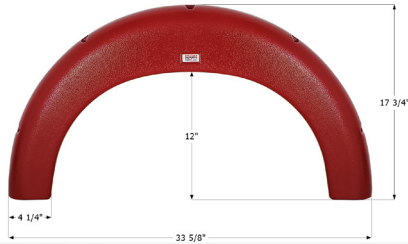

Fits various T@B brands.

12355 Red

**Triple E Single Fender Skirt FS2342**

Fits various Triple E brands including: Regency.

12342 Metallic Emerald

15203 White

**T@B Single Fender Skirt FS4432**

Fits various T@B brands including: T@DA