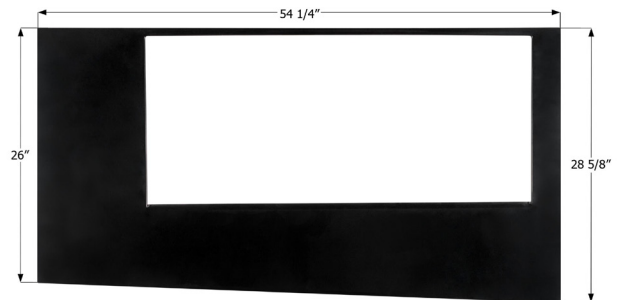

Winnebago Outer Door Panel

Outer door panel (departure) right hand side. Original Winnebago part number: 132199-01-01A. Used on 2000 P-Series Winnebago. 54 1/4" x 28 5/8 (F), 26 (R)"

16156 Right