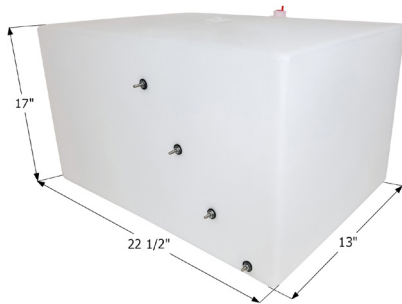

Fresh Water Tank **WT3616**

Each configuration has detailed diagrams. Go to: <http://www.icondirect.com/wt3616/>
22 1/2" x 13" x 17" - 20.00 US Gallon Capacity.

14211 Replaces Jayco 0215080

15009 Tank Only