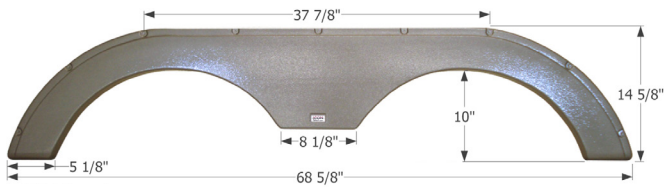

KZ Tandem Fender Skirt FS2191

Fits various KZ brands including: Coyote.

12191 Heather Mist Metallic