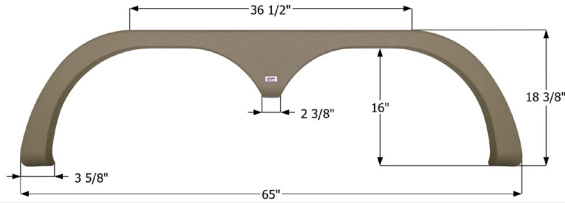

Fits various Jayco brands including: Eagle HT.

**15080** Black

**Jayco Tandem Fender Skirt FS5339**

Fits various Jayco brands including: Kiwi.

**15339** White

**Jayco Tandem Fender Skirt FS5286**

Fits various Jayco brands including: Jayfeather