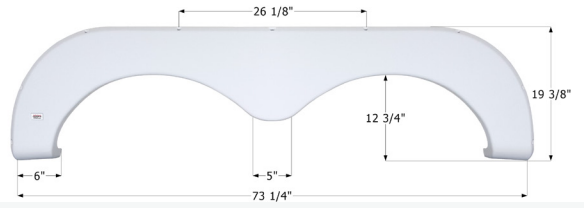

Starcraft Tandem Fender Skirt FS1736

Fits various Starcraft brands including: Aruba.

01736 White