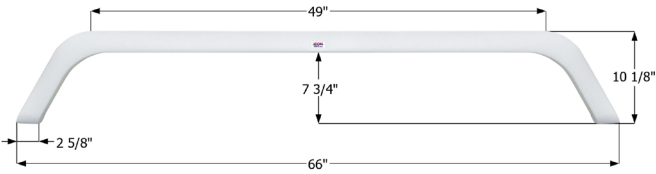

Dutchmen Tandem Fender Skirt FS5314

Fits various Dutchmen brands including: Aristocrat.

15314 White