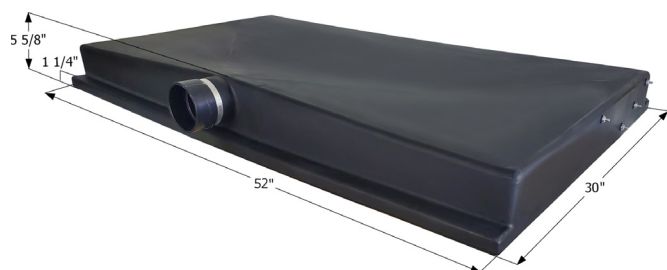

Center Side Drain H3546

52" x 30" x 5 5/8" - 25.40 US Gallon Capacity.

14251 Replaces Jayco 0256347