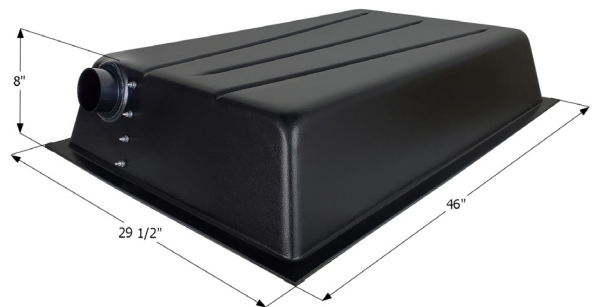

Right End Drain **HT640-ED**

46" x 29 1/2" x 8" - 33.00 US Gallon Capacity.

01604 Tank w/ 3" Spigot & Sensors Installed