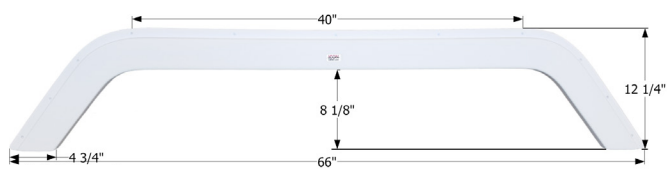

Sunnybrook Tandem Fender Skirt FS2664

Fits various Sunnybrook & Winnebago brands. Sunnybrook part number is FD263.

12664 White