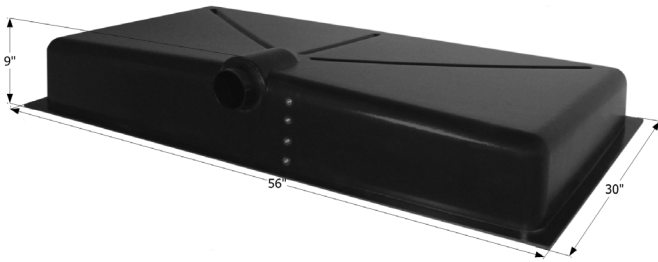

Center Side Drain HT241-SD

56" x 30" x 9" - 43.00 US Gallon Capacity.

12379 Tank w/ 3" Spigot & Sensors Installed