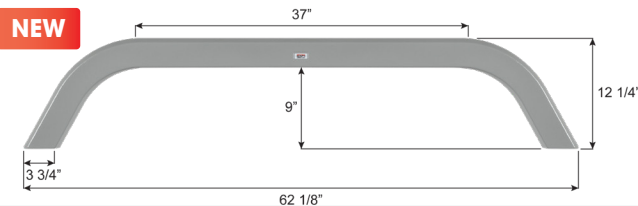

R-Vision Tandem Fender Skirt FS6289

Fits various R-Vision models including Trail Cruiser.

16289 Light Grey