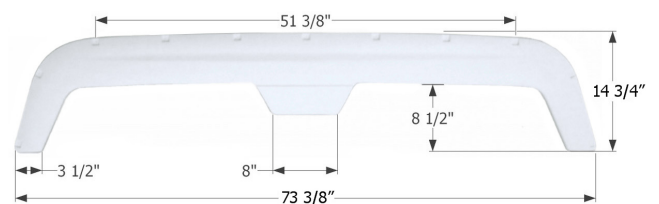

Fleetwood Tandem Fender Skirt **FS760**

Fits various Fleetwood brands including: Wilderness, Prowler.

01541 White