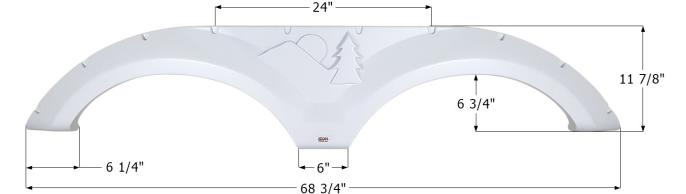

Fits various Forest River brands including: Cherokee.

14183 Black 14474 Taupe 14773 White

**Forest River Tandem Fender Skirt FS4059**

Fits various Forest River brands including: Rockwood Mini Lite.

14059 Mauve Grey 14520 Black