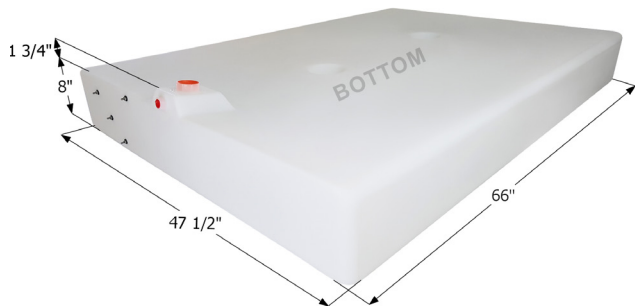

Fresh Water Tank WT3676

66" x 47 1/2" x 8" - 106.00 US Gallon Capacity.

14318 Replaces Jayco 0338065

14379 Tank Only, w/ Sump

14380 Tank Only, w/o Sump

14963 Replaces Jayco 0338065

16740 Tank w/ Sump, 1/2" FPT (4), Sensors (4)

Fresh Water Tank WT3796

Cylindrical tank.

67 3/4" x 23" x 23" - 118.00 US Gallon Capacity.

14560 Tank w/ 1 1/2" Flush FPT (2), 1 1/2" Raised FPT