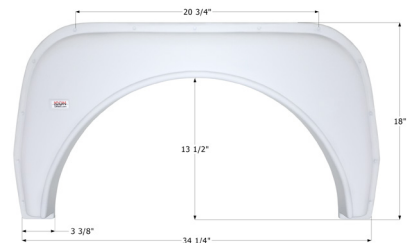

ICON Single Fender Skirt FS380

Universal replacement to fit by dimension.

00405 Colonial White

00406 White