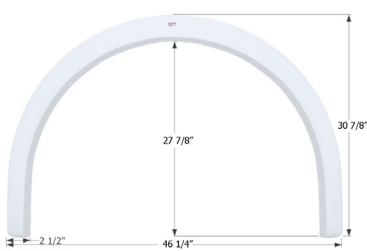

Fleetwood Single Fender Skirt FS1954
Fits various Fleetwood brands including: Bounder.

01954 White   01955 Metallic Bronze