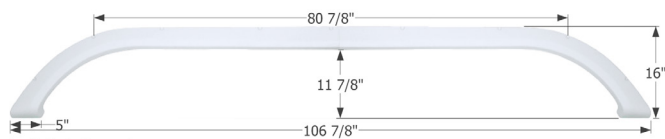

Carriage Triple Fender Skirt FS2257

Fits various Carriage brands including: C-Force.

12257 White