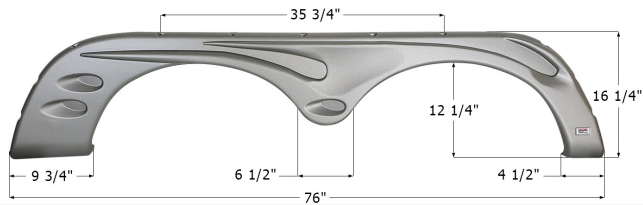

Forest River Tandem Fender Skirt FS4459

RH

Fits various Forest River brands including: Stealth. This fender skirt is for the RIGHT SIDE of the trailer.

14460 Metallic Silver