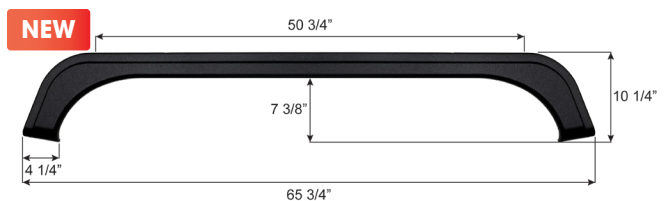

KZRv Tandem Fender Skirt FS6399

Fits various KZ models including: Sportsmen & Frontier.

16339 Black