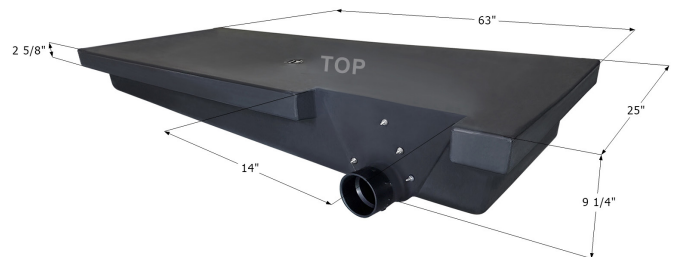

Right Side Drain **H3595RH**

63" x 25" x 9 1/4" - 39.00 US Gallon Capacity.

14428 Replaces Jayco 0225225