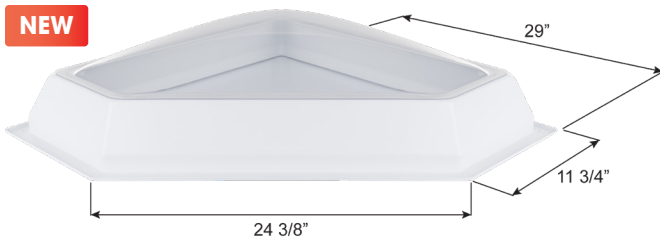

NEW

Neo-Angle Skylight Inner Dome NSL2610

Dome Dimension: 26 1/2" x 10 1/8" x 8"
Flange Dimension: 29" x 11 3/4" (1 1/4" width)

16358 White, Clear Window