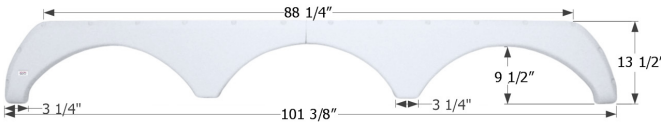

Thor Triple Fender Skirt FS1948

Fits various Thor brands including: Transport, Tahoe.

01948 White

01949 Metallic Grey