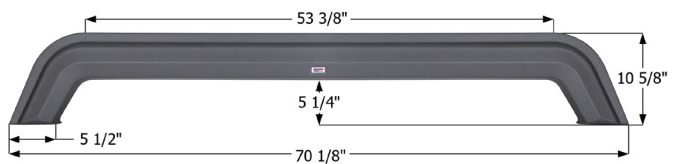

**15081** Black

**15557** White

**Forest River Tandem Fender Skirt FS4510**

Fits various Forest River brands including: Rockwood Signature Ultra Lite.

**14510** Winchester Brown

**14886** Taupe

**Forest River Tandem Fender Skirt FS5255**