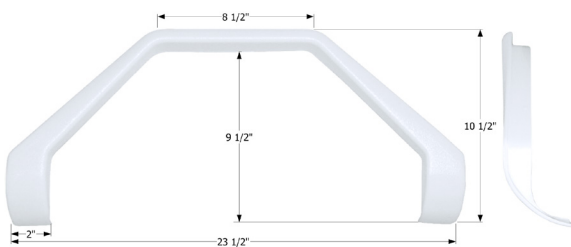

Jayco Single Fender Skirt FS2593
Fits various Jayco brand Pop up Campers. Jayco part number 0173266 and 150-564.

12593 White