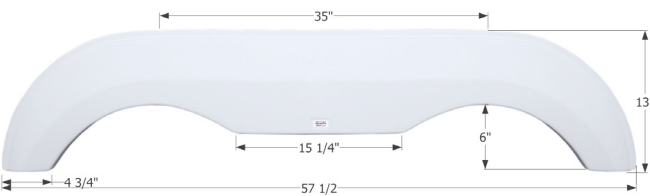

Fits various Carriage brands including: Cameo, Cabo, Carri-Lite, Royal. This skirt is also available for the slide side (FS1792S).

01792 White

01793 Metallic Silver

12548 Champagne

**Award Tandem Fender Skirt FS2325**