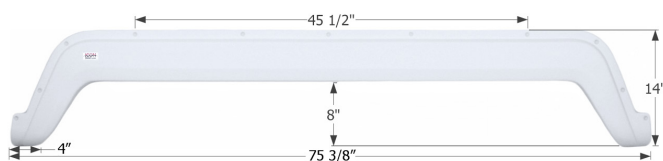

Dutchmen Tandem Fender Skirt FS2010

Fits various Dutchmen brands including: Komfort, Trailblazer.

12010 White

12011 Twilight Grey Metallic

12605 Taupe