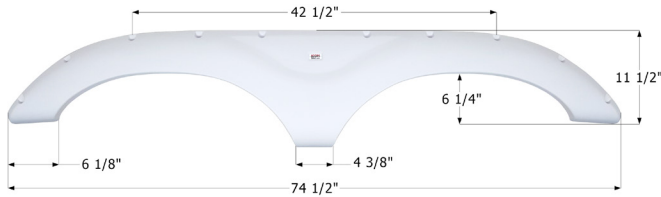

Keystone Tandem Fender Skirt FS778

Fits various Keystone brands including: Montana.

- **01633** White