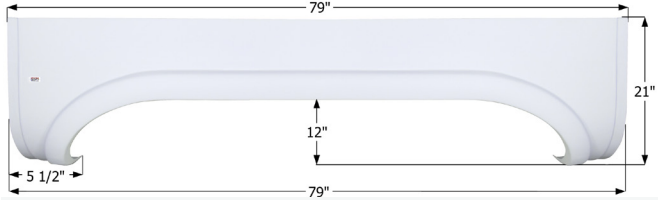

**01623** Taupe

**01630** White

**Newmar Tandem Fender Skirt FS2739**

Fits various Newmar brands including: American Star.

**12739** White

**Newmar Tandem Fender Skirt FS1717**

Fits various Newmar brands including: Cypress. This replacement is for the non slide side on the RV.