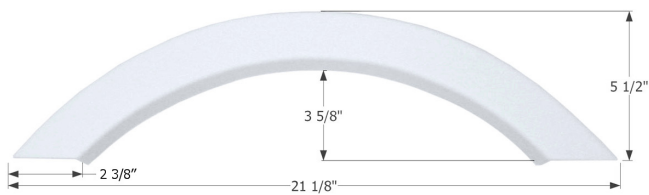

Dutchmen Single Fender Skirt FS2036
Fits various Dutchmen brands including: Voyager.

12036 White