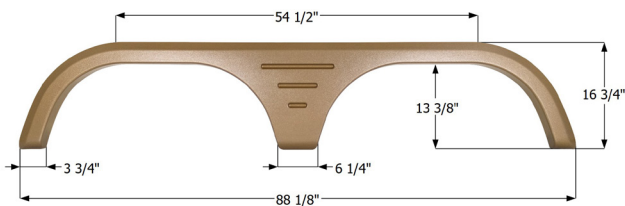

14995 White

**Tiffin Tandem Fender Skirt FS6087**

Fits various Tiffin models including Vanleigh Pinecrest.

16087 Colonial White

**Thor Tandem Fender Skirt FS5446**

Fits various Thor brands including: Grand Manor.