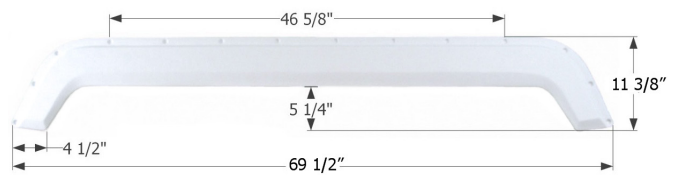

Fleetwood Tandem Fender Skirt **FS745**

Fits various Fleetwood brands including: Wilderness, Prowler.

01627 White