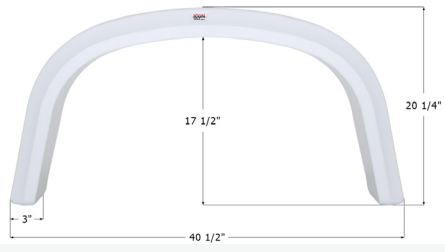

Fits various Four Winds brands.

12187 White

**Four Winds Single Fender Skirt FS1930**

Fits various Four Winds brands.

01930 White

**Four Winds Single Fender Skirt FS4461**

Fits various Four Winds brands including: Windsport.