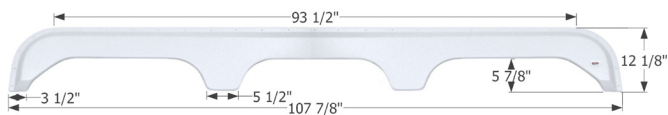

King of the Road Triple Fender Skirt FS2096

Fits various King of the Road brands including: Grand Marquis.

- **12096** White