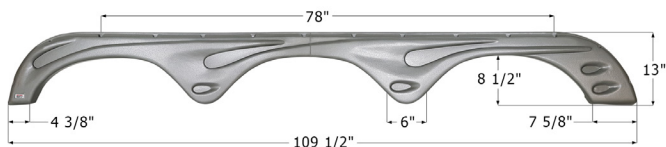

Forest River Triple Fender Skirt FS4103

LH

Fits various Forest River brands including: Stealth Evo. This fender skirt is for the LEFT SIDE of the trailer.

14103 Metallic Silver