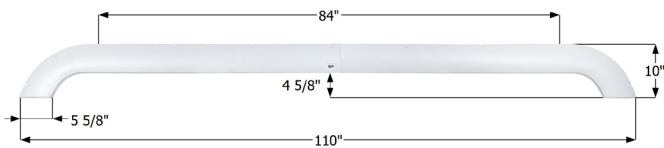

12095 Black

12201 White

**Forest River Fender Skirt FS4351**

Fits various Forest River brands including: Thunderbolt.

14351 Black

**Eclipse Attitude Triple Fender Skirt**

**FS5402**

Fits various brands of Eclipse RV including: Attitude.