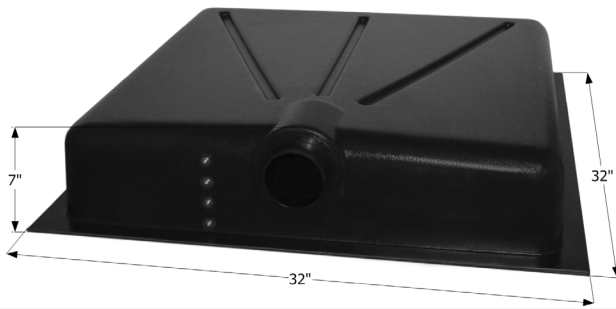

Center End Drain **HT165B-ED**

32" x 32" x 7" - 18.00 US Gallon Capacity.

12416 Tank w/ 3" Spigot & Sensors Installed