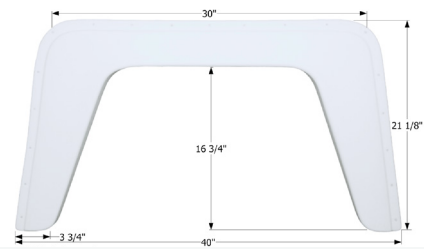

### Damon Single Fender Skirt **FS1899 LH**

Fits various Damon brands including: Challenger. This fender skirt is for the LEFT SIDE of the unit.

**01910** White