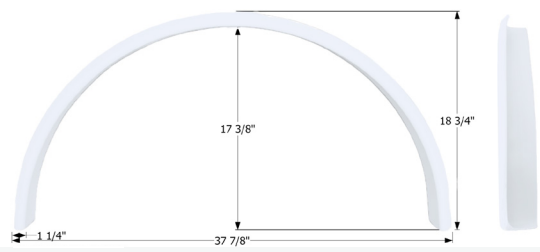

Jayco Single Fender Skirt FS2786
Fits various Jayco brand units. Jayco part numbers are S440-1 and S440-2 (embossed on underside).

12786 White