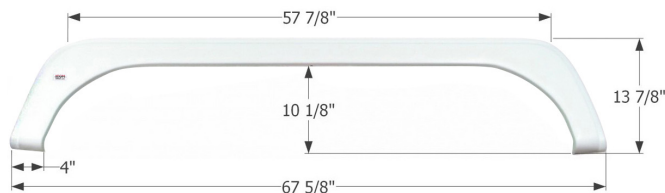

15454 White

**KZ Tandem Fender Skirt FS4481**

Fits various KZ brands including: Sportsmen.

14481 Taupe

14503 White

**KZ Tandem Fender Skirt FS786**

Fits various KZ brands including: Sportsmen, Frontier.

01676 White