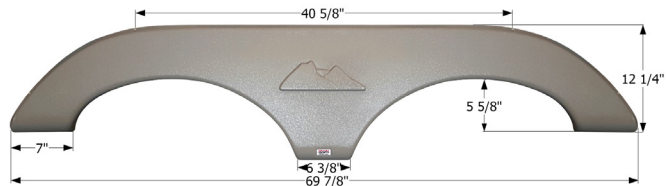

Keystone Tandem Fender Skirt FS2809

Fits various Keystone brands including: Montana Mountaineer.

- **12809** Mauve Grey **14146** Winchester Brown
- **14982** Taupe