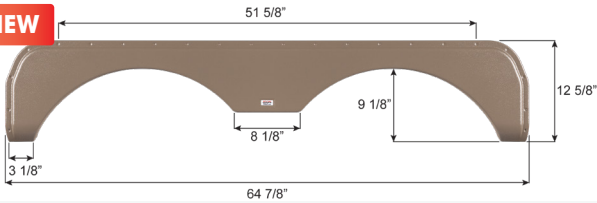

Forest River Tandem Fender Skirt FS6295

Fits various Forest River models including: Flagstaff.

16295 Evening Sand