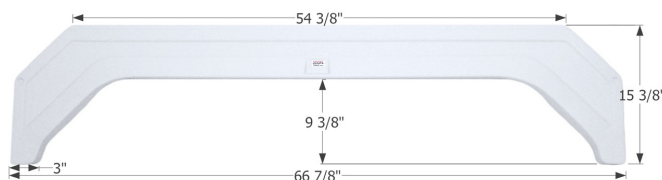

Fits various Thor brands including: Chateau.

01845 White

**Thor Tandem Fender Skirt FS2039**

Fits various Thor brands including: Komfort.

12039 White

**Thor Tandem Fender Skirt FS1960**

Fits various Thor brands including: Jazz, Summit. The original Duo Form part number is 1368404319IP and it may also replace part number 1368404386IP.