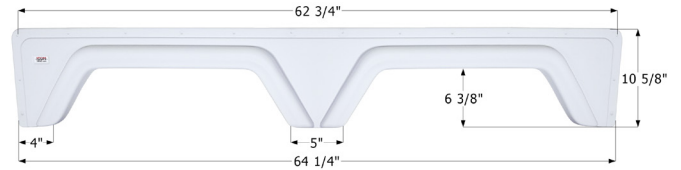

Glendale Tandem Fender Skirt FS1791

Fits various Glendale brands including: Golden Falcon.

01791 White