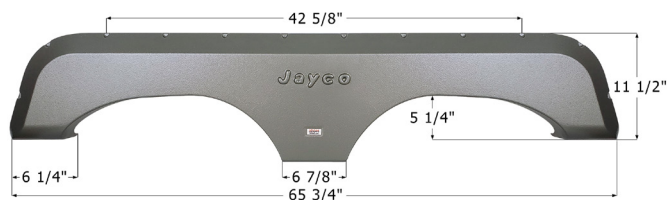

14749 Black

**Jayco Tandem Fender Skirt FS4255**

Fits various Jayco brands including: Eagle.

14255 Black

14349 White

**Jayco Tandem Fender Skirt FS4475**

Fits various Jayco brands including: Qwest TSL.

14475 Metallic Grey