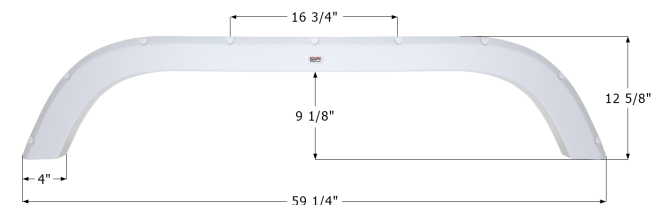

Starcraft Tandem Fender Skirt FS4290

Fits various Starcraft brands including: Antigua.

14290 White