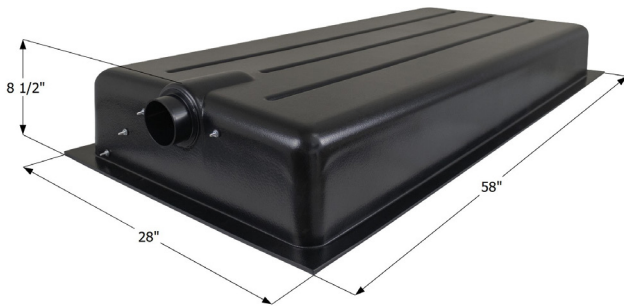

Center End Drain **HT176B-ED**

58" x 28" x 8 1/2" - 43.00 US Gallon Capacity.

12378 Tank w/ 3" Spigot & Sensors Installed

14311 Replaces Jayco 0335791

14312 Replaces Jayco 0335792

14694 Replaces Jayco 2007856