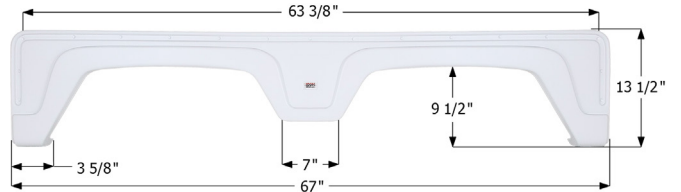

**01763** Mauve Grey

**01768** Slate Grey

**Glendale Tandem Fender Skirt FS1791**

Fits various Glendale brands including: Golden Falcon.

**01791** White

**Glendale Tandem Fender Skirt FS1897**

Fits various Glendale brands including: Golden Falcon.