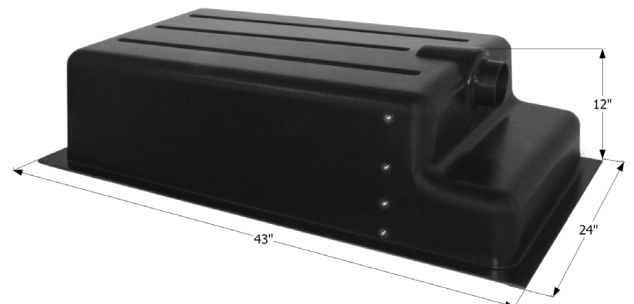

Recessed Drain HT152-RE

The shelf is 5" deep and the recess is 6" long.
43" x 24" x 12" - 31.00 US Gallon Capacity.

12419 Tank w/ 3" Spigot & Sensors Installed