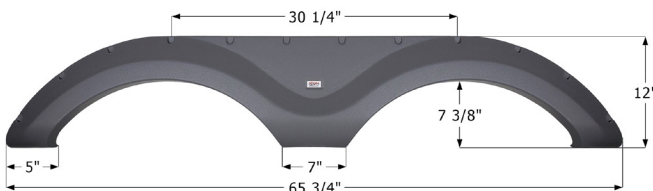

Cruiser Tandem Fender Skirt FS4528

Fits various Cruiser brands including: Viewfinder.

14528 Grey

14754 Dark Storm