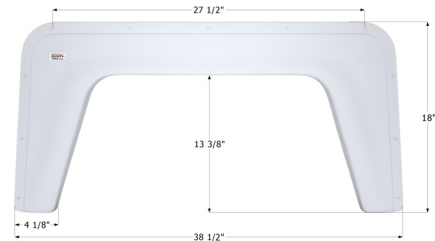

ICON Single Fender Skirt FS377

Universal replacement to fit by dimension.

00403 Colonial White

00404 White