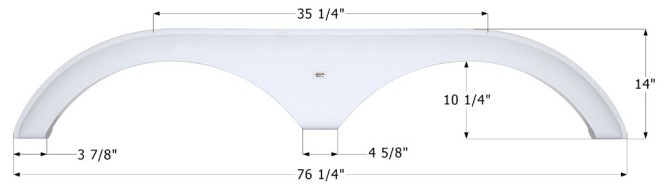

**12309** White

**Dutchmen Tandem Fender Skirt FS1708**

Fits various Dutchmen brands including: Colorado.

**01708** White

**01709** Champagne

**DRV Luxury Suites Tandem Fender Skirt FS2138**

Fits various DRV Luxury Suite and Potomac brands. This fender skirt mounts to the side of the RV via screws drilled in from the backside, through the fender skirts inner liner.