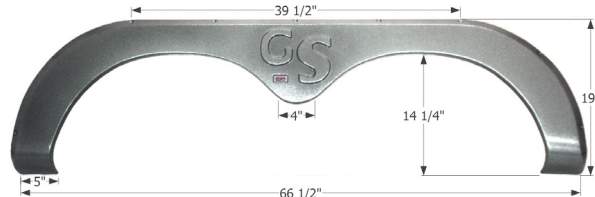

Forest River Tandem Fender Skirt FS2143

Fits various Forest River brands including: Grand Surveyor.

12143 Metallic Grey