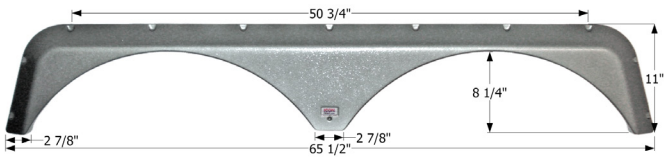

Jayco Tandem Fender Skirt FS2395

Fits various Jayco brands including: Eagle.

- **12395** Metallic Grey   **12692** White