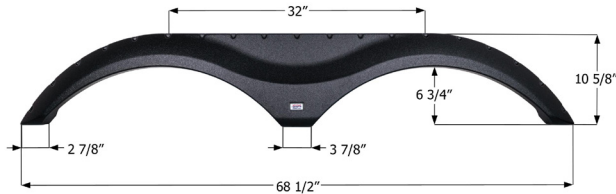

Dutchmen Tandem Fender Skirt FS5542

Fits various Dutchmen brands including: Voltage.

15542 Black