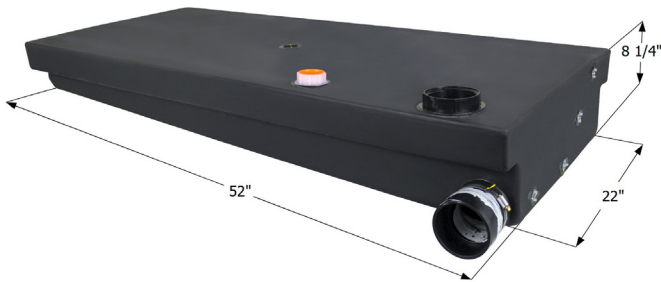

Right Side Drain H3977

52 x 22 x 8 1/4, 30 Gal. - Tank with specifically placed fittings corresponding to certain Forest River and Coachmen applications. Part number 604325013 from Forest River and Coachmen. 52" x 22" x 8 1/4" - 30.00 US Gallon Capacity.

15122 Replaces Forest River 604325013

15123 Replaces Coachmen F100325350