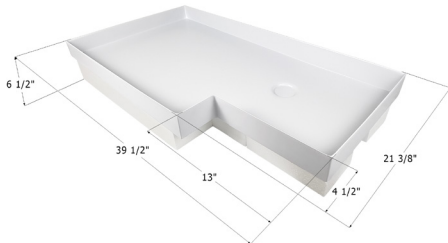

Shower Pan SP500A

Designed to fit certain Aliner Ascape ST models. It has a 13" by 4 1/2" corner molded out. The drain is molded into the pan and ready to be drilled.

39 1/2" x 21 3/8" x 6 1/2"

14066 White