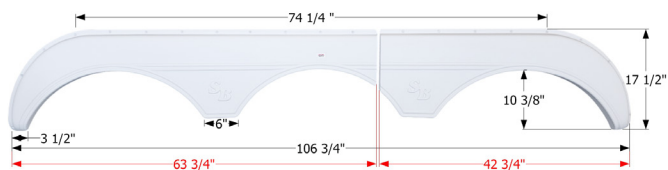

12383 Champagne

**Sunnybrook Triple Fender Skirt FS2660**

Fits various Sunnybrook brands. Slide out split is molded into the part. 1/4" Slide Gap included in the "F" dimension. Individual pieces are 63 3/4" & 42 3/4". Sunnybrook part number is FT131.