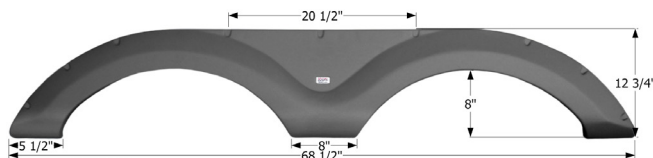

Cruiser Tandem Fender Skirt FS2699

Fits various Cruiser brands including: Viewfinder.

12699 Grey