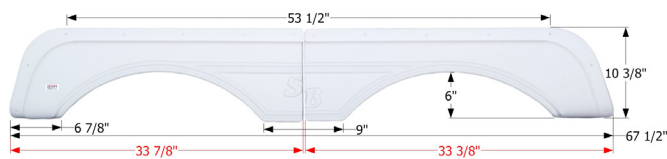

12643 White

**Sunnybrook Tandem Fender Skirt FS2645**

Fits various Sunnybrook & Winnebago brands.

12645 White

**Sunnybrook Tandem Fender Skirt FS2649**

Fits various Sunnybrook & Winnebago brands. Slide out split is molded into the part. 1/4" Slide Gap included in the "F" dimension. Individual pieces are 33 7/8" and 33 3/8". Sunnybrook part numbers are FD165LH and FD165RH.