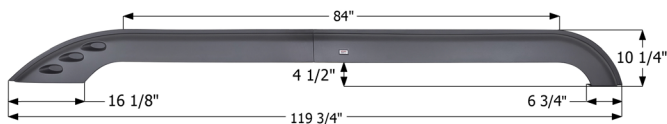

MVP RV Triple Fender Skirt FS4673 RH

Fits various brands of MVP RV brands including: Envy. This fender skirt is for the RIGHT SIDE of the unit.

14673 Grey

15939 White