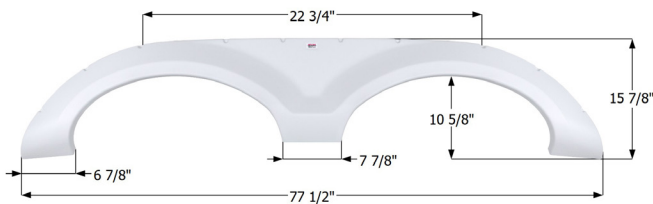

Forest River Tandem Fender Skirt FS5775

Fits various Forest River brands including: Riverstone.

15775 White

15776 Black