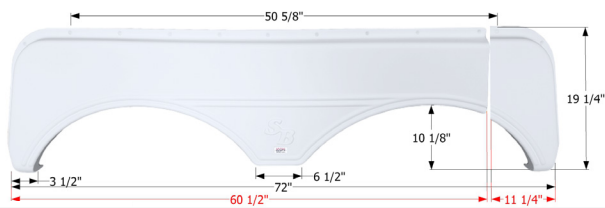

Sunnybrook Tandem Fender Skirt FS2667

Fits various Sunnybrook & Winnebago brands. Slide out split is molded into the part. 1/4" Slide Gap included in the "F" dimension. Individual pieces are 60 1/2" & 11 1/4".

12667 White

16097 Tan