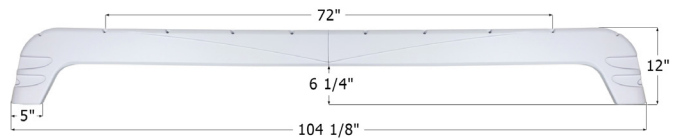

Forest River Fender Skirt FS4471

Fits various Forest River brands.

14471 White