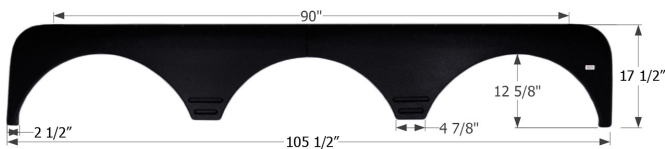

Gulf Stream Triple Fender Skirt FS1821

Fits various Gulfstream brands including: Enduramax Wide Open.

01821 Black

14750 White