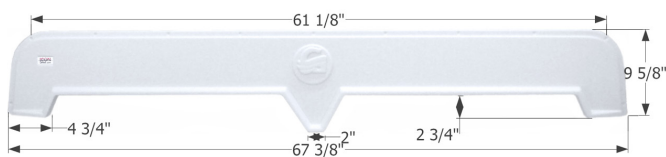

Thor Tandem Fender Skirt FS1845

Fits various Thor brands including: Chateau.

01845 White