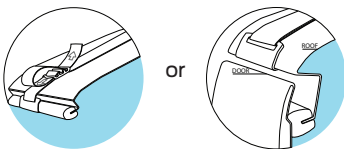

WIND DEFLECTOR INSTRUCTIONS

WD500 SERIES & WD600 SERIES

AeroShield™

by **ICON**

IMPORTANT! READ BEFORE INSTALLING

1. Our wind deflectors are designed to mount onto the majority of vehicles on the market today. The gutter hooks provided fit most external or internal rain gutters. There are also some vehicles where this design is not applicable. It is the customer's responsibility to choose and install the correct hook for their respective vehicle and to check for proper fit.

2. Road safety considerations require that all bolts and straps should be inspected regularly for tightness when installing the wind deflector for a long period of time. Travelling at high speeds, high winds, or driving on gravel causes vibrations, which could loosen bolts and straps. We recommend inspecting your AeroShield every 500 km when driving on pavement and every 200 km when driving on gravel.

3. The utility strap can be cut to an exact length where required. The cut edge should then be sealed by heating lightly with an open flame until the material starts to melt.

Preparation for Installation

1. Choose the appropriate suction cup mounting position for your vehicle, taking into account any ribs on your roof.
2. Move suction cups to desired position by removing bolts and re-attaching.
3. Ensure that all bolts on entire wind deflector are fully secure before mounting on vehicle.

Internal Rain Gutter