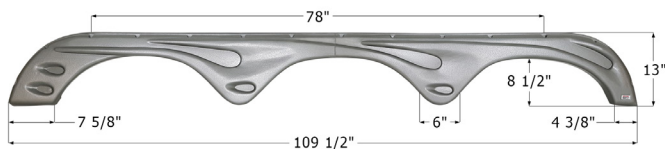

Fits various Forest River brands, including: Sandpiper Sport.

01707 White

**Forest River Triple Fender Skirt FS2153**

Fits various Forest River brands including: Sandstorm.

**12153** Mauve Grey

**Forest River Triple Fender Skirt FS4103**