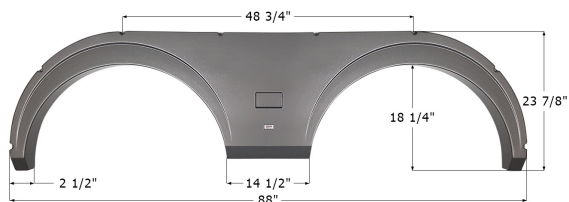

Fleetwood Tandem Fender Skirt FS4441

Fits various Fleetwood brands including: Pace Arrow.

14441 Light Driftwood Metallic