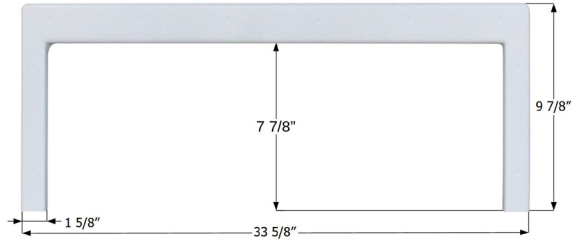

Northwood Entry Door Step Trim
Fits various Northwood brands including: Arctic Fox.

15394 White