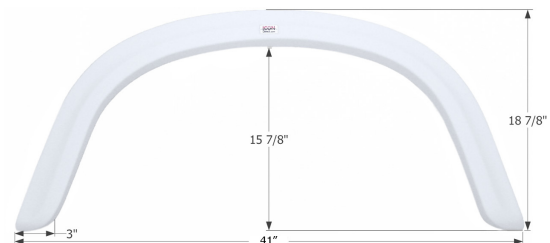

Four Winds Single Fender Skirt **FS1883**

Fits various Four Winds brands.

01883 White