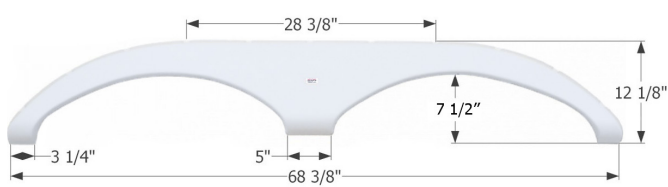

Gulf Stream Tandem Fender Skirt FS1703

Fits various Gulfstream brands including: Mako, Gulfbreeze.

- **01703** White   **12582** Olive Grey