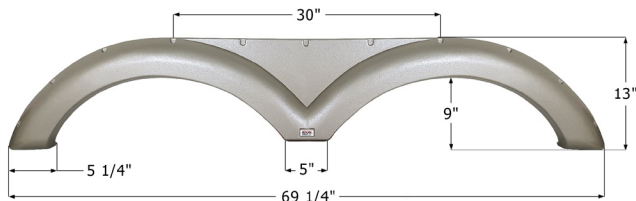

Gulf Stream Tandem Fender Skirt FS4219

Fits various Gulfstream brands including: Sedona.

14219 Champagne