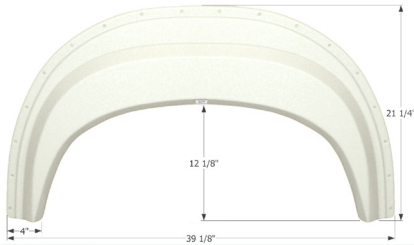

15218 White

**Four Winds Single Fender Skirt FS5303**  
Fits various Four Winds brands including: Fun Mover.

15303 White

**Glendale Single Fender Skirt FS4416**  
Fits various Glendale brands.

14416 White