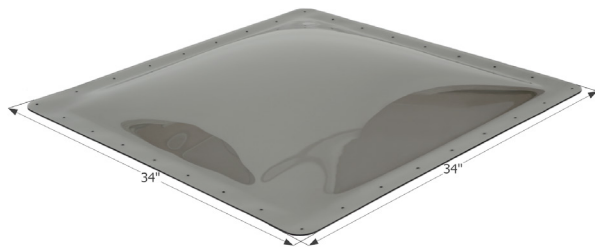

RV Skylight **SL3030**

Dome Dimension: 30" x 30" x 4"

Flange Dimension: 34" x 34" (2" width)

01862 Clear

01863 White

12115 Smoke