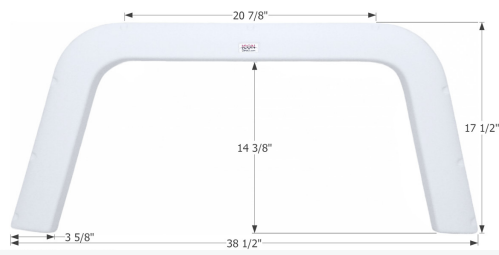

Four Winds Single Fender Skirt FS1893

Fits various Four Winds brands.

01893 White