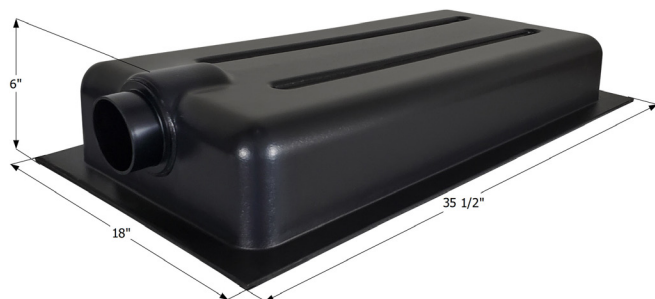

Center End Drain HT105-ED

35 1/2" x 18" x 6" - 9.00 US Gallon Capacity.

14080 Replaces StarCraft 0210910

14081 Replaces StarCraft 0212833

14082 Replaces StarCraft 0218535

14083 Replaces StarCraft 0271200

14783 Tank w/ 3" Spigot & Sensors Installed