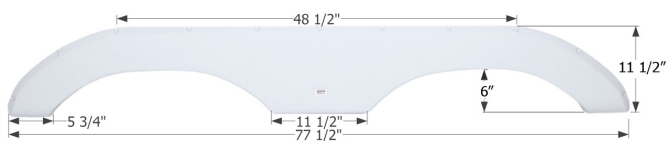

Sunvalley Tandem Fender Skirt FS1966

Fits various Sun Valley brands including: Bridgeport.

01966 White