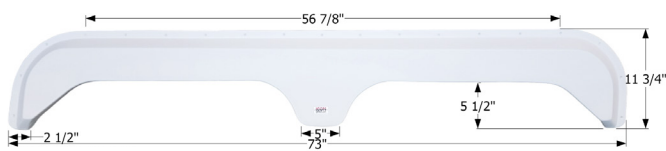

Sunnybrook Tandem Fender Skirt FS2789

Fits various Sunnybrook & Winnebago brands. Sunnybrook part number is FD138 (embossed on the backside). Also fits various King of the Road brands.

12789 White