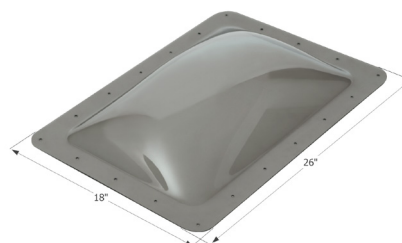

RV Skylight **SL1422**

Dome Dimension: 22" x 14" x 4"

Flange Dimension: 26" x 18" (2" width)

01819 White

01820 Clear

12080 Smoke

12555 Dark Smoke

NEW