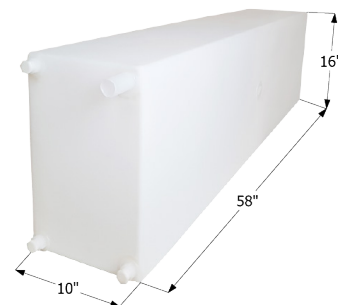

Fresh Water Tank **WT2457**

58" x 16" x 10" - 38.00 US Gallon Capacity.

12457 Tank Only

12721 Tank w/ 1/2" FPT (3), 1 1/4" Filler Boss (1)