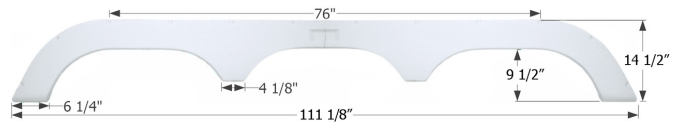

14339 Black

14975 White

**DRV Triple Fender Skirt FS6038**

Fits various DRV Luxury Suite brands.

16038 Black

**Dutchmen Triple Fender Skirt FS2043**

Fits various brands of Dutchmen including: N'Tense.

12043 White