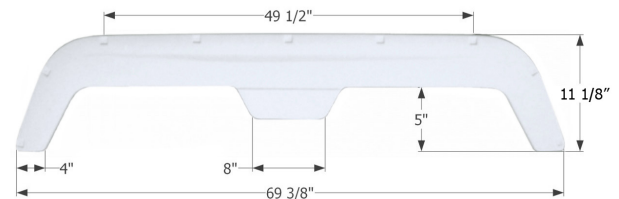

Fleetwood Tandem Fender Skirt **FS755**

Fits various Fleetwood brands including: Wilderness, Prowler.

01612 White