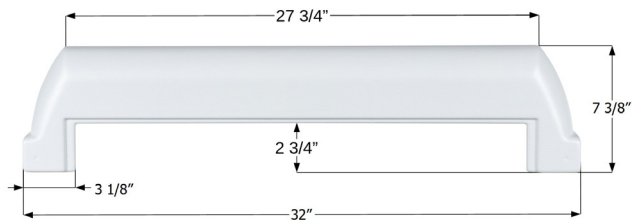

Coachmen Entry Door Step Trim

Fits various Coachmen brands.

16051 White