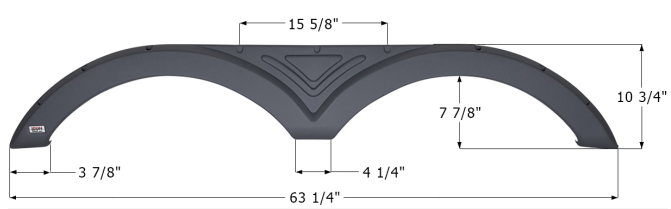

Pilgrim Tandem Fender Skirt FS4170
Fits various Pilgrim brands including: Cirrus.
14170 Grey   **14522** Midnight Blue