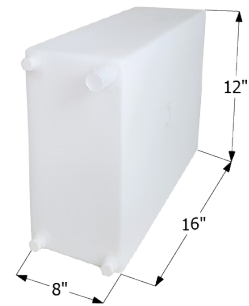

Fresh Water Tank **WT2474**

16" x 12" x 8" - 6.00 US Gallon Capacity.

12508 Tank Only

12738 Tank w/ 1/2" FPT (3), 1 1/4" Filler Boss (1)