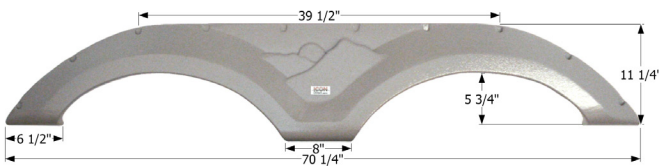

Keystone Tandem Fender Skirt FS2547

Fits various Keystone brands including: Montana Mountaineer.

- **12547** Mauve Grey