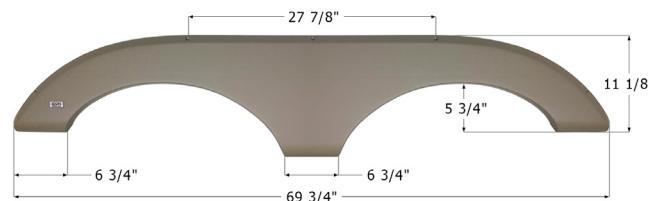

Keystone Tandem Fender Skirt FS710

Fits various Keystone brands including: Cougar, Cougar X-Lite, Cougar SRX.

01465 Taupe

01466 White

01649 Metallic Bronze