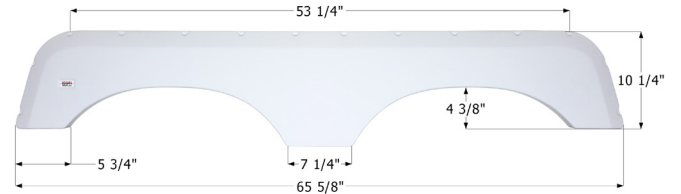

Jayco Tandem Fender Skirt FS700

Fits various Jayco brands including: Eagle, Jay Flight, Jay Flight G2, Jay Flight Bungalow, Qwest, Octane ZX, Recon ZX and Designer.

01424 White

12885 Black