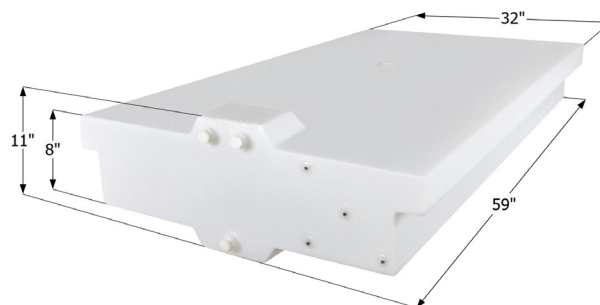

Fresh Water Tank **WT4219**

Tank with sump. Drain sump area helps to ensure a complete drain.

59" x 32" x 8" - 58.00 US Gallon Capacity.

15613 Replaces Forest River 105156000