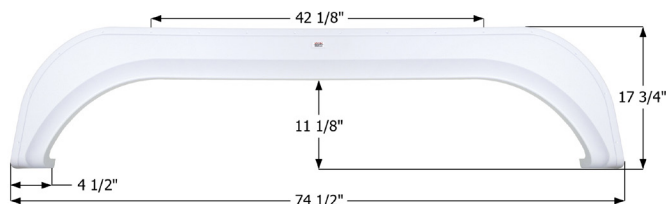

NuWa Tandem Fender Skirt FS5044

Fits various NuWa brands including: Snowbird.

15044 White