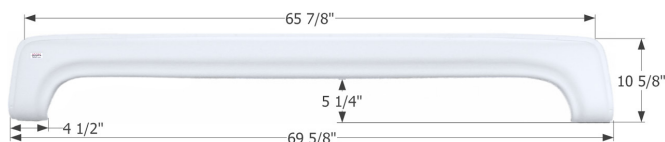

KZ Tandem Fender Skirt FS1748

Fits various KZ brands including: Frontier Explorer.

01748 White

01749 Metallic Silver