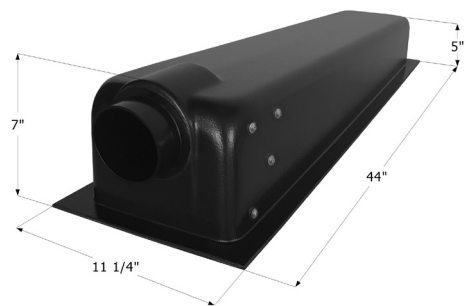

Center End Drain **HT400-ED**

44" x 11 1/4" x 7" - 8.00 US Gallon Capacity.

14049 Tank w/ 3" Spigot & Sensors Installed