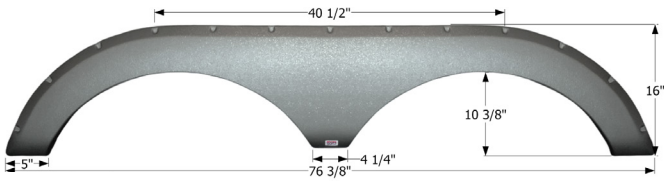

Heartland Tandem Fender Skirt FS2698

Fits various Heartland brands including: Big Country.

- 12698 Metallic Grey
- 14992 White