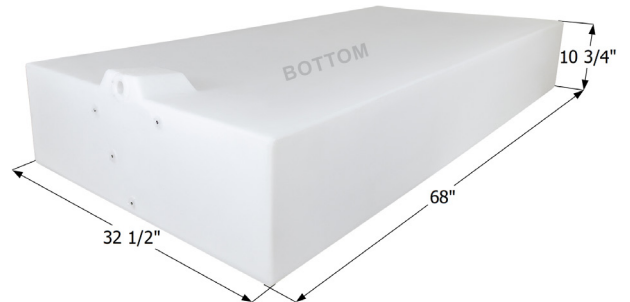

Fresh Water Tank **WT3877**

68" x 32 1/2" x 10 3/4" - 100.00 US Gallon Capacity.

14926 Tank w/ 1/2" FPT (2), 1" FPT Drain (1), Sensors (8)