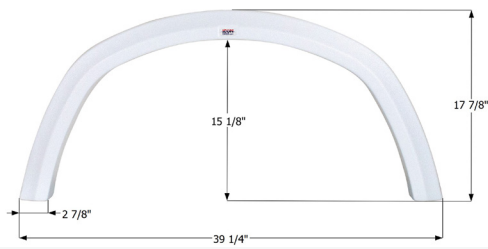

Four Winds Single Fender Skirt FS5303
Fits various Four Winds brands including: Fun Mover.

15303 White