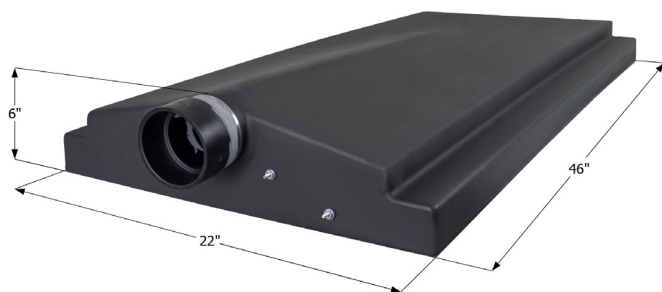

Center End Drain H4049

46" x 22" x 6" - 20.00 US Gallon Capacity.

15271 Tank & Sensors