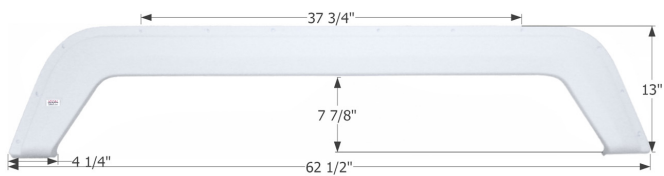

**ICON Tandem Fender Skirt FS2882**

Universal replacement to fit by dimension. Fits various brands including: Keystone.

- 12882 Black

**ICON Tandem Fender Skirt FS1880**

Universal replacement to fit by dimension.