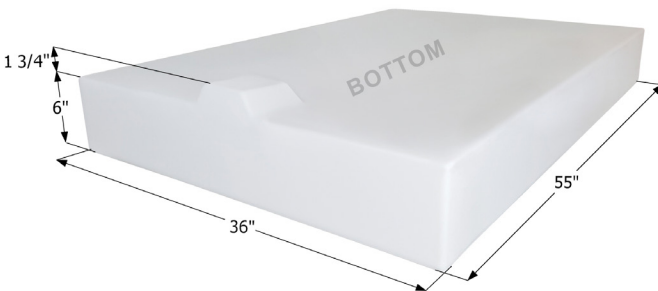

Fresh Water Tank **WT1500**

55" x 36" x 6" - 49.00 US Gallon Capacity.

14322 Tank Only, w/ Sump

14369 Tank Only, w/o Sump

14892 Tank w/ Sump, 1/2" FPT (3), 1 1/4" Filler Boss (1)

15172 Replaces Forest River F100287480

16162 Tank w/ Sump, 3/4" FPT (3), Sensors (4)