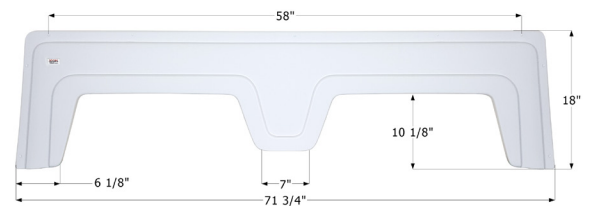

Vanguard Tandem Fender Skirt FS1790

Fits various Vanguard brands.

01790 White