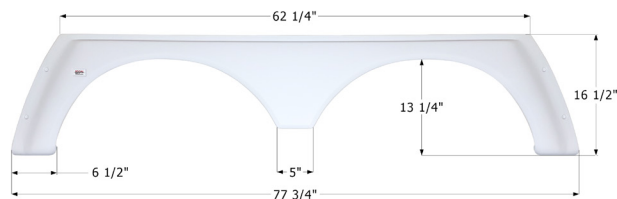

Alpenlite Tandem Fender Skirt **FS779**

Fits various Alpenlite brands.

01640 White

12407 Mauve Grey