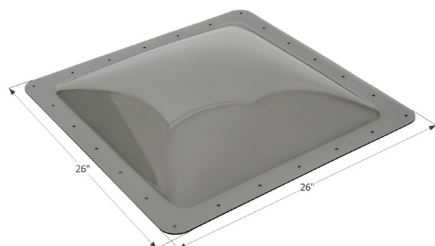

RV Skylight SL2222

Dome Dimension: 22" x 22" x 4"
Flange Dimension: 26" x 26" (2" width)

01856 Clear

01857 White

12121 Smoke

14526 Dark Smoke

15795