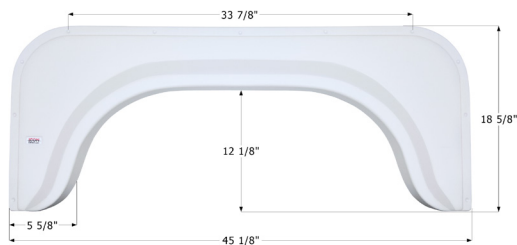

ICON Single Fender Skirt FS350

Universal replacement to fit by dimension.

00399 Colonial White

00400 White