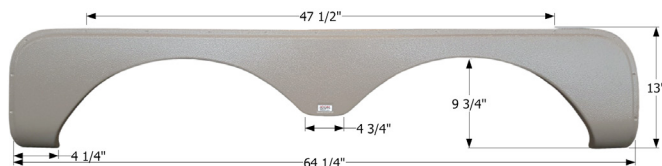

Forest River Tandem Fender Skirt FS2773

Fits various Forest River brands including: Rockwood.

12773 Mauve Grey   **12915** Winchester Brown
15120 Evening Sand