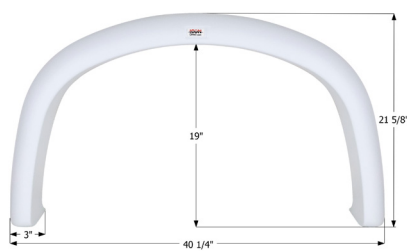

14461 White

**Four Winds Single Fender Skirt FS2038**

Fits various Four Winds brands.

12038 White

12889 Black

**Four Winds Single Fender Skirt FS4772**

Fits various Four Winds brands including: Siesta.

14772 White