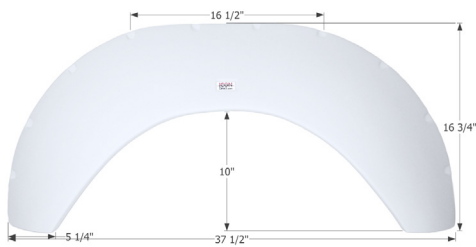

Sunline Que Single Fender Skirt FS1932

Fits various Sunline brands including: Que.

01932 White