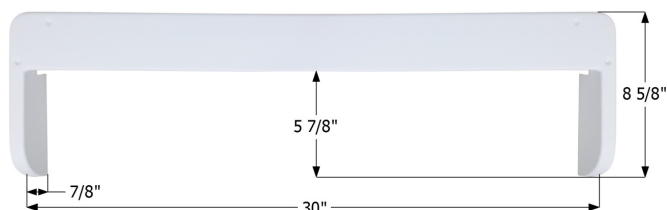

Entry Door Step Trim

Universal replacement to fit by dimension.

14398 White