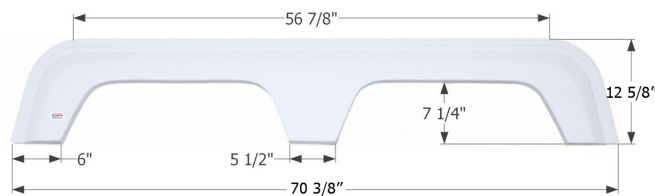

Coachman Tandem Fender Skirt FS783

Fits various Coachmen brands including: Royal.

01653 White