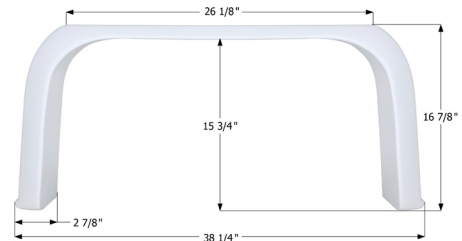

Coachmen Single Fender Skirt FS1710

Fits various Coachmen brands including: Shasta Freeport, Leprechaun, Santara.

01710 White

01711 Copper

12360 Metallic Grey