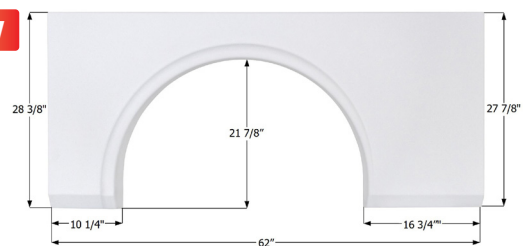

### National Single Fender Skirt FS5310 LH

Fits various National brands including: Seaview. This fender skirt is for the LEFT SIDE of the unit.

**15311** White (Unpainted)

**NEW**