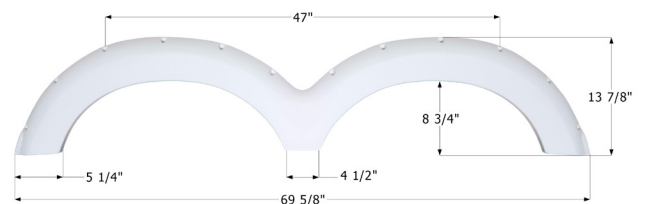

Fits various Forest River brands including: Heartland Bighorn.

- 15813 Midnight Storm Metallic

**Heartland Tandem Fender Skirt FS4389**

Fits various Heartland brands including: Gateway.

- 14389 Black
- 15301 White