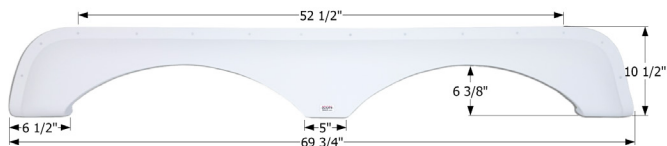

Skyline Tandem Fender Skirt FS2853

Fits various Layton brands including: Skyline.

12853 White