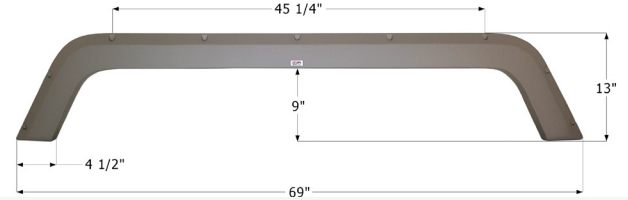

R-Vision Tandem Fender Skirt FS4010

Fits various R-Vision brands including: Trail Harbor.

- 14010 Taupe