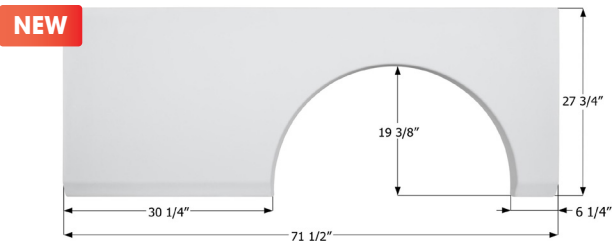

REV Single Fender Skirt FS5922
Class A fender panel. Fits various brands including: Fleetwood.
15922 White (Unpainted)