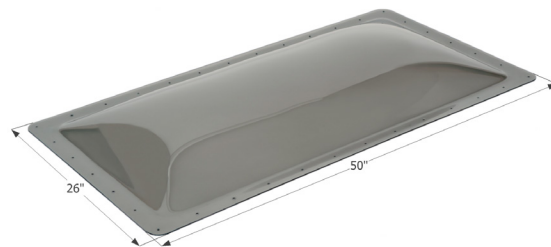

RV Skylight SL2246

Dome Dimension: 46" x 22" x 4"
Flange Dimension: 50" x 26" (2" width)

12131 Smoke

14791 Clear