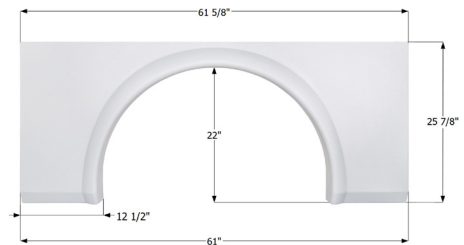

Coachmen Single Fender Skirt FS5595

Fits various Coachmen brands including: Mirada Class A (front).

15595 White (Unpainted)