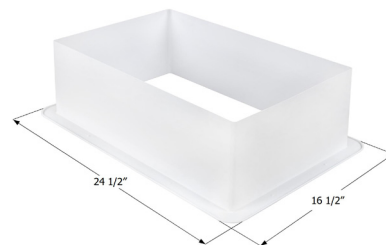

Skylight Inner Garnish SL1422

Dome Dimension: 21 3/4" x 13 3/4" x 7" trimmable
Flange Dimension: 24 1/2" x 16 1/2" (1 3/8" width)

16002 White