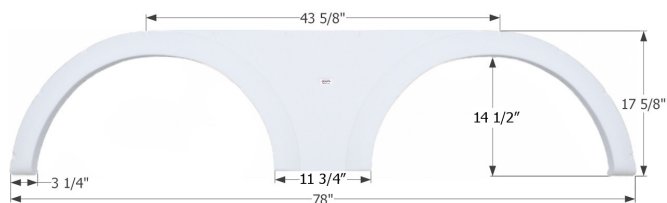

12134 White

**Keystone Tandem Fender Skirt FS1727**

Fits various Keystone brands including: Hideout, Hornet.

01727 White

**Kaddy Kruiser Tandem Fender Skirt**

**FS5030**

Fits various Kaddy Kruiser brands.

15030 White