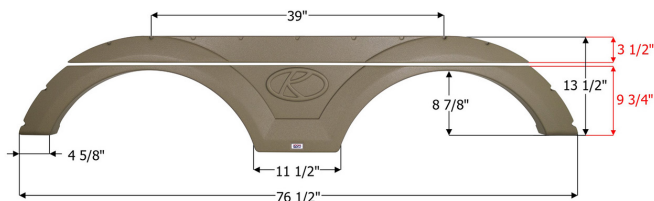

Keystone Tandem Fender Skirt FS5304

Fits various Keystone brands including: Passport Outback. Slide out split is molded into the part. 1/4" Slide Gap included in the "C" dimension. Individual pieces are 3 1/2" and 9 3/4".

15304 Taupe