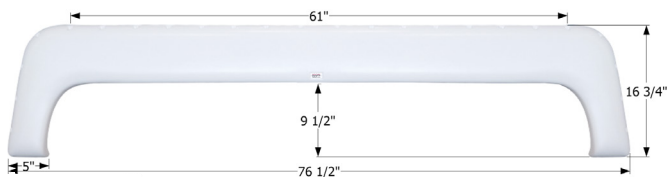

Sunnybrook Tandem Fender Skirt FS2645

Fits various Sunnybrook & Winnebago brands.

12645 White