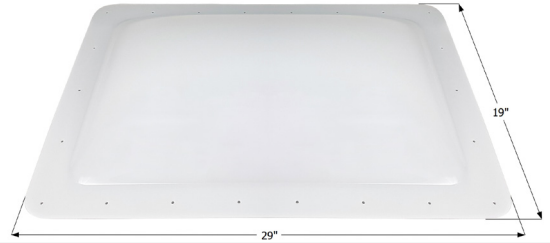

RV Skylight SL1525

Dome Dimension: 25" x 15" x 4"
Flange Dimension: 29" x 19" (2" width)

- 14402 White   14705 Smoke
- 15164 Clear