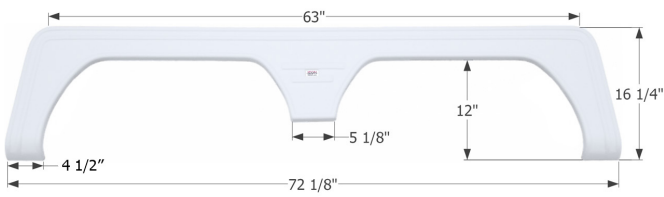

01705 White

01706 Taupe

**Keystone Tandem Fender Skirt FS1751**

Fits various Keystone brands including: Bobcat.

01751 White