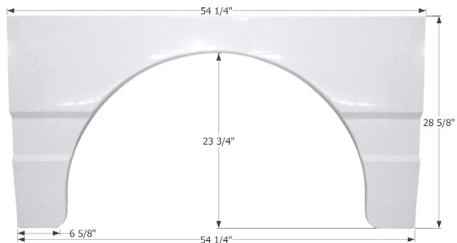

12130 Colonial White

**Winnebago Single Fender Skirt FS5219**

**LH**

Fits various Winnebago brands including: Minnie Winnie. This fender skirt is for the LEFT SIDE of the unit.

15219 White

**Winnebago Single Fender Skirt FS1946**