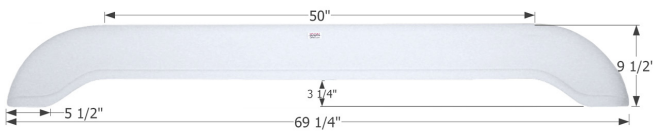

Extreme RV Tandem Fender Skirt FS2057

Fits various Extreme RV brands including: Sportsmaster. The skirt is fastened with a flange on the underside for hidden fastening.

- **12057** White