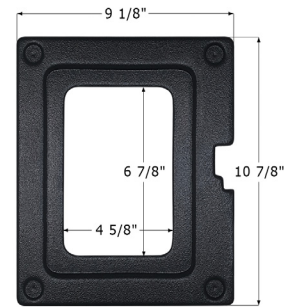

Travel Supreme Interior Door Lock Garnish

Interior door lock garnish for Travel Supreme Class A Motorhomes. Original part 300331 8709-1 door. Check measurements to confirm fitment.

10 7/8" x 9 1/8"

14157 Black