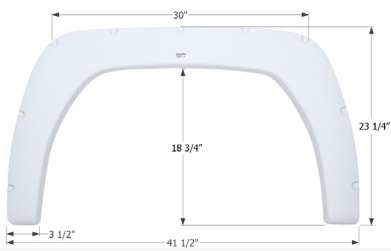

Fleetwood Single Fender Skirt FS2012
Fits various Fleetwood brands including: Storm.

12012 White