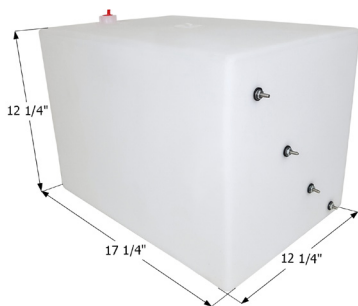

Fresh Water Tank **WT3617**

17 1/4" x 12 1/4" x 12 1/4" - 10.00 US Gallon Capacity.

14212 Replaces Jayco 0210912