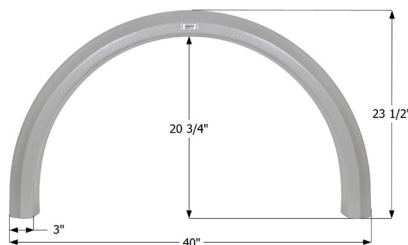

14432 Red

14533 Light Grey

**Triple E Single Fender Skirt FS5686**

Fits various Triple E brands including: Regency.

15686 Champagne

**Thor Single Fender Skirt FS4974**

Fits various Thor brands including Chateau.