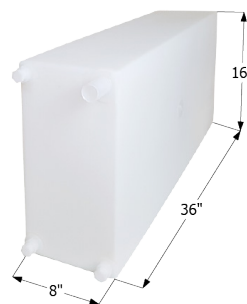

Fresh Water Tank WT2468

36" x 16" x 8" - 18.00 US Gallon Capacity.

12502 Tank Only

12732 Tank w/ 1/2" FPT (3), 1 1/4" Filler Boss (1)