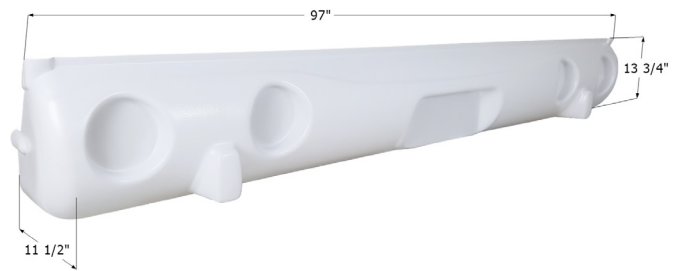

### Jayco Dashboard

Dashboard for various Jayco motorhomes. Original part number is 1067c. 95" x 24"

**14279** White (Unpainted)