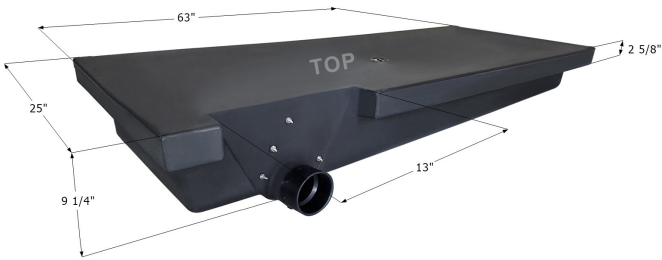

Left Side Drain H3595LH 13" Gap

63" x 25" x 9 1/4" - 39.00 US Gallon Capacity.

14253 Replaces Jayco 0287648