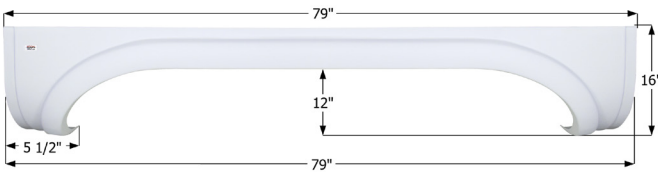

**01828** White

**12079** Metallic Silver

**Newmar Tandem Fender Skirt FS784**

Fits various Newmar brands including: American Star, Cypress, Torrey Pine, X-Aire.

**01654** White

**Newmar Tandem Fender Skirt FS1717**