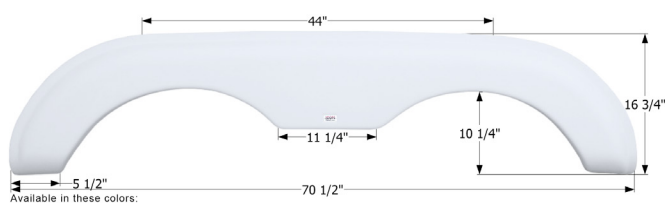

Fits various Hi-Lo brands.

14286 Taupe

**Holiday Rambler Tandem Fender Skirt FS2392**

Fits various Holiday Rambler brands including: Aluma-lite.

12392 White

**Holiday Rambler Tandem Fender Skirt FS1778**

Fits various Holiday Rambler brands including: Presidential. Also fits various Monaco brands including: Monarch Medallion.