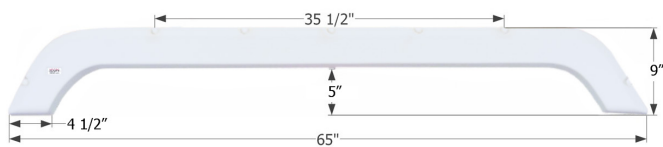

R-Vision Tandem Fender Skirt FS1739

Fits various R-Vision brands.

01739 White

01740 Taupe