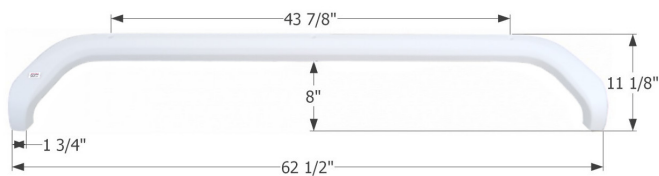

Fleetwood Tandem Fender Skirt **FS736**

Fits various Fleetwood brands.

01692 White