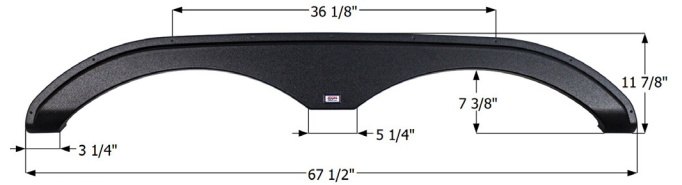

Pacific Coachworks Tandem Fender Skirt FS5404

Fits various Pacific Coachworks brands including: Powerlite.

15404 Black