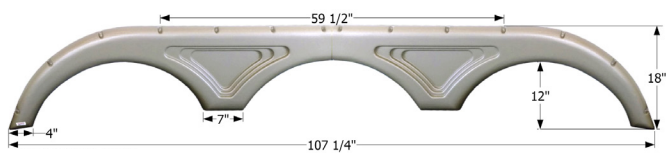

Sunnybrook Triple Axle Fender Skirt FS2383

Fits various Sunnybrook brands including: Westpointe.

12383 Champagne