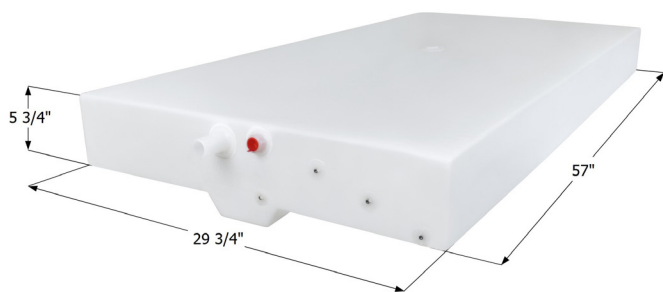

Fresh Water Tank **WT3881**

Each configuration has detailed diagrams.
57" x 29 3/4" x 5 3/4" - 40.00 US Gallon Capacity.

14988 Replaces Forest River 17A-02262

15070 Replaces Forest River C01203028

15072 Replaces Forest River F100247750

15928 Tank w/ 1/2" FPT (2), 3/4" FPT (1), 1 1/4" Filler Boss (1)