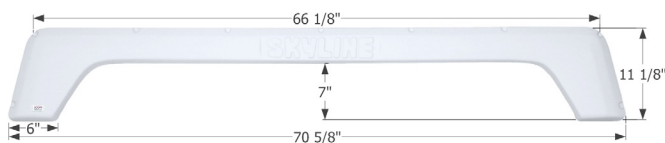

Skyline Tandem Fender Skirt FS2265

Fits various Layton brands including: Skyline Nomad.

12265 White