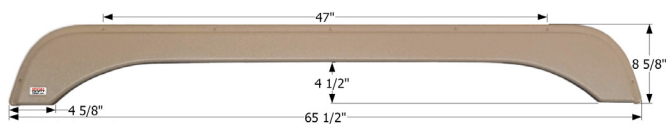

Sunnybrook Tandem Fender Skirt FS2373

Fits various Sunnybrook & Winnebago brands including: Sunset Creek.

12373 Tan