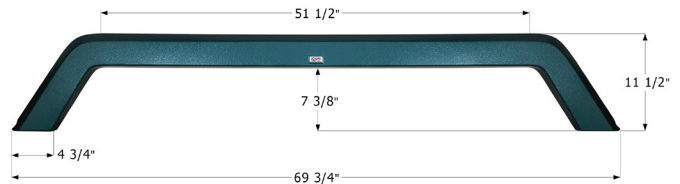

Thor Tandem Fender Skirt FS2914

Fits various Thor brands including: Kodiak Skamper.

12914 Metallic Emerald