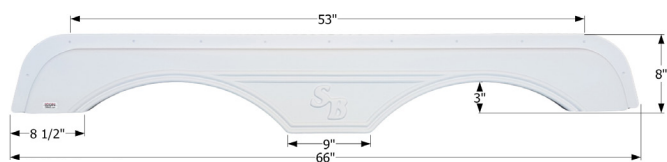

Sunnybrook Tandem Fender Skirt FS2652

Fits various Sunnybrook & Winnebago brands.

12652 White

14373 Taupe