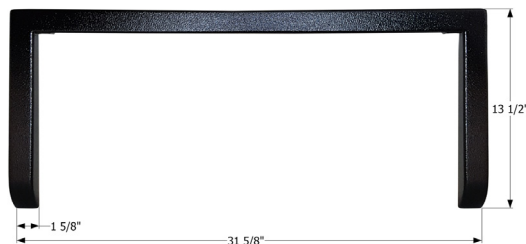

Entry Door Step Trim

Universal replacement to fit by dimension.

12880 Black

14397 White