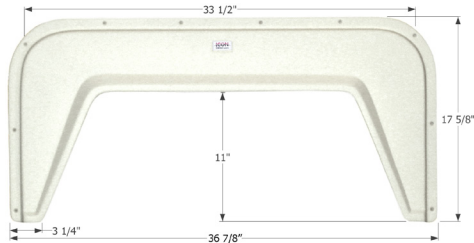

Vanguard Single Fender Skirt FS2130

Fits various Vanguard brands including: Security.

12130 Colonial White