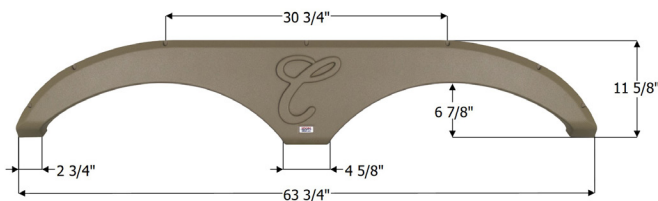

**15322** Twilight Grey Metallic

**Forest River Tandem Fender Skirt FS5658LH**

Fits various Forest River brands including: Blue Ridge. This fender skirt is for the LEFT SIDE of the trailer.

**15658** Taupe