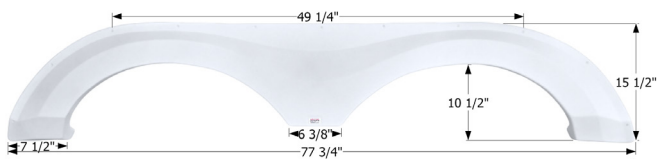

**15790** White

**Evergreen Tandem Fender Skirt FS2693**

Fits various Evergreen RV brands including: Ascend.

**12693** Black