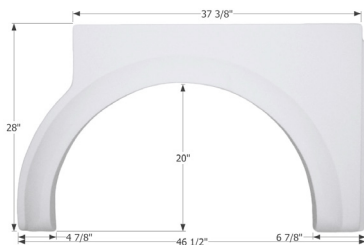

Damon Single Fender Skirt **FS1975 LH**

Fits various Damon brands including: Daybreak. This fender skirt is for the LEFT SIDE of the unit.

01976 White (Unpainted)