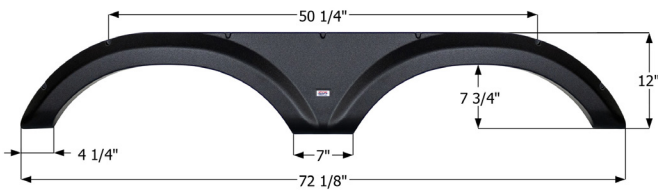

Forest River Tandem Fender Skirt FS5315

Fits various Forest River brands including: XLR, XLR Viper.

15315 Black