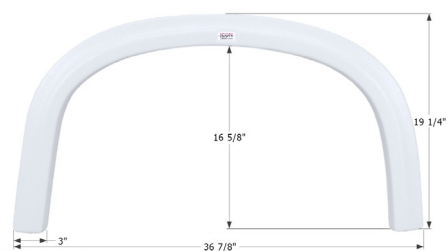

Four Winds Single Fender Skirt FS2038

Fits various Four Winds brands.

12038 White

12889 Black