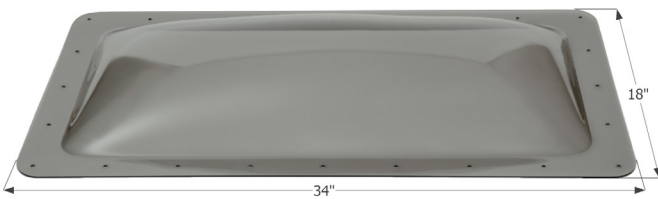

RV Skylight SL1430

Dome Dimension: 30" x 14" x 4"
Flange Dimension: 34" x 18" (2" width)

- 01848 Clear   01849 White
- 12117 Smoke