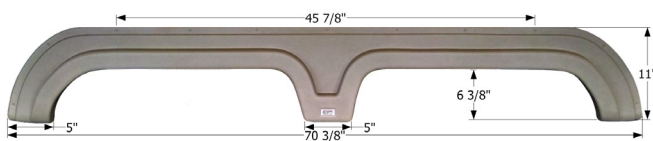

Ameri-Camp Tandem Fender Skirt **FS2382**

Fits various Ameri-Camp brands.

12382 Taupe

12589 White