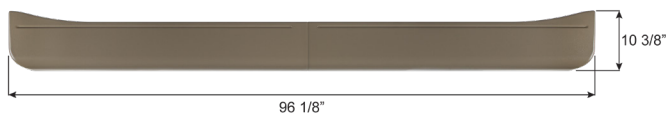

Forest River Rockwood Ultra Lite Front Corner Cap

Front lower corner cap. Constructed of durable high-impact ABS plastic. The part wraps 4 1/2" around the corners. Left and right side both included. Original part number: TS71149M. Fits various Forest River Rockwood Ultra Lite models.
96 1/8" x 4 3/8" x 10 3/8"

16391 Taupe