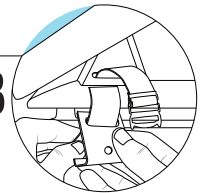

WIND DEFLECTOR INSTRUCTIONS

WD500 SERIES & WD600 SERIES

AeroShield™

by **ICON**

IMPORTANT! READ BEFORE INSTALLING

1. Our wind deflectors are designed to mount onto the majority of vehicles on the market today. The gutter hooks provided fit most external or internal rain gutters. There are also some vehicles where this design is not applicable. It is the customer's responsibility to choose and install the correct hook for their respective vehicle and to check for proper fit.

2. Road safety considerations require that all bolts and straps should be inspected regularly for tightness when installing the wind deflector for a long period of time. Travelling at high speeds, high winds, or driving on gravel causes vibrations, which could loosen bolts and straps. We recommend inspecting your AeroShield every 500 km when driving on pavement and every 200 km when driving on gravel.

3. The utility strap can be cut to an exact length where required. The cut edge should then be sealed by heating lightly with an open flame until the material starts to melt.

Preparation for Installation

1. Choose the appropriate suction cup mounting position for your vehicle, taking into account any ribs on your roof.
2. Move suction cups to desired position by removing bolts and re-attaching.
3. Ensure that all bolts on entire wind deflector are fully secure before mounting on vehicle.

Internal Rain Gutter

External Rain Gutter

#9 Hook, Concealed under weather stripping

1 Feed the nylon strap through the slot on the side of the wind deflector.

2 Choose appropriate hook for your vehicle according to the Wind Deflector Hook Application Guide.

For the latest hook application guide, **scan** or go to icondirect.com/hooks