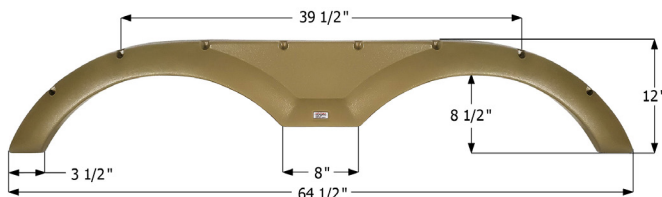

Forest River Tandem Fender Skirt FS2779

Fits various Forest River brands including: Flagstaff.

12779 Dark Khaki   **14005** Mauve Grey
14064 Black