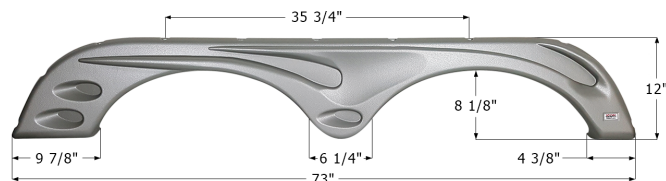

Forest River Tandem Fender Skirt FS4313

RH

Fits various Forest River brands including: Stealth. This fender skirt is for the RIGHT SIDE of the trailer.

14345 Metallic Silver