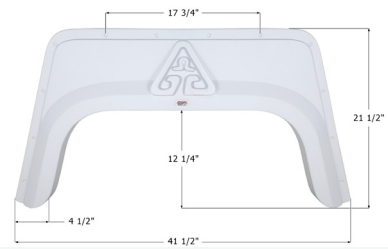

Glendale Single Fender Skirt FS4416
Fits various Glendale brands.

14416 White