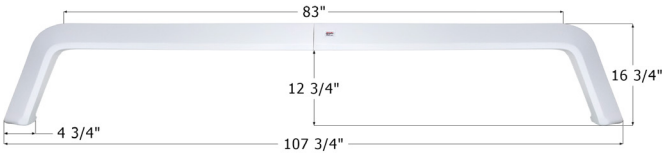

Tiffin Fender Skirt FS4456

Fits various Tiffin brands including: Alfa Gold. This model has a flat flange, no screw indentations.

14456 White