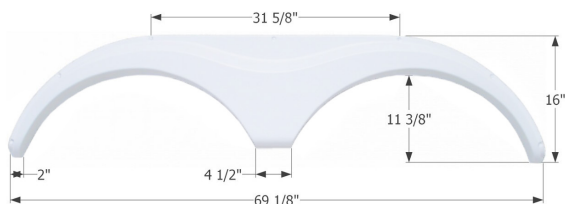

Heartland Tandem Fender Skirt FS763

Fits various Heartland brands including: Bighorn, Big Country, Cyclone, Landmark, Razor, Sundance, Trail Runner, Gateway.

01615 White

12579 Winchester Brown

14174 Black

14273 Champagne

15325 Twilight Grey Metallic