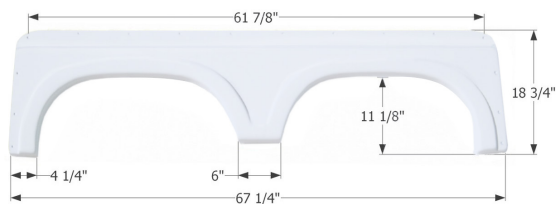

00411 Colonial White

00412 White

**ICON Tandem Fender Skirt FS671**

Universal replacement to fit by dimension.

00419 Colonial White

00420 White

**ICON Tandem Fender Skirt FS600**

Universal replacement to fit by dimension.