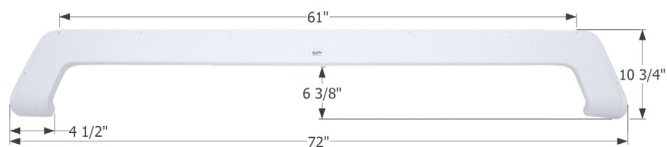

Timberland Tandem Fender Skirt FS2098

Fits various Timberland (Adventure RV) brands including: Timberlodge.

12098 White