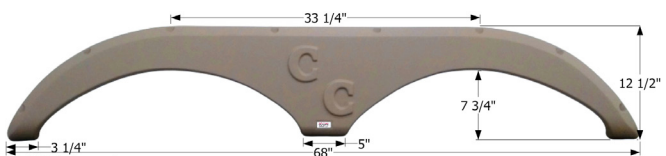

**Forest River Tandem Fender Skirt FS2774**

Fits various Forest River brands including: XLR Nitro.

**12774** Black                              **15157** White

**Forest River Tandem Fender Skirt FS2690**