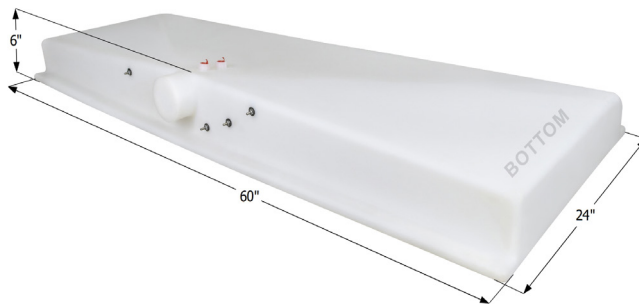

Fresh Water Tank H3547

Each configuration has detailed diagrams. Go to: <http://www.icondirect.com/h3547/>
60" x 24" x 6" - 22.00 US Gallon Capacity.

14032 Replaces Jayco 0196486

14054 Tank Only