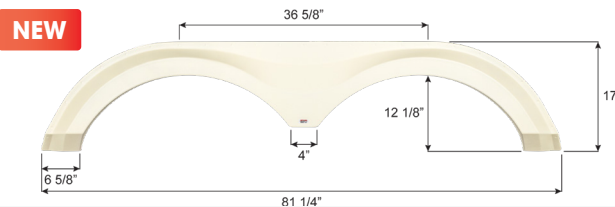

14995 White

**Tiffin Tandem Fender Skirt FS6087**

Fits various Tiffin models including Vanleigh Pinecrest.

16087 Colonial White

**Thor Tandem Fender Skirt FS5446**

Fits various Thor brands including: Grand Manor.