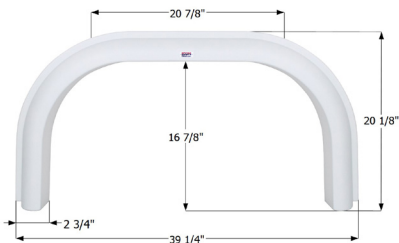

Fleetwood Single Fender Skirt **FS5285**

Fits various Fleetwood brands including: Quest.

15285 White