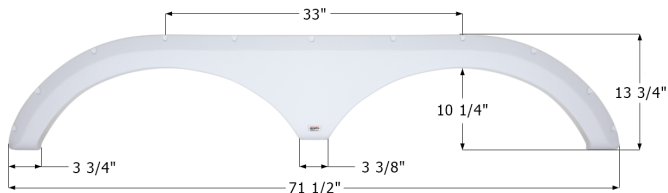

Thor Tandem Fender Skirt FS4186

Fits various Thor brands including Crossroads, Kingston.

14186 White