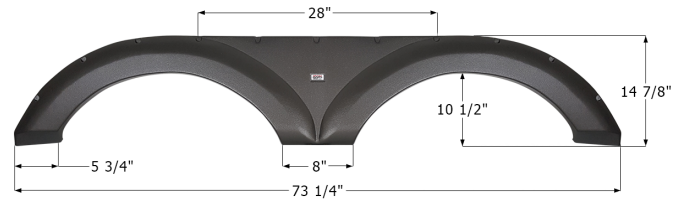

Forest River Tandem Fender Skirt FS4163

Fits various Forest River brands including: Blue Ridge.

14163 Twilight Grey Metallic 14415 Colonial White