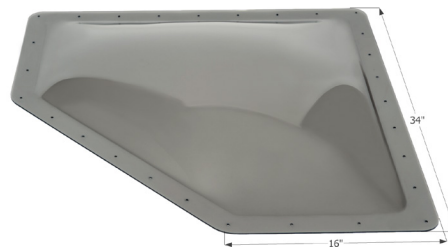

01868 Clear

01869 White

12112 Smoke

**Neo-Angle RV Skylight NSL2814**

Dome Dimension: 28 1/2" x 14" x 4"  
 Flange Dimension: 32 1/2" x 17" (2" width)

12199 White

14353 Smoke

**Neo-Angle RV Skylight NSL3013**