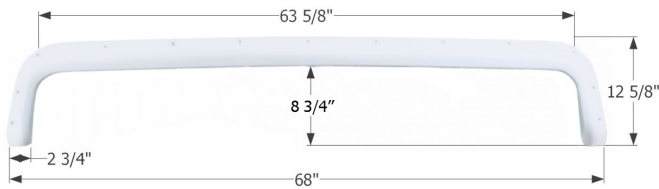

Fleetwood Tandem Fender Skirt **FS735**

Fits various Fleetwood brands including: Prowler, Mallard.

01644 White