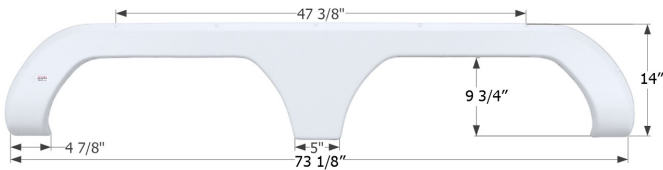

Travel Supreme Tandem Fender Skirt FS1808

Fits various Travel Supreme brands including: River Canyon.

01808 White

01809 Taupe