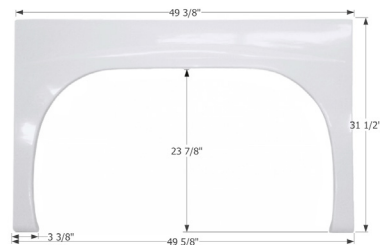

Gulf Stream Single Fender Skirt FS1947
Fits various Gulf Stream brands including: Friendship.

01947 White (Unpainted)