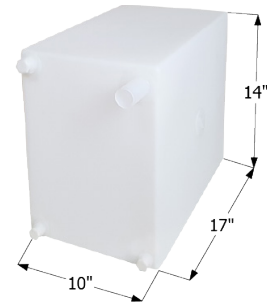

Fresh Water Tank **WT2464**

17" x 14" x 10" - 10.00 US Gallon Capacity.

12498 Tank Only

12728 Tank w/ 1/2" FPT (3), 1 1/4" Filler Boss (1)