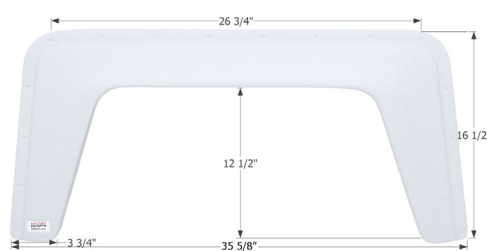

Sunland Single Fender Skirt FS1912
Fits various Sunland brands.
01912 White