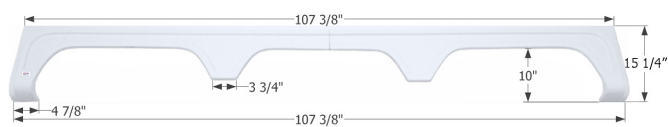

Teton Homes Triple Fender Skirt FS1755

Fits various Teton Homes brands including: Prestige, Royal.

01755 White