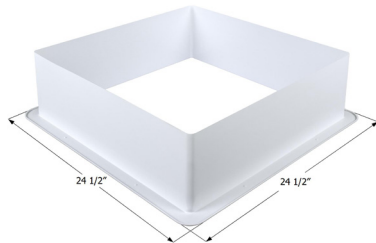

Skylight Inner Garnish **SL2222**

Dome Dimension: 22" x 22" x 6 3/8" trimmable
Flange Dimension: 24 1/2" x 24 1/2" (1 1/4" width)

12213 White