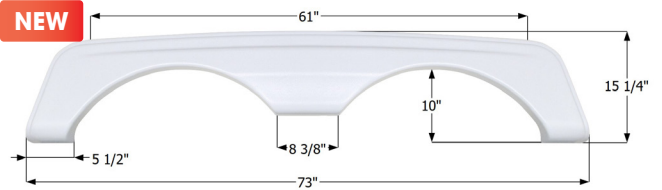

REV Tandem Fender Skirt FS5808

Fits various Fleetwood brands.

- 15808 White