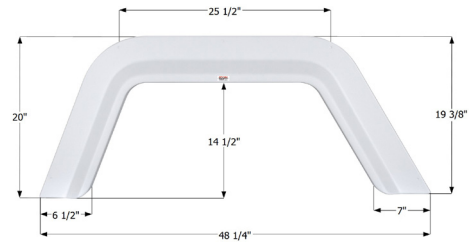

Winnebago Single Fender Skirt FS5219

LH

Fits various Winnebago brands including: Minnie Winnie. This fender skirt is for the LEFT SIDE of the unit.

15219 White