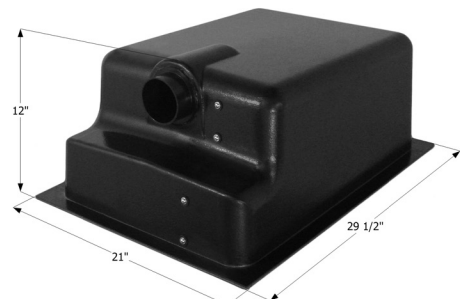

Recessed Drain HT150-RE

29 1/2" x 21" x 12" - 18.00 US Gallon Capacity.

12366 Tank w/ 3" Spigot & Sensors Installed

NEW