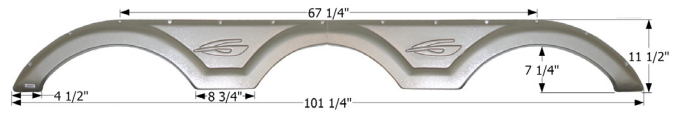

Fits various Forest River brands including: Riverstone.

15777 White

15778 Black

**Gulf Stream Triple Fender Skirt FS2371**

Fits various Gulf Stream brands including: Yellowstream.

12371 Champagne

**Grand Design Triple Fender Skirt FS4675**