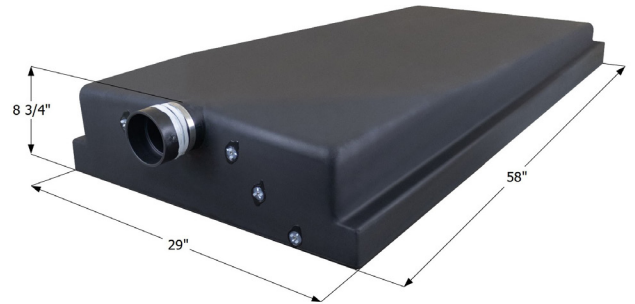

Center End Drain H3678

58" x 29" x 8 3/4" - 45.00 US Gallon Capacity.

14321 Tank w/ 3" Female Slip Fitting & Sensors Installed