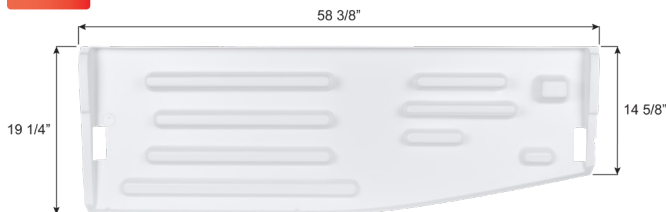

Winnebago Inner Panel

Winnebago View Inner Valance Panel. Original Winnebago part number: 160264. This is the inner panel only. 58 3/8" x 19 1/4 (F), 14 5/8 (R)"

16200 White