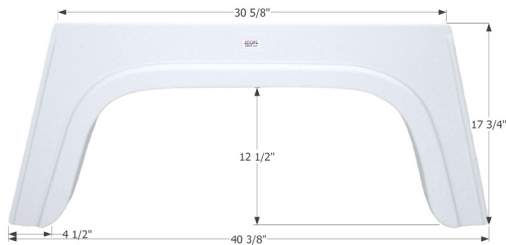

Glendale Single Fender Skirt FS2155
Fits various Glendale brands including: Royal Class C.

12155 White