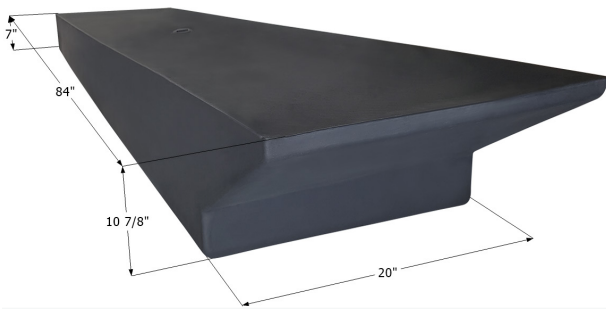

Recessed Drain H3658

Each configuration has detailed diagrams. Go to: <http://www.icondirect.com/h3554/>
84" x 20" x 10 7/8" - 53.00 US Gallon Capacity.

14296 Tank Only

14297 Replaces Jayco 0171380