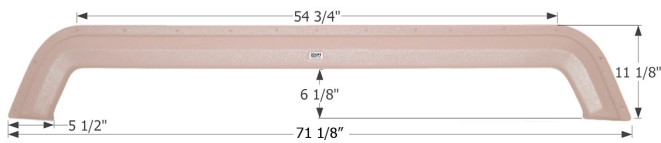

Forest River Tandem Fender Skirt FS2055

Fits various Forest River brands including: Wildwood.

12055 Grey Rose   **12188** White

14112 Grey