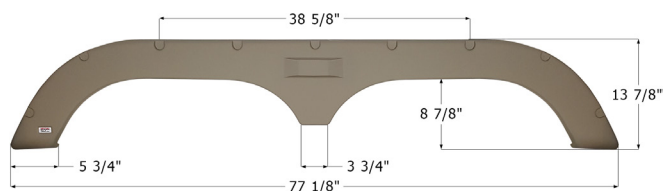

Fleetwood Tandem Fender Skirt FS720

Fits various Fleetwood brands including: Prowler, Prowler Regal, Regal, Redline Hyper Lite, Terry, Terry Quantum, Terry LX, Wilderness.

01473 Taupe

01474 White

01531 Grey