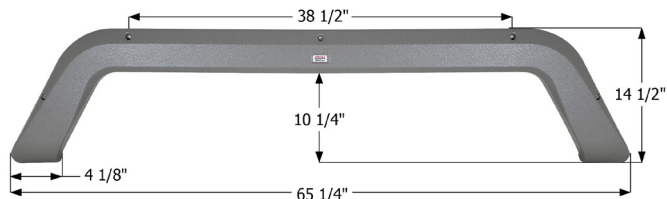

**12141** Black

**Fleetwood Tandem Fender Skirt FS2159**

Fits various Fleetwood brands including: Gearbox.

**12159** White

**Fleetwood Tandem Fender Skirt FS4731**

Fits various Fleetwood brands including: Prowler Lynx.