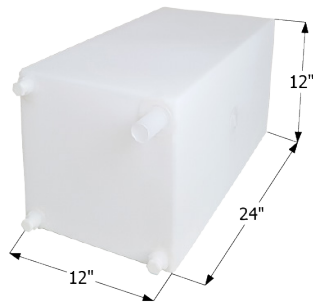

Fresh Water Tank **WT2471**

24" x 12" x 12" - 15.00 US Gallon Capacity.

12505 Tank Only

12735 Tank w/ 1/2" FPT (3), 1 1/4" Filler Boss (1)