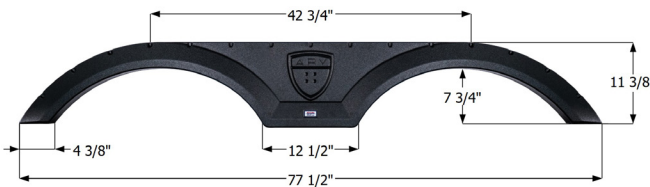

Augusta Tandem Fender Skirt FS5805

Fits various Forest River brands including: Augusta Flex.

15805 Black