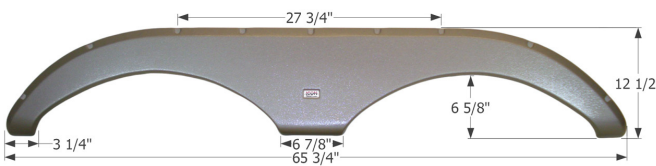

### Gulf Stream Tandem Fender Skirt FS2333

Fits various Gulfstream brands including: Conquest, Seahawk.

**12333** Champagne

**12686** White

**14136** Metallic Silver

**14173** Black