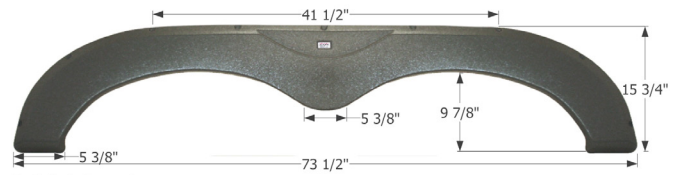

### Keystone Tandem Fender Skirt FS1772

Fits various Keystone brands including: Montana.

01772 White

01780 Metallic Grey

12551 Black

14561 Champagne

16712 Twilight Grey Metallic