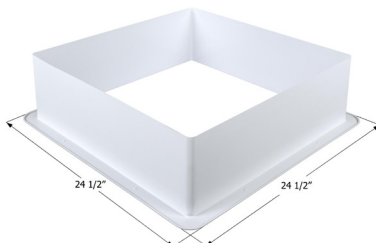

Skylight Inner Garnish **SL2222**

Dome Dimension: 21 3/4" x 21 3/4" x 7" trimmable
Flange Dimension: 24 1/2" x 24 1/2" (1 3/8" width)

16004 White