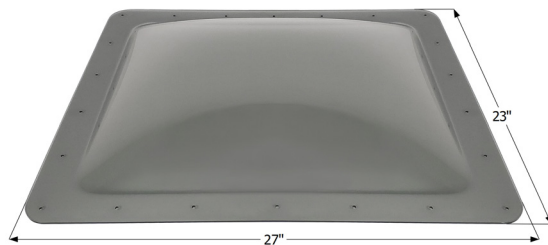

RV Skylight SL1923

Dome Dimension: 22 3/4" x 18 3/4" x 4"

Flange Dimension: 27" x 23" (2 1/8" width)

14952 Smoke