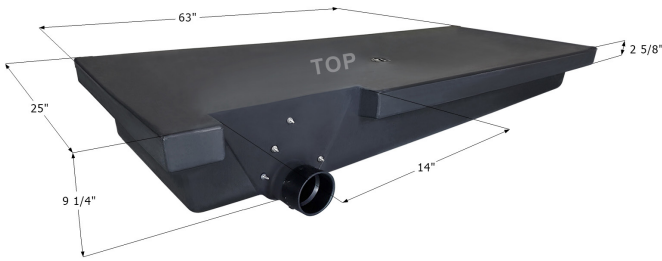

Left Side Drain H3595LH 14" Gap

63" x 25" x 9 1/4" - 39.00 US Gallon Capacity.

14201 Replaces Jayco 0225224