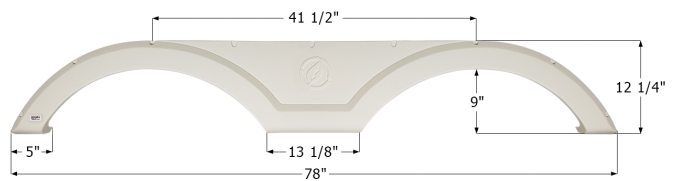

Evergreen RV Tandem Fender Skirt FS4188

Fits various Evergreen RV brands including: Element.

14188 Colonial White