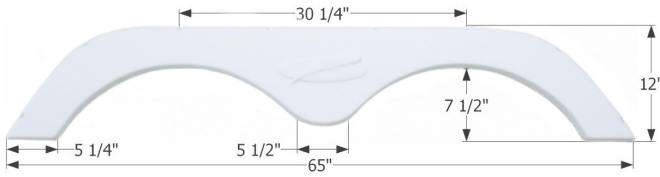

R-Vison Tandem Fender Skirt FS775

Fits various R-Vison brands including: Trail-Lite, Trail-Cruiser, Trail-Sport.

- 01638 Taupe   01639 White
- 14411 Black