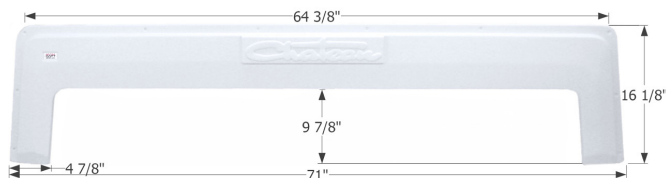

01823 Champagne

12544 Grey

**Thor Tandem Fender Skirt FS1985**

Fits various Thor brands including: Fury, Eclipse Attitude.

01985 White

**Thor Tandem Fender Skirt FS1843**

Fits various Thor brands including: Chateau.