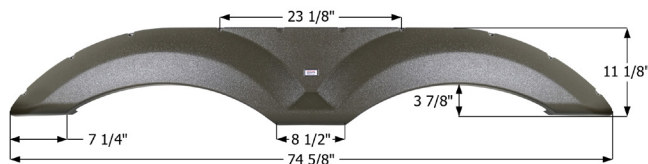

Coachmen Tandem Fender Skirt FS5078

Fits various Forest River and Coachmen brands including: Brookstone.

- **15078** Night Owl Brown