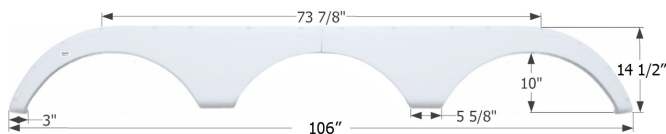

Pilgrim Triple Fender Skirt FS1757

Fits various Pilgrim brands including: Open Road.

01757 White

01758 Dark Grey