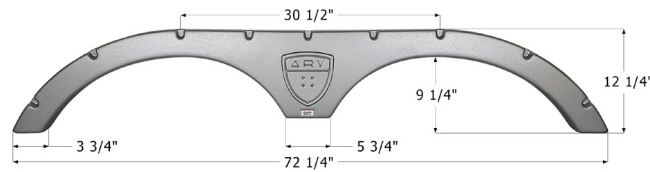

Fits various Award brands.

12909 Metallic Silver

14511 White

**Augusta Tandem Fender Skirt FS4494**

Fits various Augusta RV brands. Trim line is embossed on the back of the part for units with trimmed legs (see alternate picture).