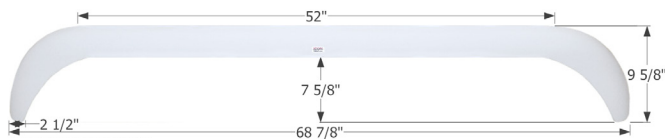

Skyline Tandem Fender Skirt FS2189

Fits various Layton brands including: Skyline. Overall depth is 4" while the mounted depth is 3.25".

12189 White