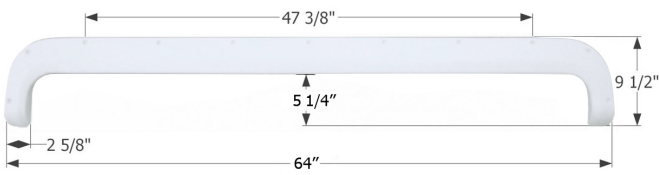

Fleetwood Tandem Fender Skirt **FS730**

Fits various Fleetwood brands including: Wilderness.

01536 Grey

01537 Taupe

01538 White