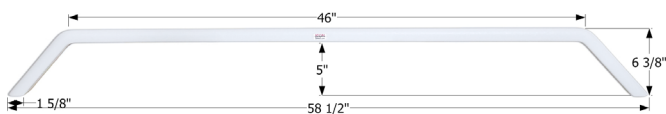

Sunnybrook Tandem Fender Skirt FS2637

Fits various Sunnybrook & Winnebago brands. Installs with screws on the underside.

12637 White