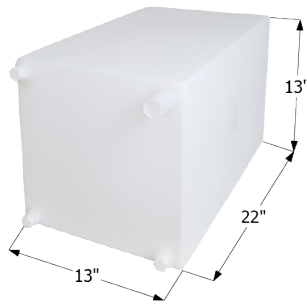

Fresh Water Tank **WT2459**

22" x 13" x 13" - 15.00 US Gallon Capacity.

12459 Tank Only

12723 Tank w/ 1/2" FPT (3), 1 1/4" Filler Boss (1)