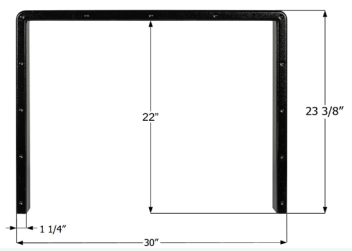

Weekend Warrior Entry Door Step Trim
Fits various Weekend Warrior brands including: Road Warrior.

16052 Black