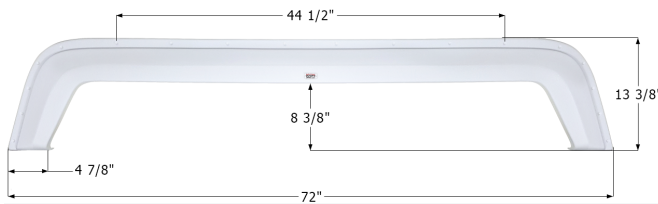

Forest River Tandem Fender Skirt FS4145

Fits various Forest River brands including: Salem.

14145 White 14172 Black