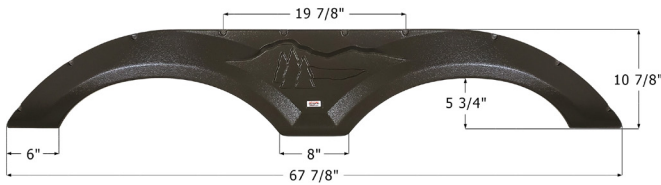

Forest River Tandem Fender Skirt FS4482

Fits various Forest River brands including: Rockwood.

14482 Dark Storm

15102 Black