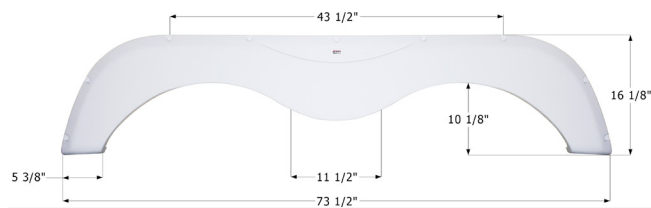

Skyline Tandem Fender Skirt FS2911

Fits various Skyline brands including: Mountain View.

12911 White