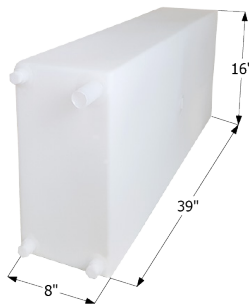

### Fresh Water Tank **WT2462**

24" x 14" x 10" - 15.00 US Gallon Capacity.

**12496** Tank Only

**12726** Tank w/ 1/2" FPT (3), 1 1/4" Filler Boss (1)