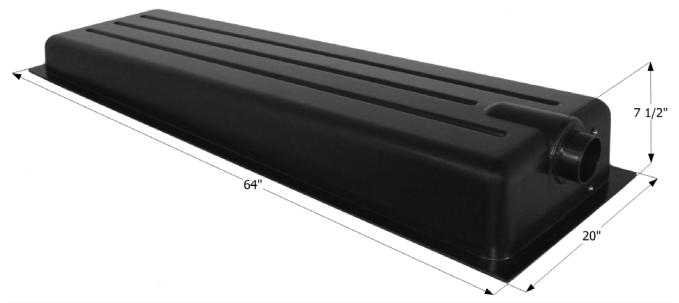

### Center End Drain **HT165B-ED**

32" x 32" x 7" - 18.00 US Gallon Capacity.

**12416** Tank w/ 3" Spigot & Sensors Installed