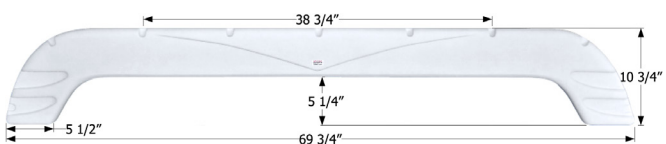

Forest River Tandem Fender Skirt FS2363

Fits various Forest River brands including: Sandstorm.

12363 White