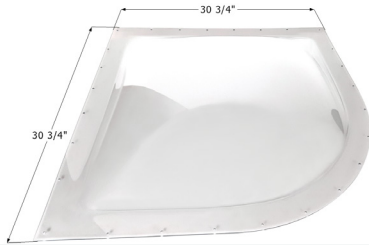

Radius Edge RV Skylight RSL26

Dome Dimension: 26" x 26" x 5"
Flange Dimension: 30 3/4" x 30 3/4" (2 3/8" width)

12591 White

12892 Clear