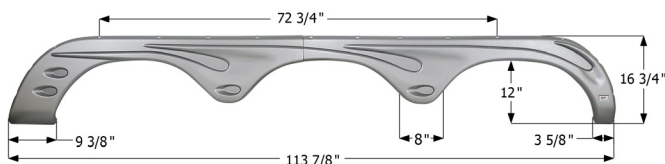

**14496** Metallic Silver

**Forest River Triple Fender Skirt FS4103**

**LH**

Fits various Forest River brands including: Stealth Evo. This fender skirt is for the LEFT SIDE of the trailer.

**14103** Metallic Silver