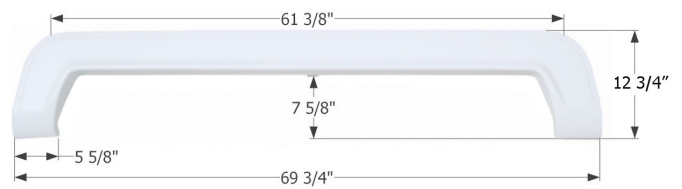

Thor Citation Tandem Fender Skirt FS767

Fits various Thor brands including: Jazz, Summit, Sonoma, Tahoe, Vortex, Wave.

01620 Colonial White

01621 White

12306 Taupe