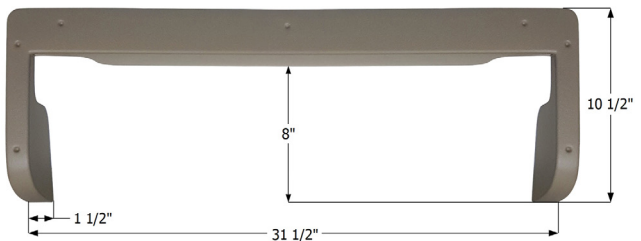

**Keystone Entry Door Step Trim**  
 Fits various Keystone brands including: Cougar.

**14098** Taupe      **14381** White

**Travelaire Entry Door Step Trim**  
 Fits various Travelaire brands including: Genesis, Legacy.