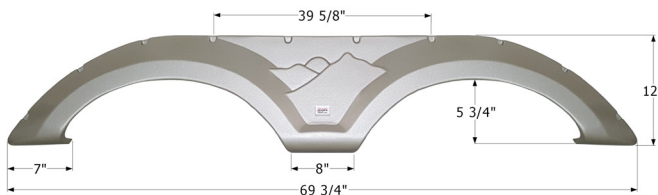

Keystone Tandem Fender Skirt FS2860

Fits various Keystone brands including: Montana Mountaineer.

12860 Champagne