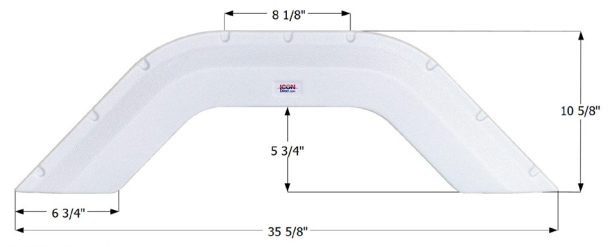

Cozy Traveler Single Fender Skirt FS5313

Fits various Cozy Traveler brands.

15313 White