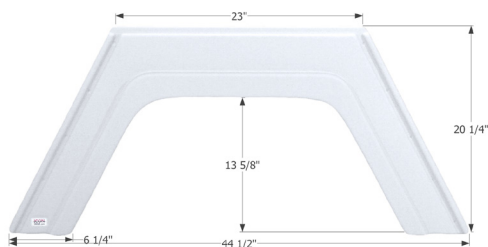

Glendale Single Fender Skirt FS2211
Fits various Glendale brands including: Royal Class C.

12211 White