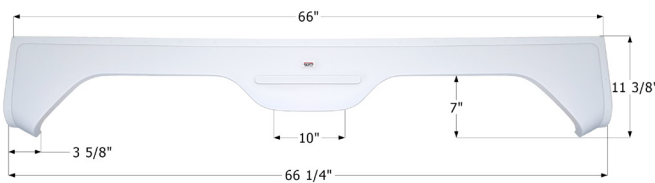

Gulf Stream Tandem Fender Skirt FS787

Fits various Gulfstream brands including: Seahawk, Yellowstone.

01681 White