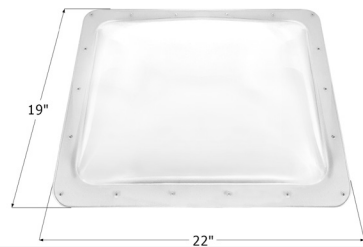

RV Skylight SL1619

Dome Dimension: 19" x 16" x 5"
Flange Dimension: 22" x 19" (1 1/2" width)

- 14176 Clear   14367 White