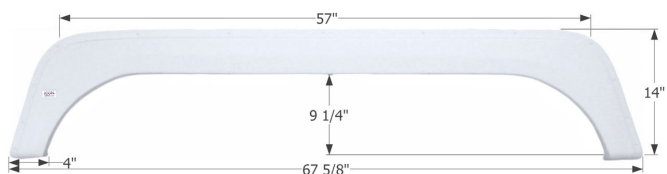

KZ Tandem Fender Skirt FS1884

Fits various KZ brands including: Sportsmen.

01884 White

12393 Taupe

14143 Black