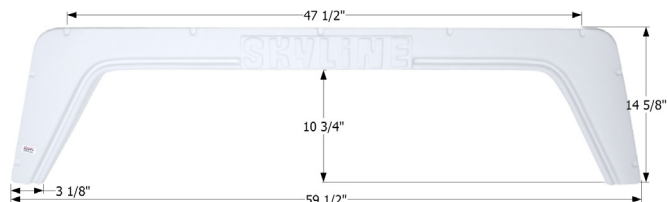

Skyline Tandem Fender Skirt FS2561

Fits various Layton brands including: Skyline.

12561 White