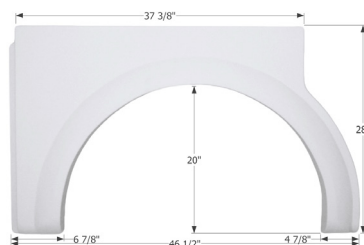

Damon Single Fender Skirt **FS1975 RH**

Fits various Damon brands including: Daybreak. This fender skirt is for the RIGHT SIDE of the unit.

01975 White (Unpainted)