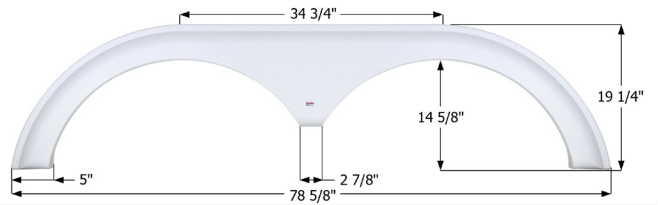

Forest River Tandem Fender Skirt FS4954

Fits various Forest River brands including: Surveyor.

14954 White