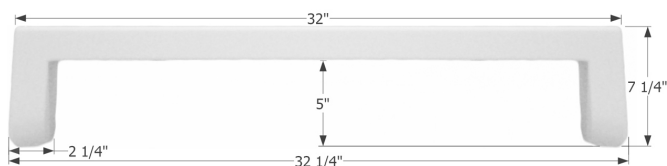

Forest River Entry Door Step Trim

Fits various Forest River brands including: Cardinal.

01839 White

01842 Champagne

12136 Taupe