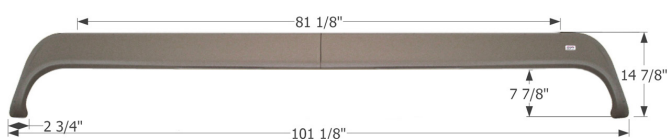

**KZ Triple Fender Skirt FS2886**

Fits various KZ brands including: Sportsmen.

- 12886** Black

**Keystone Triple Fender Skirt FS4293**

Fits various Keystone brands, including: Redwood by Crossroads.

- 14293** Taupe                              **14344** Black