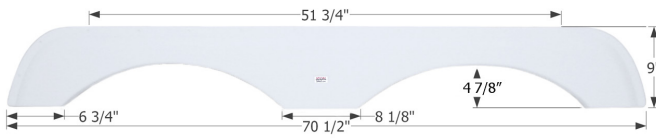

Fits various Grand Design brands including: Imagine.

- 15158** Black

**Gulf Stream Tandem Fender Skirt FS1885**

Fits various Gulfstream brands including: Conquest.

- 01885** White