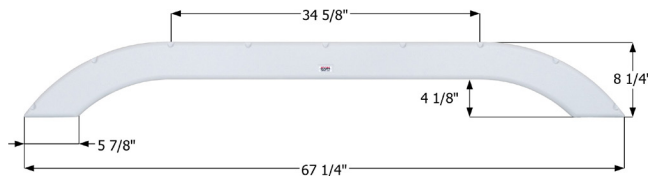

Coachmen Tandem Fender Skirt FS5481

Fits various Coachmen brands including: Freedom Express.

- **15481** White