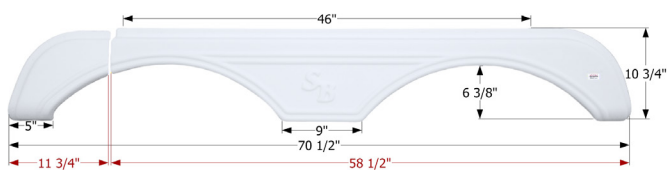

Sunnybrook Tandem Fender Skirt FS2625

Fits various Sunnybrook & Winnebago brands. Slide out split is molded into the part. 1/4" Slide Gap included in the "F" dimension. Individual pieces are 11 3/4" and 58 1/2".

12625 White