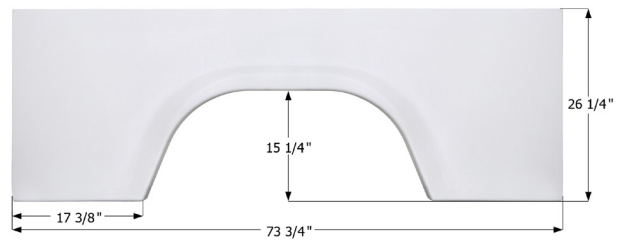

Winnebago Single Fender Skirt FS5011

Fits various Winnebago brands including: Adventurer.

15011 White (Unpainted)