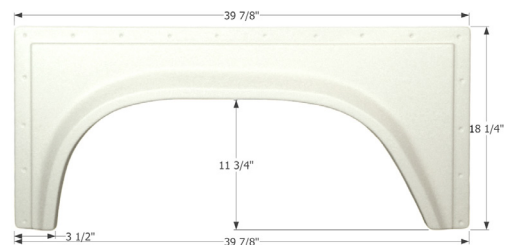

ICON Single Fender Skirt FS381 LH

Universal replacement to fit by dimension. This fender skirt is for the LEFT SIDE of the unit.

01617 Colonial White