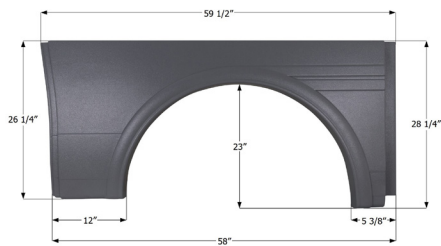

National Single Fender Skirt FS5310 LH

Fits various National brands including: Seaview. This fender skirt is for the LEFT SIDE of the unit.

15311 White (Unpainted)

NEW