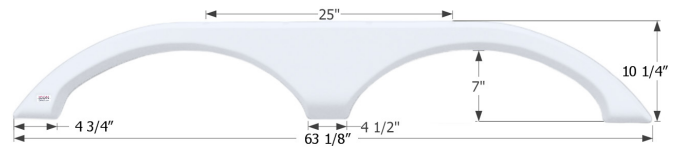

Fleetwood Tandem Fender Skirt FS1815

Fits various Fleetwood brands including: Orbit, Prowler.

01815 White

01816 Olive Grey