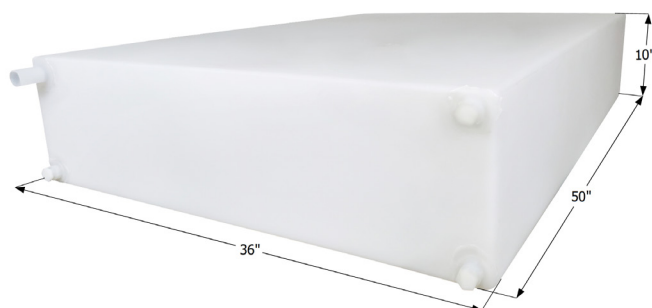

Fresh Water Tank **WT3555**

Each configuration has detailed diagrams. Go to: <http://www.icondirect.com/wt3555/> 75.00 US Gallon Capacity. 50" x 36" x 10" - 75.00 US Gallon Capacity.

14023 Replaces Jayco 0249800, 0318082

14024 Replaces Jayco 0260333, 0318083

14025 Replaces Jayco 0260334, 0318084

14057 Tank Only

14932 Tank w/ 1/2" FPT (3), 1 1/4" Filler Boss (1)

15039 Replaces Jayco 2018925

15040 Replaces Jayco 2018927