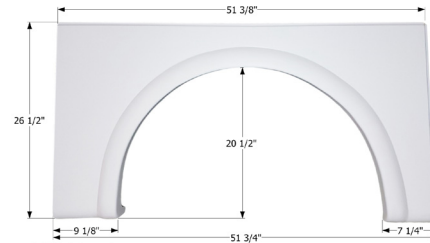

Damon Single Fender Skirt **FS2818 LH**

Fits various Damon brands including: Daybreak.

12819 White (Unpainted)