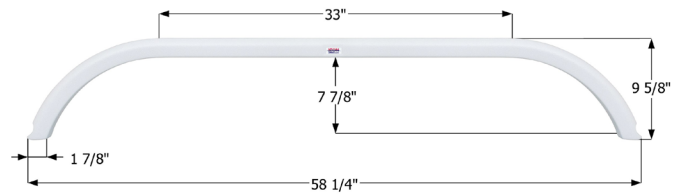

Jayco Tandem Fender Skirt FS5339

Fits various Jayco brands including: Kiwi.

15339 White