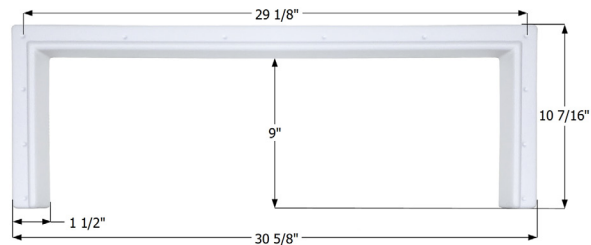

Entry Door Step Trim

Universal replacement to fit by dimension.

14467 White