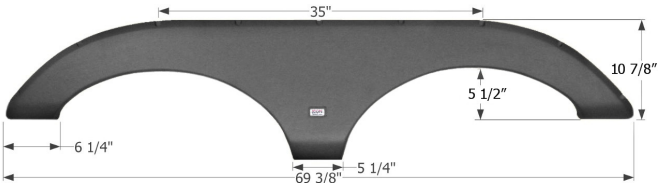

Fits various Forest River brands including: Cardinal, Blue Ridge. This fender skirt is for the RIGHT SIDE of the unit.

**01622** Taupe

**01840** White

**01841** Champagne

**Forest River Tandem Fender Skirt FS2027**