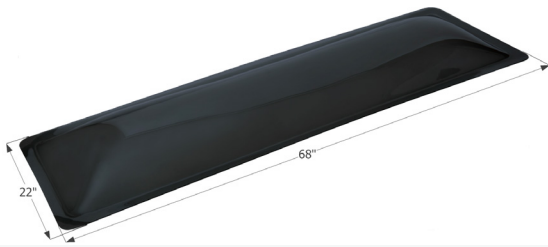

RV Skylight SL1864

Dome Dimension: 64" x 18" x 4"

Flange Dimension: 68" x 22" (2" width)

12174 Dark Smoke