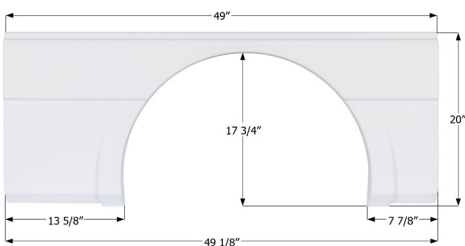

### Winnebago Single Fender Skirt **FS5989**

**LH**

Fits various Winnebago brands including: Itasca Navion. This fender skirt is for the LEFT SIDE of the unit.

**15989** White (Unpainted)