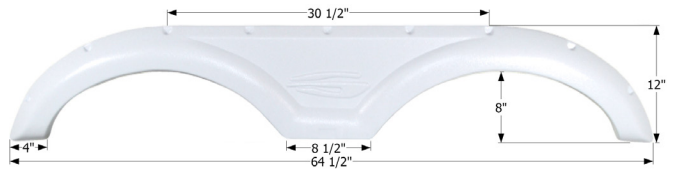

Gulf Stream Tandem Fender Skirt FS2333

Fits various Gulfstream brands including: Conquest, Seahawk.

12333 Champagne

12686 White

14136 Metallic Silver

14173 Black