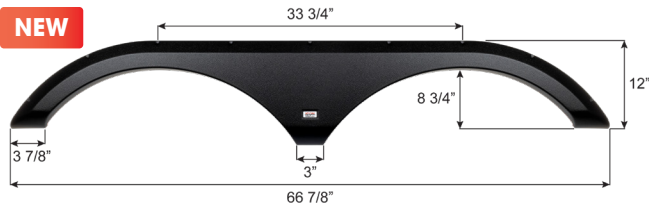

Fits various Keystone brands including: Montana.

14175 Driftwood

14324 White

14984 Black

16099 Taupe

**Keystone Tandem Fender Skirt FS4385**

Fits various Keystone brands including: Passport.

14385 Taupe