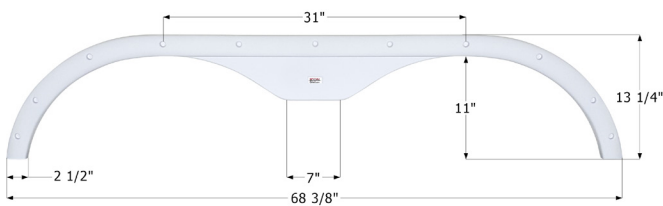

Travelaire Tandem Fender Skirt FS211

Fits various Travelaire brands including: Rustler, Westwind. Also fits various Kustom Koach brands.

01237 White

01343 Black