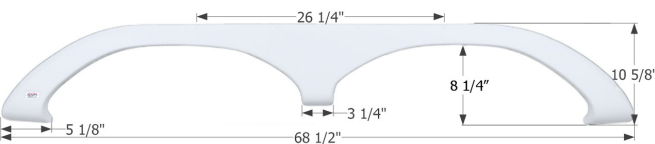

**Fleetwood Tandem Fender Skirt FS1786**

Fits various Fleetwood brands including: Euroway.

**01786** White

**Fleetwood Tandem Fender Skirt FS2007**

Fits various Fleetwood brands including: Nitrous.

**12007** White