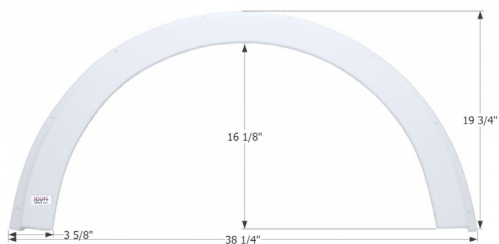

R-Vision Single Fender Skirt FS1800
Fits various R-Vision brands including: Bantam Trail Lite.
01800 White   **01801** Taupe