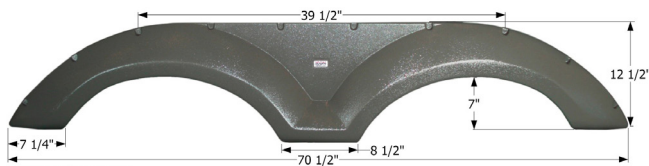

Coachmen Tandem Fender Skirt FS2597

Fits various Coachmen brands including: Chaparral. Specifically models 2012-2013 with 15" wheels.

12597 Olive Grey

12683 White

12844 Midnight Metallic Grey

14501 Black