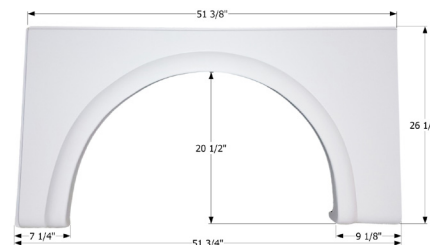

Damon Single Fender Skirt **FS2818 RH**

Fits various Damon brands including: Daybreak.

12818 White (Unpainted)