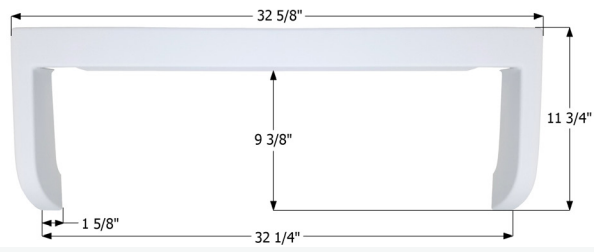

Sunline Entry Door Step Trim
Fits various Sunline brands including: Solaris SR. May fit other step trims as well, with comparable measurements.

14287 White   **15388** Black