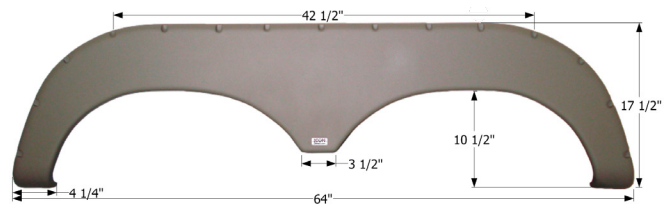

Jayco Tandem Fender Skirt FS2412

Fits various Jayco brands including: Jayfeather.

- **12412** Taupe