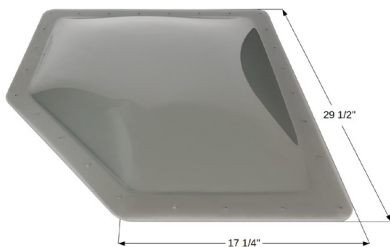

Neo-Angle RV Skylight NSL2615

Dome Dimension: 25 1/4" x 14" x 4"
Flange Dimension: 29 1/2" x 17 1/4" (2" width)

12207 Smoke

12598 White