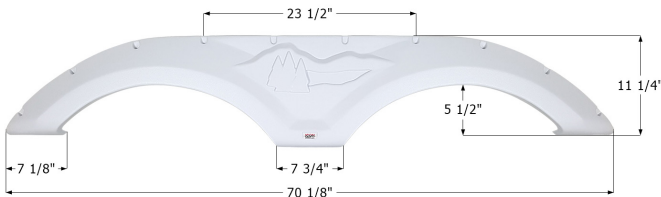

Forest River Tandem Fender Skirt FS2072

Fits various Forest River brands including: Wildcat.

12072 White   **12314** Grey

12361 Taupe   **14341** Midnight Metallic Grey