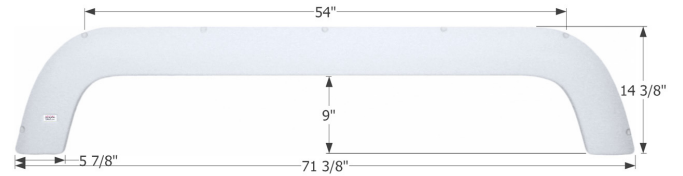

Fleetwood Tandem Fender Skirt FS2007

Fits various Fleetwood brands including: Nitrous.

12007 White