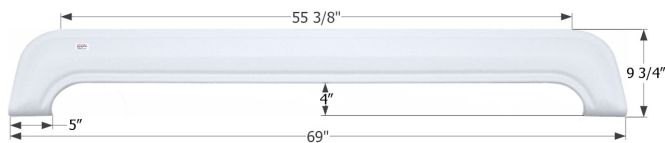

- 01953** White

**Kit Tandem Fender Skirt FS2553**

Fits various Kit brands including: Sportsmaster.

- 12553** White

**KZ Tandem Fender Skirt FS1724**

Fits various KZ brands including: Frontier.

- 01724** White      **01725** Cobalt Blue