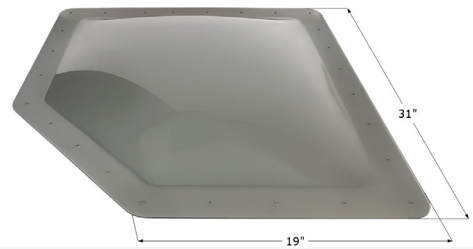

Neo-Angle RV Skylight NSL2616

Dome Dimension: 25 1/4" x 15 1/2" x 4"
Flange Dimension: 31" x 19" (2 1/2" width)

14135 Smoke

14294 White