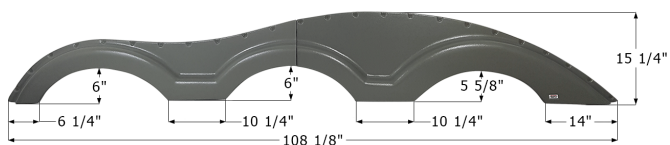

Keystone Triple Fender Skirt FS1000 LH

Fits various Keystone brands, including: Raptor. In most cases this fender is for the LEFT SIDE of the trailer. In some applications it was reversed. Compare to the photo to confirm.

- **01685** Olive Grey   **01686** White
- **12563** Black