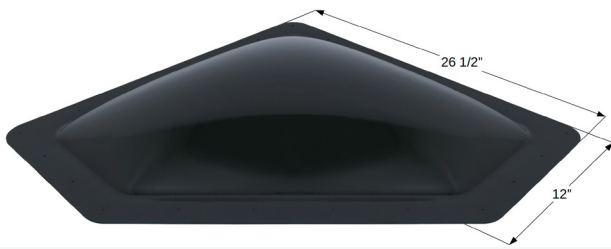

### Neo-Angle RV Skylight **NSL208**

Dome Dimension: 20" x 8" x 4"

Flange Dimension: 24" x 11" (2" width)

**01864** Clear

**01865** White

**12114** Smoke

**Neo-Angle RV Skylight NSL229**

Dome Dimension: 22 1/2" x 9" x 4 3/8"  
 Flange Dimension: 26 1/2" x 12" (2" width)