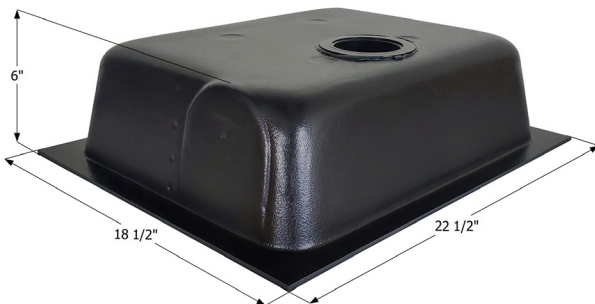

Bottom Drain HT630B-SBD

22 1/2" x 18 1/2" x 6" - 8.00 US Gallon Capacity.

00437 Tank w/ 3" Threaded, 1 1/2" Slip, & 7" OD Toilet Flange