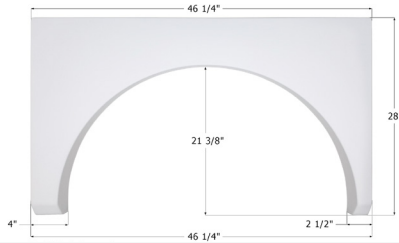

Fleetwood Single Fender Skirt **FS4363 RH**

Fits various Fleetwood brands including: Bounder. This fender skirt is for the RIGHT SIDE of the unit.

14366 White (Unpainted)