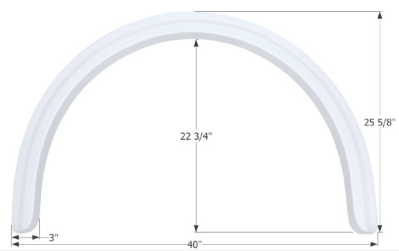

14461 White

**Four Winds Single Fender Skirt FS2038**

Fits various Four Winds brands.

12038 White

12889 Black

**Four Winds Single Fender Skirt FS4772**

Fits various Four Winds brands including: Siesta.

14772 White