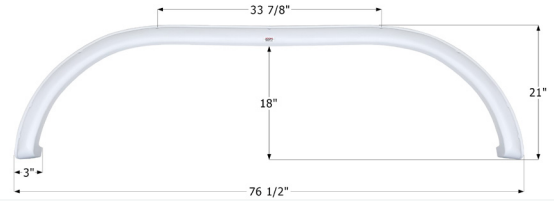

Rage'n Tandem Fender Skirt FS4096

Fits various Rage'n brands.

- 14096 White