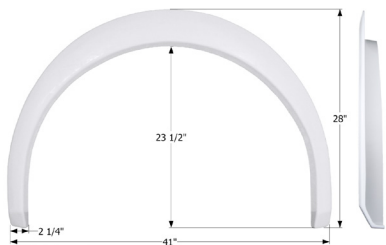

Coachmen Single Fender Skirt FS2409

Fits various Coachmen brands including: Mirada Class A.

12409 White (Unpainted)