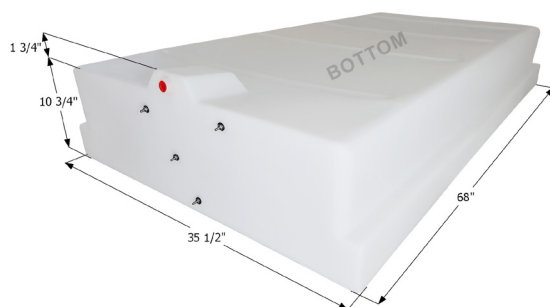

Fresh Water Tank WT3677

68" x 35 1/2" x 10 3/4" - 100.00 US Gallon Capacity.

14319 Tank w/ Sump, 1/2" FPT (1), Sensors (4)

14663 Tank Only, w/ Sump