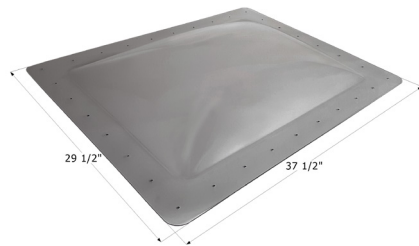

RV Skylight SL2432

Dome Dimension: 32" x 24" x 5"

Flange Dimension: 37 1/2" x 29 1/2" (2 3/4" width)

12884 Clear

14116 Smoke

14254 White