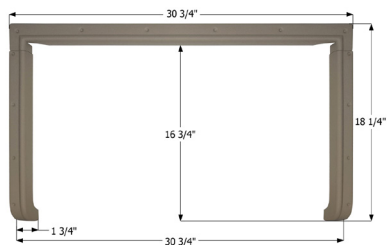

3 Piece Step Trim

Fits various steps, including Sunnybrook brands. This Step Trim is designed to be trimmable in height.

14388 Taupe

14412 White