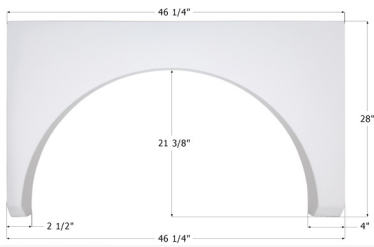

Fleetwood Single Fender Skirt **FS4363 LH**

Fits various Fleetwood brands including: Bounder. This fender skirt is for the LEFT SIDE of the unit.

14363 White (Unpainted)