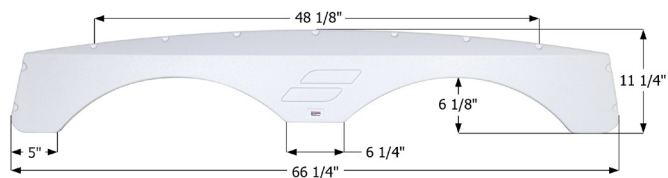

Starcraft Tandem Fender Skirt FS5041

Fits various Starcraft brands including: Autumn Ridge.

15041 White

15141 Black