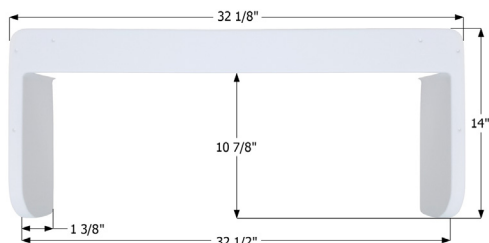

Entry Door Step Trim

Universal replacement to fit by dimension.

14401 White

14929 Black