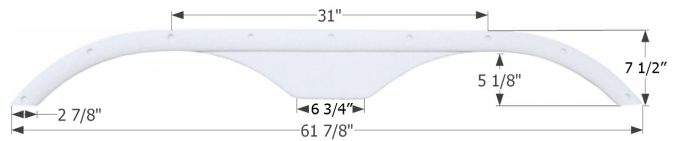

Kustom Koach Tandem Fender Skirt FS1747

Fits various Kustom Koach brands including: Westwind.

- **01747** White