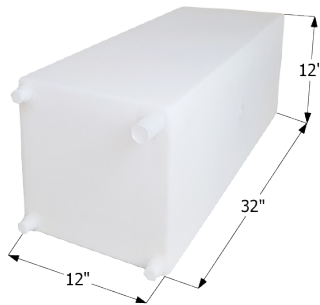

Fresh Water Tank **WT2472**

32" x 12" x 12" - 20.00 US Gallon Capacity.

12506 Tank Only

12736 Tank w/ 1/2" FPT (3), 1 1/4" Filler Boss (1)