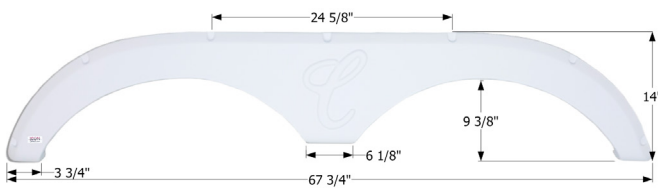

Fits various Forest River brands including: Cedar Creek.

**12690** Taupe

**Forest River Tandem Fender Skirt FS2779**

Fits various Forest River brands including: Flagstaff.

**12779** Dark Khaki                      **14005** Mauve Grey  
**14064** Black