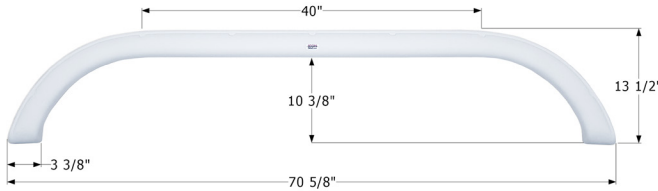

Forest River Tandem Fender Skirt FS2876

Fits various Forest River brands including: Stealth.

12876 White 14930 Black