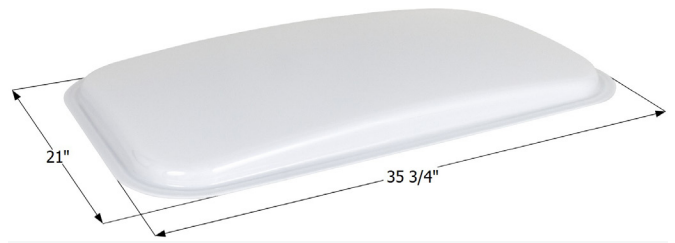

RV Skylight SL1933

Dome Dimension: 33 3/4" x 19" x 3"

Flange Dimension: 35 3/4" x 21" (1" width)

15355 White