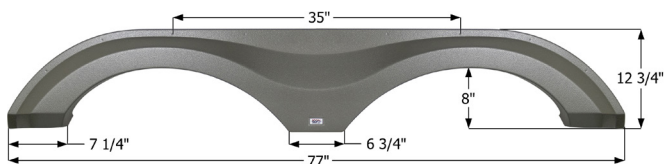

Grand Design Tandem Fender Skirt FS5012

Fits various Grand Design brands including: Reflection. Also fits various Ember RV models.

- **15012** Metallic Grey   **15043** Black
- **15469** Tan   **15503** Quicksilver