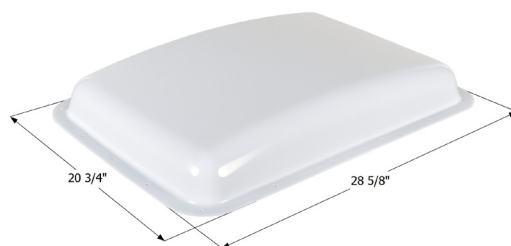

### RV Skylight **SL1733**

Dome Dimension: 33 1/2" x 17 1/2" x 4"

Flange Dimension: 37 1/2" x 21 1/2" (2" width)

**12198** Smoke

**12214** Clear

**14521** White