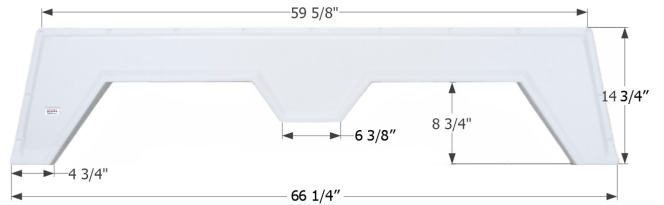

Kustom Koach Tandem Fender Skirt FS1737

Fits various Kustom Koach and Travelaire brands including: Rustler.

- **01737** White