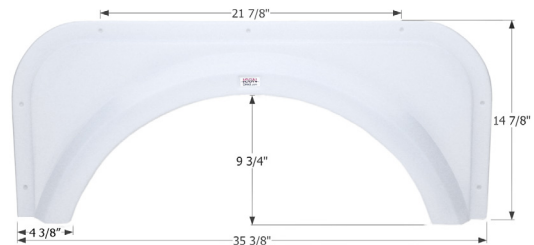

Vanguard Single Fender Skirt FS1962

Fits various Vanguard brands including: Security.

01962 White