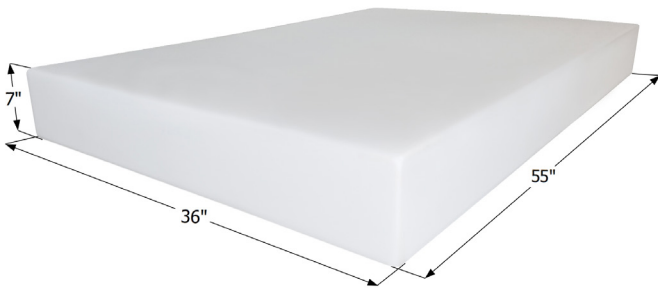

Fresh Water Tank **WT1495**

55" x 36" x 7" - 57.00 US Gallon Capacity.

14323 Tank Only, w/ Sump

14370 Tank Only, w/o Sump

15967 Tank w/ Sump, 1/2" FPT (3), Sensors (4)