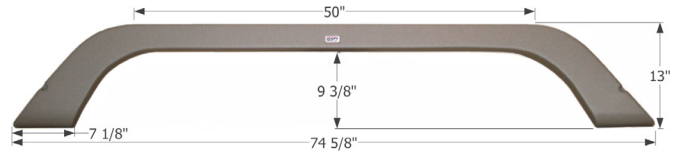

Thor Tandem Fender Skirt FS2244

Fits various Thor brands including: AeroStar, Dutchmen.

12244 Taupe