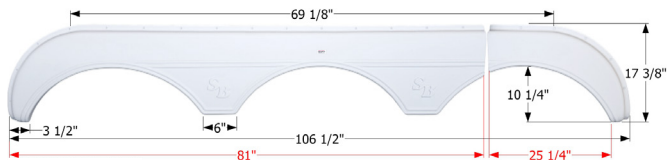

Sunnybrook Triple Fender Skirt FS2661

Fits various Sunnybrook brands. Slide out split is molded into the part. 1/4" Slide Gap included in the "F" dimension. Individual pieces are 81" & 25 1/4". Sunnybrook part number is FT132LH CH.

12661 White