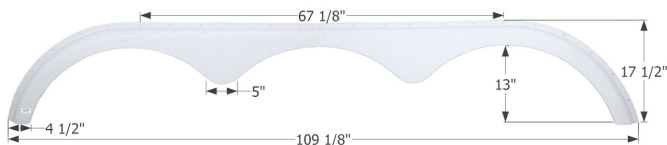

Pace American Triple Fender Skirt FS2064

Fits various Pace American Custom built trailers.

12064 White

14981 Black