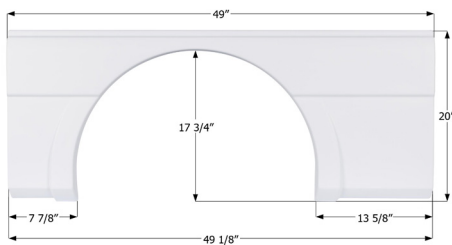

### Winnebago Single Fender Skirt **FS5989**

**LH**

Fits various Winnebago brands including: Itasca Navion. This fender skirt is for the LEFT SIDE of the unit.

**15989** White (Unpainted)