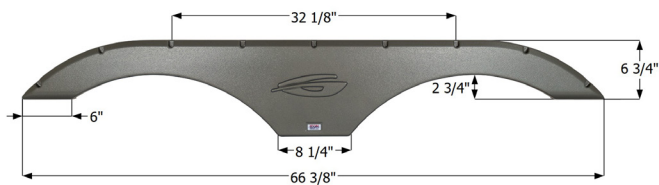

Gulf Stream Tandem Fender Skirt FS5467

Fits various Gulf Stream brands including: King Sport.

15467 Metallic Grey