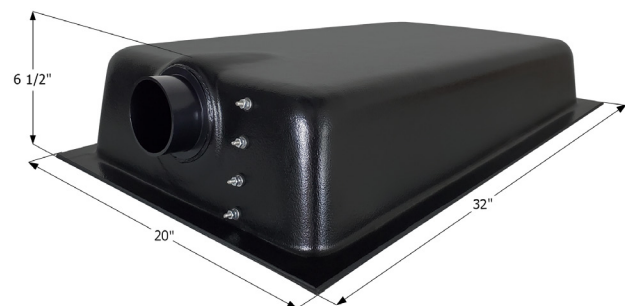

### Center End Drain **HT339-ED**

51 1/2" x 24 3/4" x 10" - 37.50 US Gallon Capacity.

**12429** Tank w/ 3" Spigot & Sensors Installed