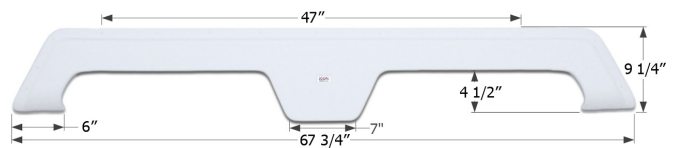

Kustom Koach Tandem Fender Skirt FS1953

Fits various Kustom Koach brands. Also fits various Thor brands including: Crossroads Sunset Trail.

- **01953** White