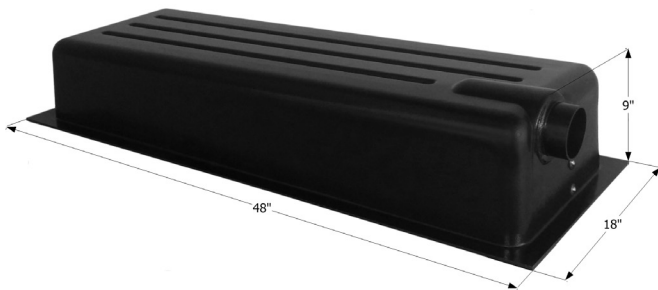

Right End Drain **HT162-ED**

48" x 18" x 9" - 24.00 US Gallon Capacity.

12377 Tank w/ 3" Spigot & Sensors Installed