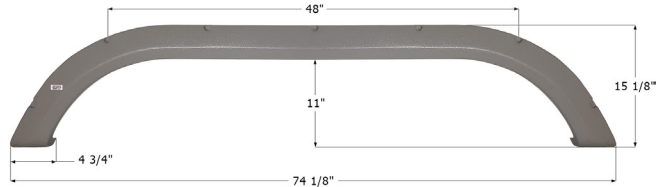

Carriage Tandem Fender Skirt FS1756

Fits various Carriage brands including: Cameo, Cabo, Carri-Lite, Royal. Also fits various Evergreen brands.

01756 White

01797 Mauve Grey

12014 Copper Rose Metallic

14507 Metallic Bronze