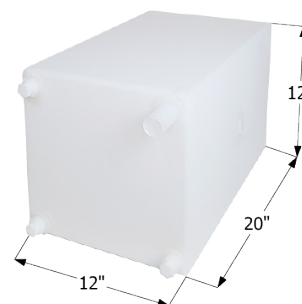

**12503** Tank Only

**12733** Tank w/ 1/2" FPT (3), 1 1/4" Filler Boss (1)

**Fresh Water Tank WT2467**

30" x 16" x 8" - 15.00 US Gallon Capacity.

**12501** Tank Only

**12731** Tank w/ 1/2" FPT (3), 1 1/4" Filler Boss (1)