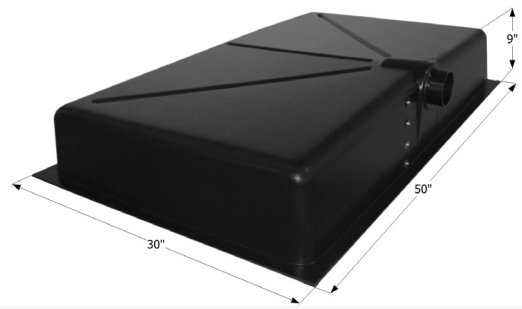

Center Side Drain HT138-SD

50" x 30" x 9" - 44.00 US Gallon Capacity.

12423 Tank w/ 3" Spigot & Sensors Installed