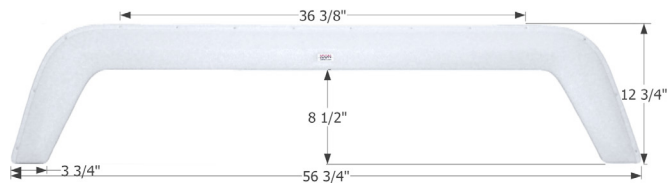

Forest River Tandem Fender Skirt FS2129

Fits various Forest River brands including: Rockwood Roo.

12129 White