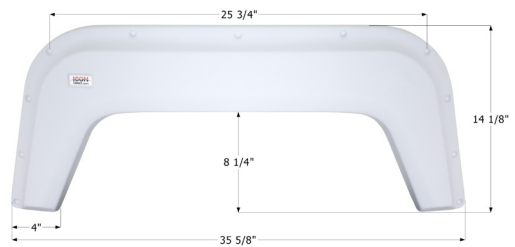

ICON Single Fender Skirt FS370

Universal replacement to fit by dimension.

00401 Colonial White

00402 White