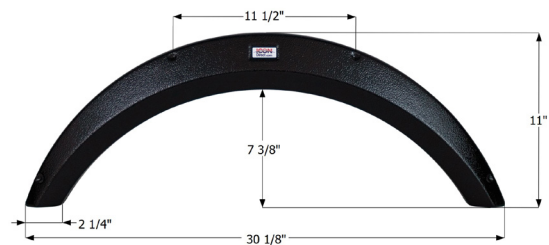

Winnebago Single Fender Skirt FS5291

Fits various Winnebago brands including: Micro Minnie.

15291 Black