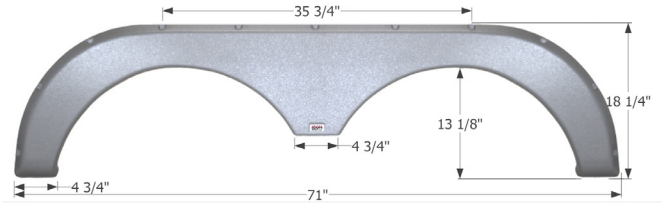

Thor Tandem Fender Skirt FS2290

Fits various Thor brands including: Tahoe.

12290 Metallic Silver