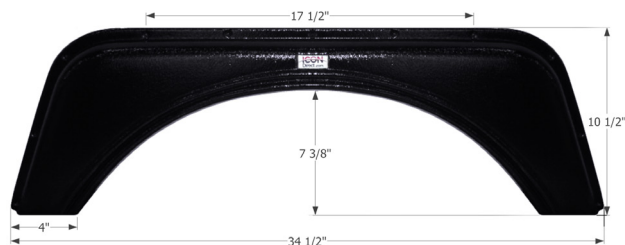

Skyline Single Fender Skirt FS2324
Fits various Layton brands including: Skyline, Nomad Lite. Also fits various Lance brands.
12324 Black   **14108** White