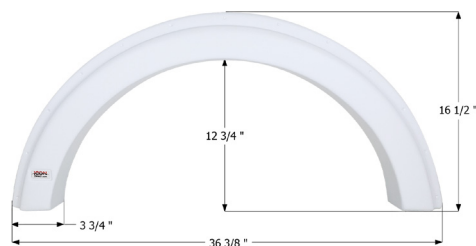

ICON Single Fender Skirt FS1759

Universal replacement to fit by dimension. Also fits various Wolverine & Prolite brands.

01759 White

12151 Black