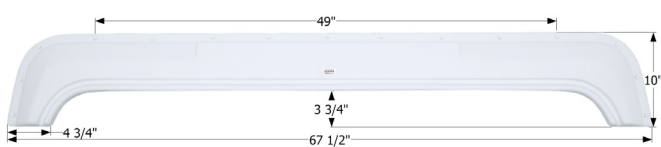

Kit Tandem Fender Skirt FS2553

Fits various Kit brands including: Sportsmaster.

- **12553** White