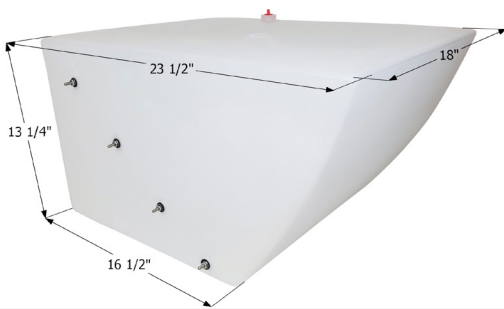

Fresh Water Tank **WT3615**

23 1/2" x 18" x 13 1/4" - 20.00 US Gallon Capacity.

14210 Replaces Jayco 0260385