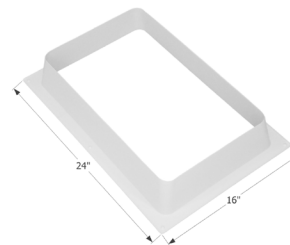

Skylight Inner Garnish SL1422

Dome Dimension: 22" x 14" x 4 3/4" trimmable
Flange Dimension: 24" x 16" (1" width)

01936 White