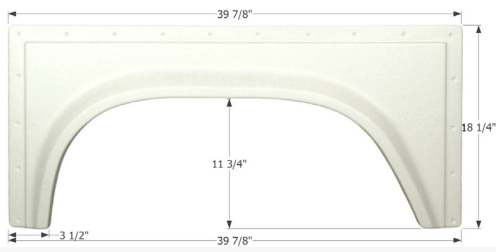

### ICON Single Fender Skirt FS381 LH

Universal replacement to fit by dimension. This fender skirt is for the LEFT SIDE of the unit.

01617 Colonial White

**ICON Single Fender Skirt FS381 RH**  
 Universal replacement to fit by dimension. This fender skirt is for the RIGHT SIDE of the unit.