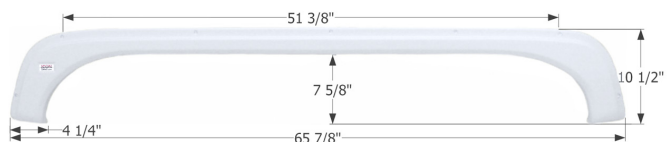

KZ Tandem Fender Skirt FS1846

Fits various KZ brands including: Sportsmen, Frontier.

01565 Cobalt Blue

01846 White

01847 Taupe

14400 Black