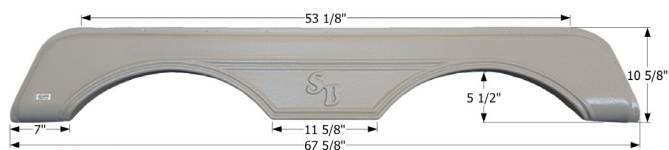

Sunnybrook Tandem Fender Skirt FS2655

Fits various Sunnybrook & Winnebago brands. Sunnybrook part number is FD175 (embossed in center leg bottom).

12655 Mauve Grey

12820 White