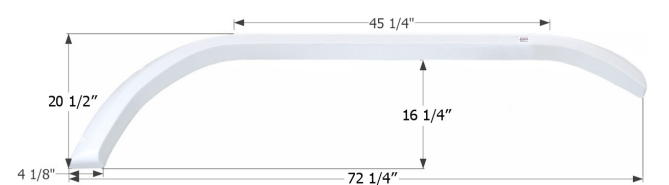

Carriage Tandem Fender Skirt FS1792S

Fits various Carriage brands including: Cameo, Cabo, Carri-Lite, Royal. This fender skirt is split. Also available as a whole skirt (FS1792).

01794 White

01795 Metallic Silver

12549 Champagne