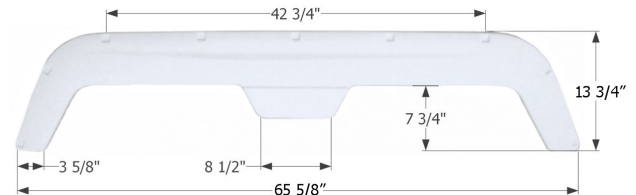

Fleetwood Tandem Fender Skirt **FS750**

Fits various Fleetwood brands including: Wilderness, Prowler.

01540 White