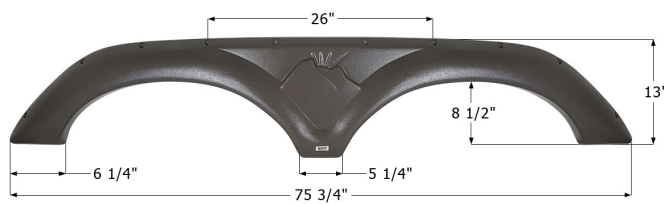

Keystone Tandem Fender Skirt FS4175

Fits various Keystone brands including: Montana.

14175 Driftwood

14324 White

14984 Black

16099 Taupe