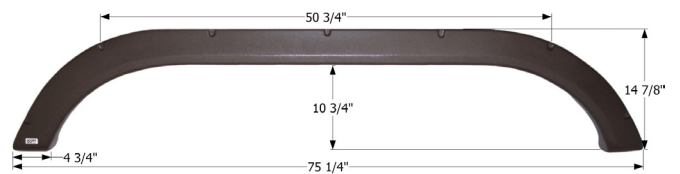

Fits various Dutchmen brands including: Adirondack, Sandpiper.

**01690** White      **01691** Dark Grey

**Dutchmen Tandem Fender Skirt FS5314**

Fits various Dutchmen brands including: Aristocrat.

**15314** White