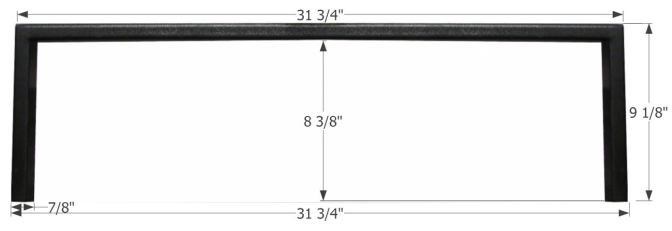

Travelaire Entry Door Step Trim
Fits various Travelaire brands.

01241 Black   **12674** White