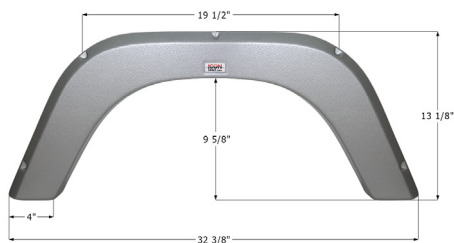

Forest River Single Fender Skirt **FS4132**

Fits various Forest River brands including: Surveyor.

14132 Metallic Silver