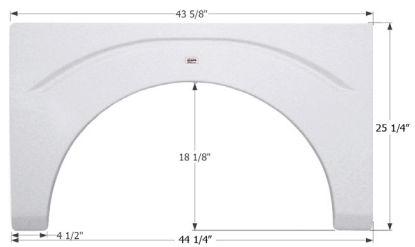

Fleetwood Single Fender Skirt FS2044
Fits various Fleetwood brands including: Southwind.

12044 White (Unpainted)