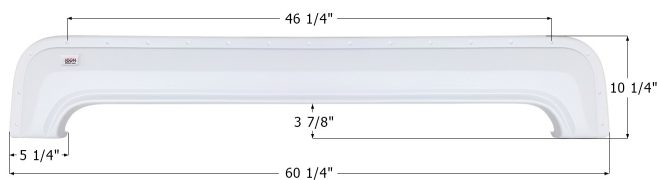

**15337** Black

**Dutchmen Tandem Fender Skirt FS1788**

Fits various Dutchmen brands including: Classic, Sport, Denali, Four Winds.

**01788** White

**01789** Champagne

**Dutchmen Tandem Fender Skirt FS1813**