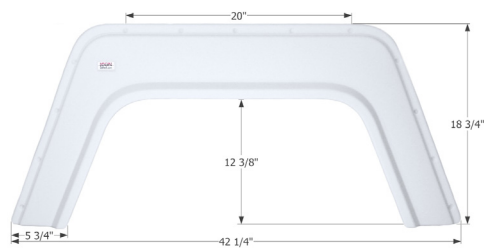

ICON Single Fender Skirt FS1738

Universal replacement to fit by dimension.

01738 White

01745 Colonial White