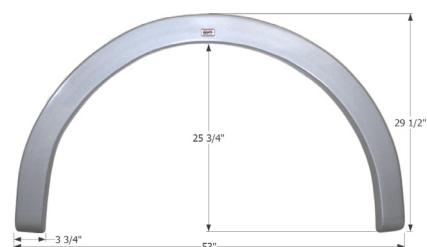

Gulf Stream Single Fender Skirt FS1977
Fits various Gulf Stream brands including: Friendship.

01977 Metallic Silver