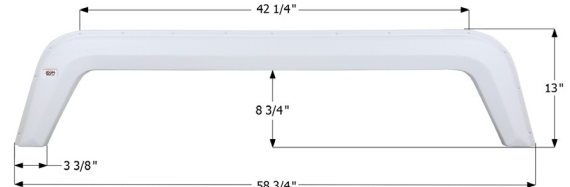

Dutchmen Tandem Fender Skirt FS1767

Fits various Dutchmen brands including: AeroLite.

01767 White

14708 Black