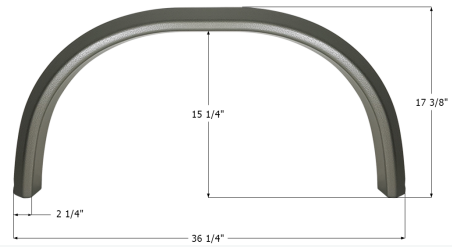

Forest River Single Fender Skirt **FS4405**

Fits various Forest River brands including: Forester.

14405 Cloud Silver

14519 White