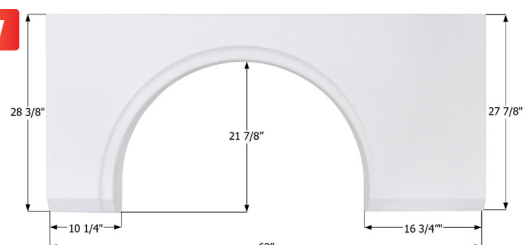

REV Single Fender Skirt FS5917

Class A fender panel. Fits various Fleetwood brands.

15917 White (Unpainted)