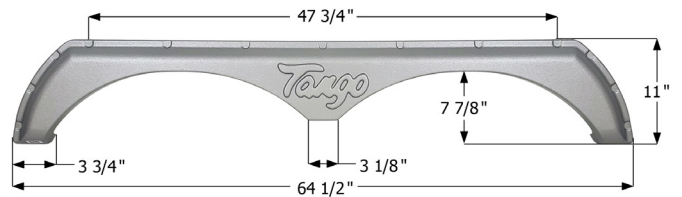

Pacific Coachworks Tandem Fender Skirt FS4666

Fits various Pacific Coachworks brands including: Tango.

14666 Metallic Silver