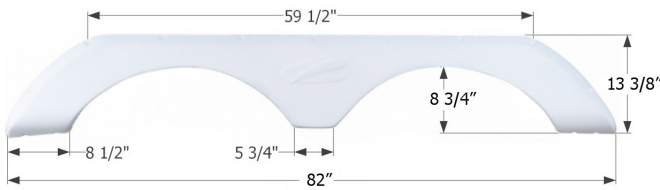

R-Vison Tandem Fender Skirt FS776

Fits various R-Vison brands including: Bayhauler, Trail-lite, Trail-Sport.

- 01634 Metallic Grey   01641 White
- 14317 Black