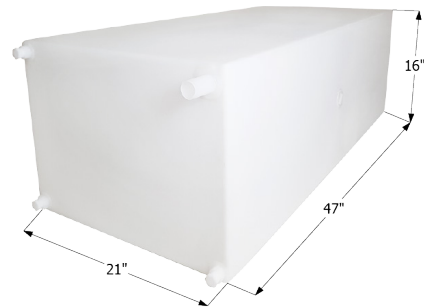

Fresh Water Tank **WT2456**

47" x 21" x 16" - 63.00 US Gallon Capacity.

12456 Tank Only

12720 Tank w/ 1/2" FPT (3), 1 1/4" Filler Boss (1)