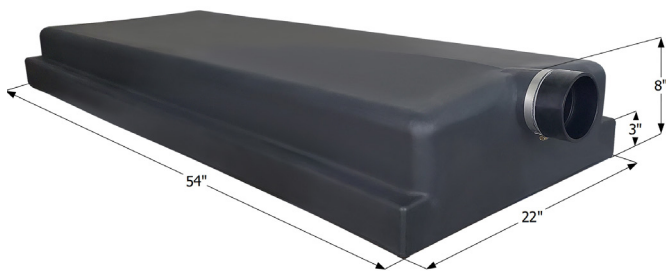

**Center End Drain H3857**Each configuration has detailed diagrams. Go to: <https://www.icondirect.com/holding-tank-h3857-10-gal/>  
38 3/4" x 24" x 3 1/2" - 10.00 US Gallon Capacity.

14889 Replaces Forest River H1104