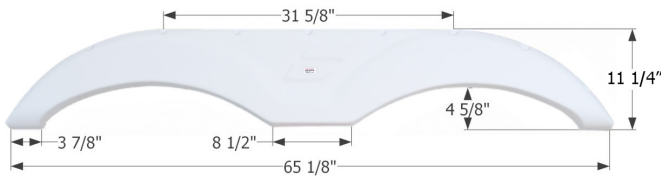

Starcraft Tandem Fender Skirt FS1699

Fits various Starcraft brands including: Aruba.

01699 White

01700 Metallic Grey