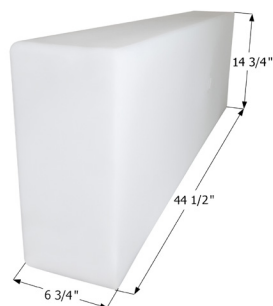

Fresh Water Tank WT3742

44 1/2" x 14 3/4" x 6 3/4" - 18.00 US Gallon Capacity.

14433 Tank Only

14434 Tank w/ 1/2" FPT (3), 1 1/4" Filler Boss (1)