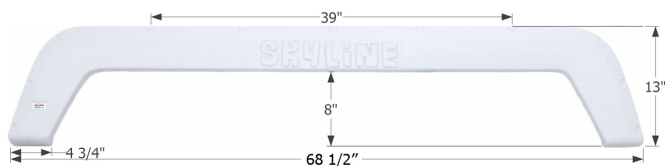

Skyline Tandem Fender Skirt FS1933

Fits various Layton brands including: Skyline.

01933 White

01934 Light Grey