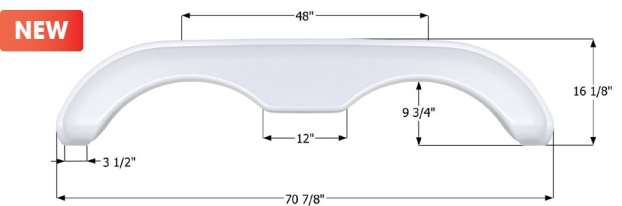

REV Tandem Fender Skirt FS5809

Fits various Fleetwood brands.

- 15809 White