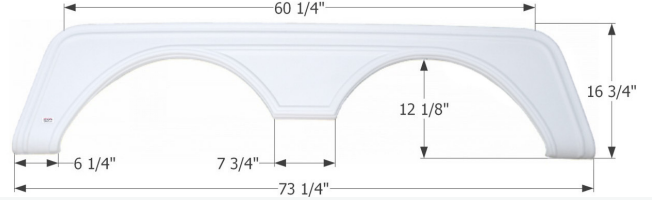

Newmar Tandem Fender Skirt FS784

Fits various Newmar brands including: American Star, Cypress, Torrey Pine, X-Aire.

01654 White