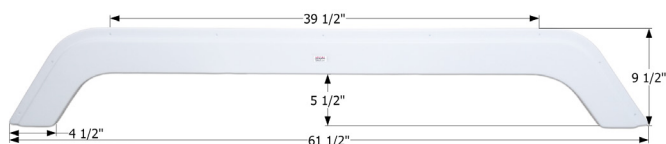

Sunnybrook Tandem Fender Skirt FS2636

Fits various Sunnybrook & Winnebago brands.

12636 White

14217 Black