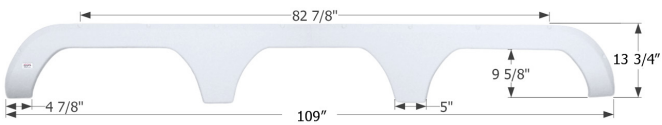

Travel Supreme Triple Fender Skirt FS1964

Fits various Travel Supreme brands including: River Canyon.

01964 White

01965 Taupe

14343 Grey

14375 Black