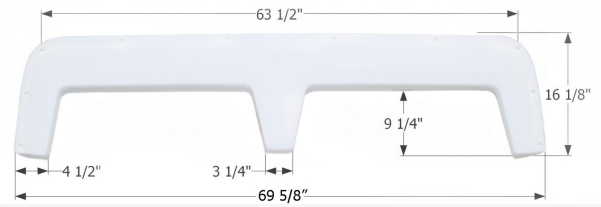

Travelaire Tandem Fender Skirt FS766

Fits various Travelaire brands.

01619 White