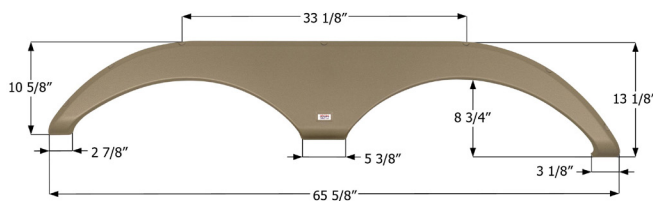

Forest River Tandem Fender Skirt FS5658RH

Fits various Forest River brands including: Blue Ridge. This fender skirt is for the RIGHT SIDE of the trailer.

15659 Taupe