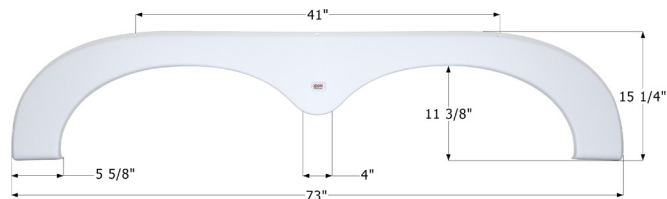

Keystone Tandem Fender Skirt FS1715

Fits various Keystone brands including: Outback, Zeppelin II.

01715 White

01716 Taupe

12302 Tan