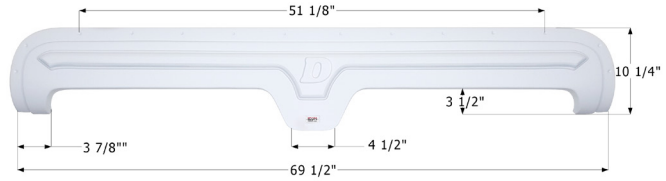

Dutchmen Tandem Fender Skirt FS1714

Fits various Dutchmen brands including: Signature.

01714 White