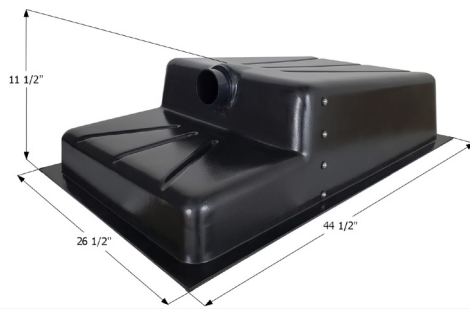

### Recessed Drain HT152-RE

The shelf is 5" deep and the recess is 6" long.  
43" x 24" x 12" - 31.00 US Gallon Capacity.

**12419** Tank w/ 3" Spigot & Sensors Installed