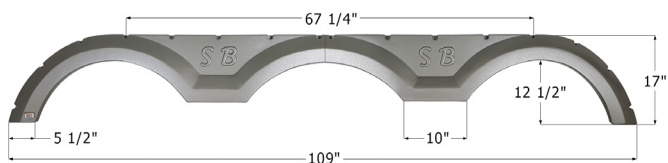

Sunnybrook Triple Fender Skirt FS4150

Fits various Sunnybrook brands.

14150 Metallic Grey