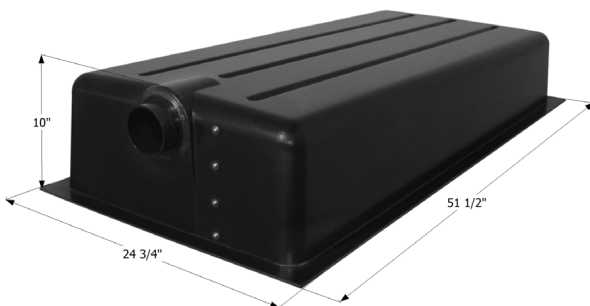

Center End Drain **HT339-ED**

51 1/2" x 24 3/4" x 10" - 37.50 US Gallon Capacity.

12429 Tank w/ 3" Spigot & Sensors Installed