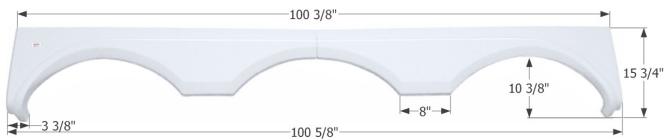

Gulf Stream Triple Fender Skirt FS1753

Fits various Gulfstream brands including: Yellowstone.

01753 White

01754 Champagne