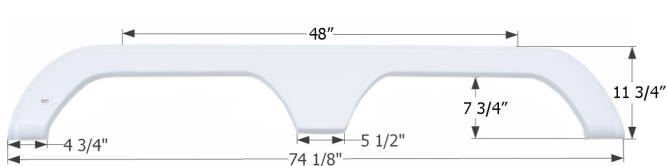

14099 White

**Thor Tandem Fender Skirt FS6328**

Fits various Thor models.

16328 White

**Thor Tandem Fender Skirt FS4186**

Fits various Thor brands including Crossroads, Kingston.

14186 White

**Thor Tandem Fender Skirt FS789**