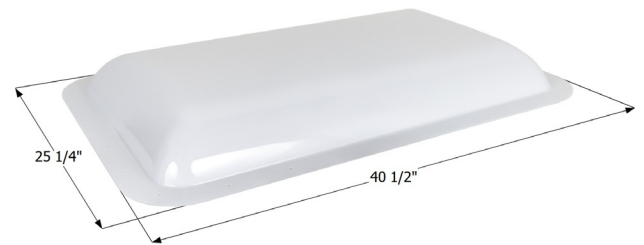

RV Skylight SL2136

Dome Dimension: 36 1/2" x 21 1/4" x 4 1/4"

Flange Dimension: 40 1/2" x 25 1/4" (2" width)

15345 White