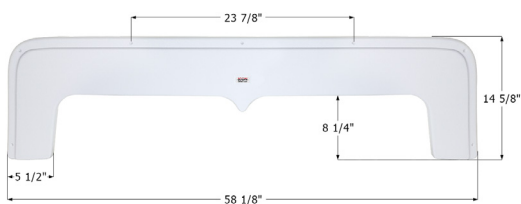

TANDEM FENDER SKIRTS

Aliner Tandem Fender Skirt **FS4314**

Fits various Aliner brands including: Cabin A.

14314 White