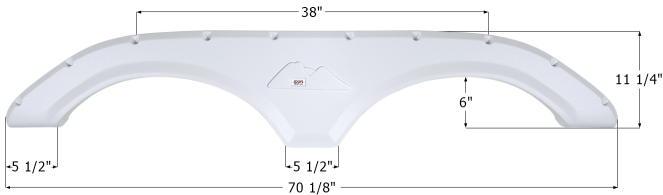

Keystone Tandem Fender Skirt FS1772

Fits various Keystone brands including: Montana.

01772 White

01780 Metallic Grey

12551 Black

14561 Champagne

16712 Twilight Grey Metallic