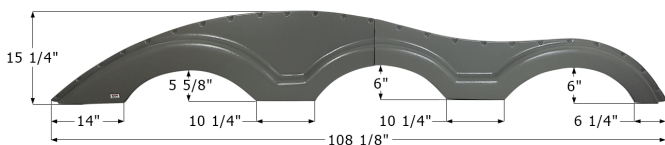

Keystone Triple Fender Skirt FS1000 RH

Fits various Keystone brands, including: Raptor. In most cases this fender is for the RIGHT SIDE of the trailer. In some applications it was reversed. Compare to the photo to confirm.

- **01673** White   **01679** Olive Grey
- **12562** Black