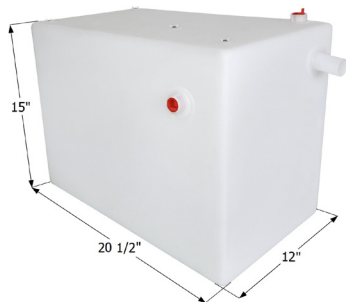

Fresh Water Tank **WT3854**

20 1/2" x 15" x 12" - 12.00 US Gallon Capacity.

14883 Replaces Forest River 0206