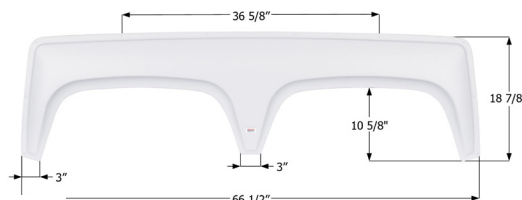

Fleetwood Tandem Fender Skirt FS6036

Fits various Fleetwood brands including: Prowler.

16036 White