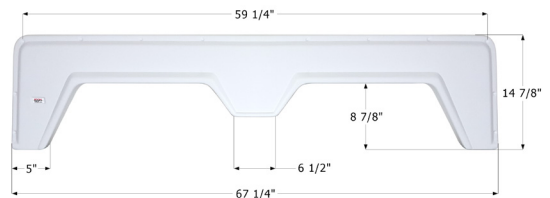

ICON Tandem Fender Skirt FS310A

Universal replacement to fit by dimension.

- 00389 Colonial White
- 00390 White
- 12835 Black