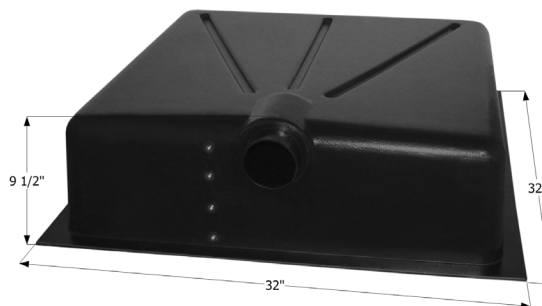

Center End Drain HT165-ED

32" x 32" x 9 1/2" - 25.00 US Gallon Capacity.

12415 Tank w/ 3" Spigot & Sensors Installed