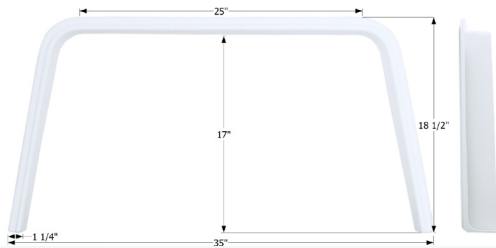

12311 White

**Coachmen Single Fender Skirt FS2801**

Fits various Coachmen brands including: Mirada Class A. Passenger side front.

12801 White (Unpainted)

**Coachmen Single Fender Skirt FS2391**

Fits various Coachmen brands including: Frelander.