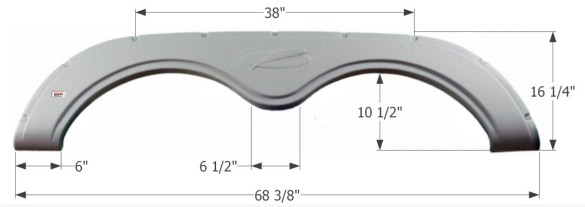

R-Vison Tandem Fender Skirt FS782

Fits various R-Vison brands including: Trail-lite.

- 01651 White   01652 Light Grey
- 01829 Taupe