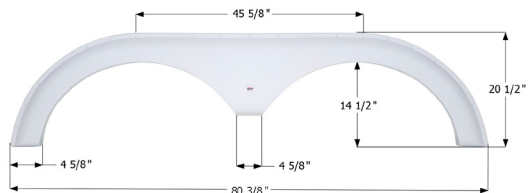

Fits various Dutchmen brands including: Dutchmen Lite.

01813 White

**Dutchmen Tandem Fender Skirt FS2190**

Fits various Dutchmen brands including: Denali.

12190 White

**Dutchmen Tandem Fender Skirt FS1904**