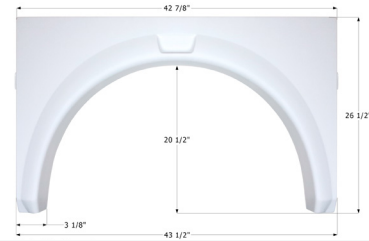

Coachmen Single Fender Skirt FS2802

Fits various Coachmen brands including: Mirada Class A. Rear Driver and Passenger sides.

12802 White (Unpainted)