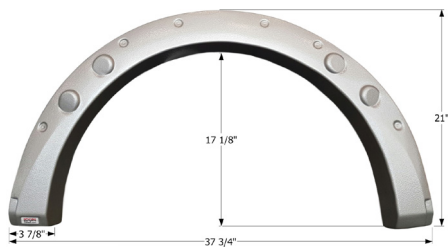

Fits various Coachmen brands including: Mirada Class A.

12409 White (Unpainted)

**Coachmen Single Fender Skirt FS5595**

Fits various Coachmen brands including: Mirada Class A (front).

15595 White (Unpainted)