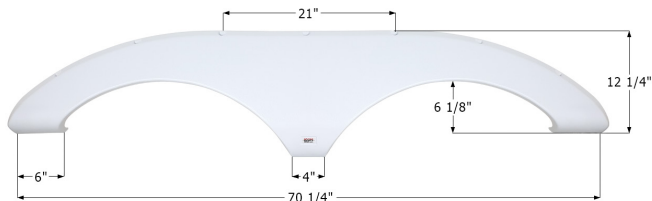

01699 White

01700 Metallic Grey

**Starcraft Tandem Fender Skirt FS2710**

Fits various Starcraft brands including: Antigua.

12710 White

**Starcraft Tandem Fender Skirt FS4133**

Fits various Starcraft brands including: Aruba. The original part had hidden fasteners, the aftermarket replacement has screw recesses.