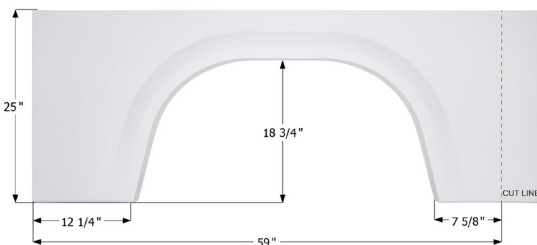

Winnebago Single Fender Skirt FS4529

Trimable for left/right side. Trim marks and reinforcements included for either side ready for glue-in. Replaces rear fender skirt and may fit the front. Fits various Winnebago brands including: Brave.

14529 White (Unpainted)