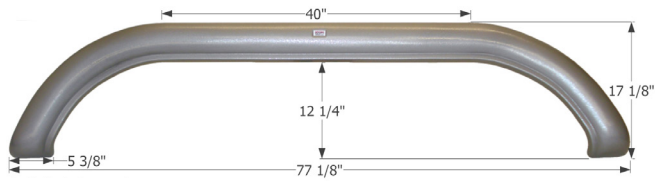

**12309** White

**Dutchmen Tandem Fender Skirt FS1708**

Fits various Dutchmen brands including: Colorado.

**01708** White

**01709** Champagne

**DRV Luxury Suites Tandem Fender Skirt FS2138**

Fits various DRV Luxury Suite and Potomac brands. This fender skirt mounts to the side of the RV via screws drilled in from the backside, through the fender skirts inner liner.