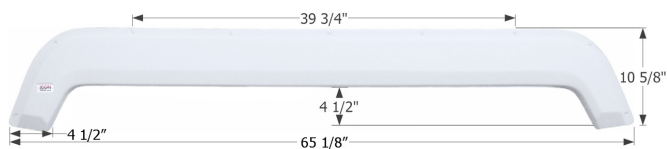

KZ Tandem Fender Skirt FS1802

Fits various KZ brands including: Sportsmen.

01802 White