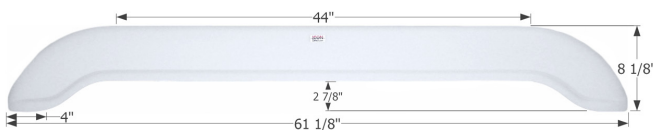

Extreme RV Tandem Fender Skirt FS1913

Fits various Extreme RV brands including: Sportsmaster. The skirt is fastened with a flange on the underside for hidden fastening.

- **01913** White