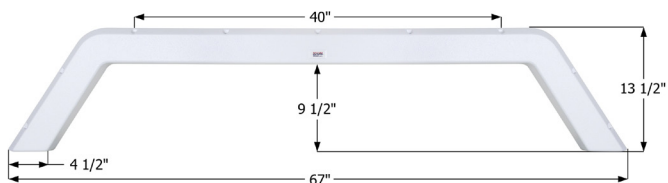

Thor Tandem Fender Skirt FS4995

Fits various Thor brands including Kodiak Skamper.

14995 White