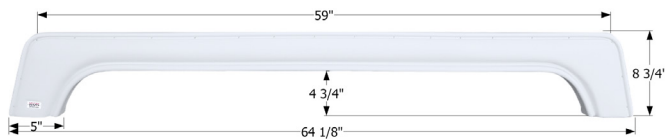

Lance Tandem Fender Skirt FS2826

Fits various Lance brands. Also fits various Fleetwood brands including: Pioneer.

12826 White

14285 Black