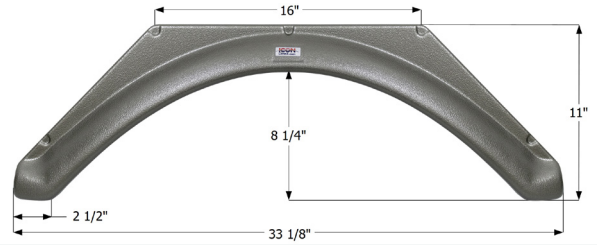

Jayco Single Fender Skirt FS4998
Fits various Jayco brands including: Gulf Breeze.

14998 Metallic Grey