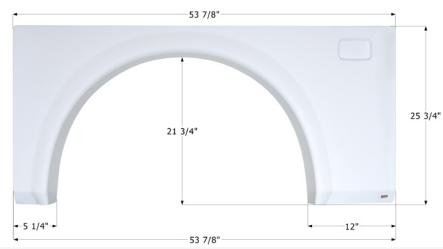

12311 White

**Coachmen Single Fender Skirt FS2801**

Fits various Coachmen brands including: Mirada Class A. Passenger side front.

12801 White (Unpainted)

**Coachmen Single Fender Skirt FS2391**

Fits various Coachmen brands including: Frelander.