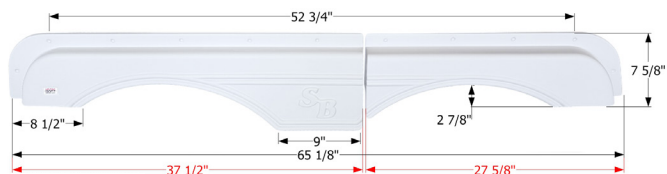

Sunnybrook Tandem Fender Skirt FS2623

Fits various Sunnybrook & Winnebago brands. Slide out split is molded into the part. 1/4" Slide Gap included in the "F" dimension. Individual pieces are 37 1/2" and 27 5/8".

12623 White