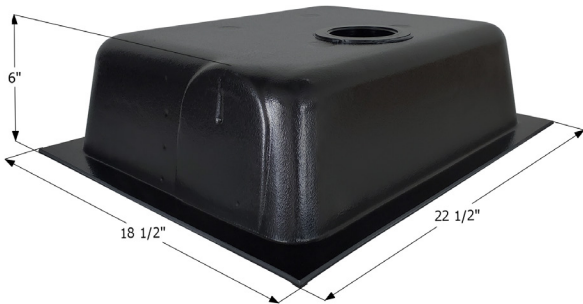

Bottom Drain HT630A-BD

22 1/2" x 18 1/2" x 6" - 8.00 US Gallon Capacity.

00436 Tank w/ 3" Threaded Fitting Installed