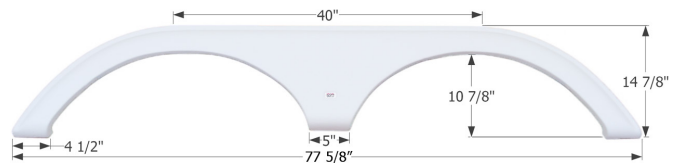

Thor Tandem Fender Skirt FS1775

Fits various Thor brands including: Citation.

01775 White

01783 Grey Rose