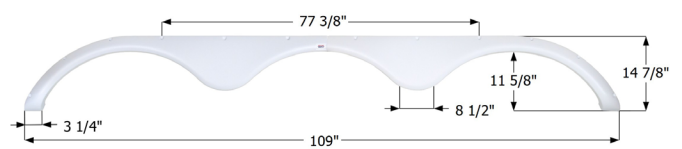

01931 White

12327 Black

**Gulf Stream Triple Fender Skirt FS1821**

Fits various Gulfstream brands including: Enduramax Wide Open.

01821 Black

14750 White

**Jayco Triple Fender Skirt FS5292**

Fits various Jayco models including: Recon.