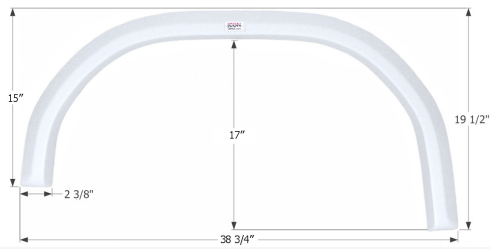

### Damon Single Fender Skirt **FS1899 LH**

Fits various Damon brands including: Challenger. This fender skirt is for the LEFT SIDE of the unit.

**01910** White