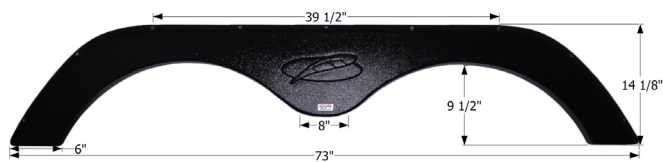

R-Vision Tandem Fender Skirt FS2411

Fits various R-Vision brands.

12411 Black