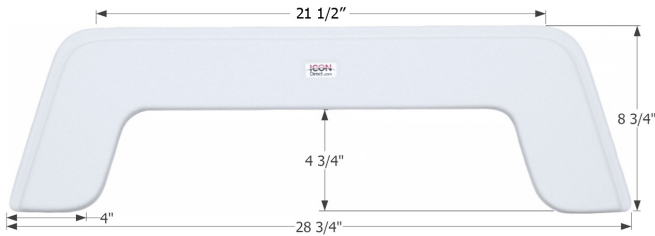

Bonair Single Fender Skirt FS2022

Fits various Bonair brands.

12022 White