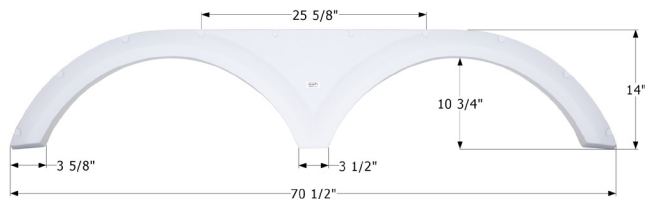

- 12547** Mauve Grey

**Keystone Tandem Fender Skirt FS2809**

Fits various Keystone brands including: Montana Mountaineer.

- 12809** Mauve Grey **14146** Winchester Brown
- 14982** Taupe

**Keystone Tandem Fender Skirt FS2842**