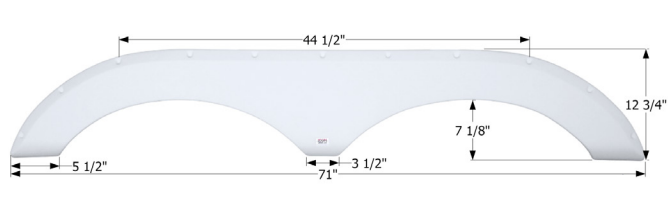

**12323** Metallic Silver

**Palomino Tandem Fender Skirt FS6037**

Fits various Palomino brands including: Columbus.

**16037** White

**Palomino Tandem Fender Skirt FS6193**  
Fits various Palomino models including: SolAire  
**16193** Black