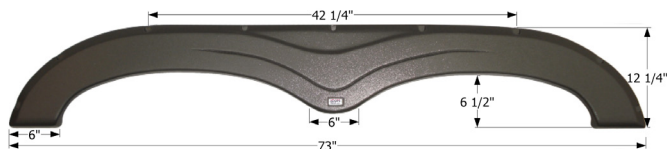

Keystone Tandem Fender Skirt FS2572

Fits various Keystone brands including: Outback.

- **12572** Twilight Grey Metallic