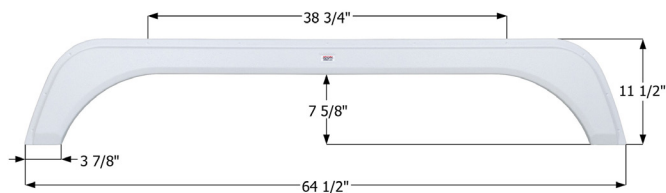

01677 Taupe

**KZ Tandem Fender Skirt FS4997**

Fits various KZ brands including: Sportsmen.

14997 Grey

**KZRv Tandem Fender Skirt FS6399**

Fits various KZ models including: Sportsmen & Frontier.

16339 Black

**KZ Tandem Fender Skirt FS5294**