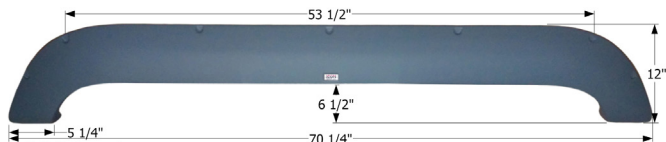

**Weekend Warrior Tandem Fender Skirt
FS2711**

Fits various Weekend Warrior brands including: Carbon Lite.

12711 Slate Grey

**TRIPLE
FENDER SKIRTS**