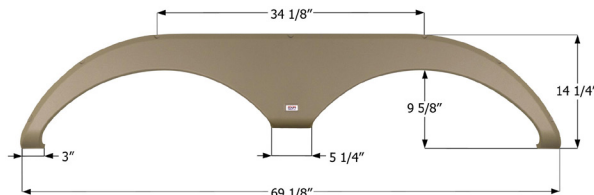

**15322** Twilight Grey Metallic

**Forest River Tandem Fender Skirt FS5658LH**

Fits various Forest River brands including: Blue Ridge. This fender skirt is for the LEFT SIDE of the trailer.

**15658** Taupe