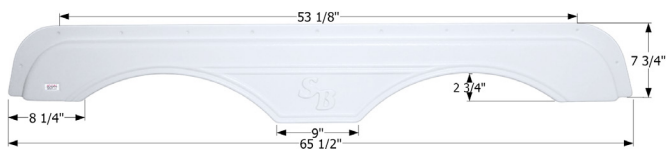

12629 White

**Sunnybrook Tandem Fender Skirt FS2633**

Fits various Sunnybrook & Winnebago brands. Sunnybrook part number is FD168.

12633 White

**Sunnybrook Tandem Fender Skirt FS2634**

Fits various Sunnybrook & Winnebago brands.