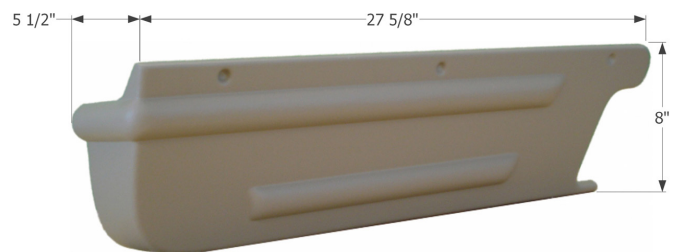

Jayco Jayfeather Corner Cap

Fits various Jayco Jayfeather models including: JY29Y, JS26S, JP27P, JN29N, JY29Y, JX29X, JU30U, JT31T, JR30R, JN29N, JD29D. 3" wrap under. 27 5/8" x 5 1/2" x 8"

01728 Left Side Taupe

01729 Right Side Taupe