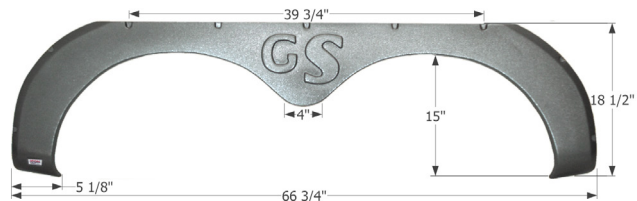

Forest River Tandem Fender Skirt FS2150

Fits various Forest River brands including: Grand Surveyor.

12150 Metallic Grey