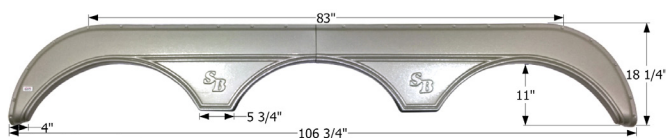

Sunnybrook Triple Fender Skirt FS2344

Fits various Sunnybrook brands including: Mobile Scout Titan.

12344 Champagne