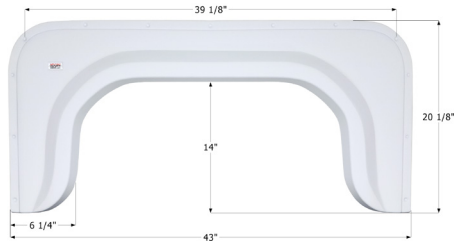

ICON Single Fender Skirt FS340

Universal replacement to fit by dimension.

00395 Colonial White

00396 White