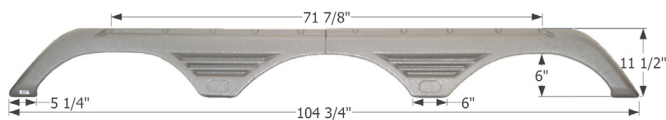

Fits various Forest River brands, including: Sandpiper Sport.

01707 White

**Forest River Triple Fender Skirt FS2153**

Fits various Forest River brands including: Sandstorm.

**12153** Mauve Grey

**Forest River Triple Fender Skirt FS4103**