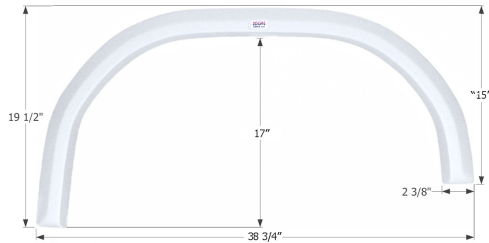

Damon Single Fender Skirt **FS1899 RH**

Fits various Damon brands including: Challenger. This fender skirt is for the RIGHT SIDE of the unit.

01899 White