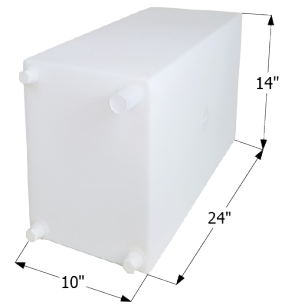

Fresh Water Tank **WT2462**

24" x 14" x 10" - 15.00 US Gallon Capacity.

12496 Tank Only

12726 Tank w/ 1/2" FPT (3), 1 1/4" Filler Boss (1)