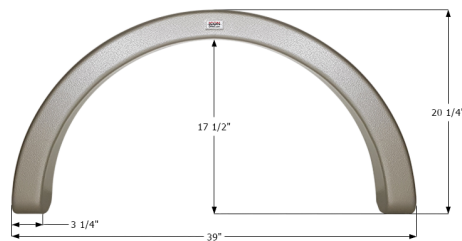

R-Vision Single Fender Skirt FS4179
Fits various R-Vision brands.
14179 Champagne