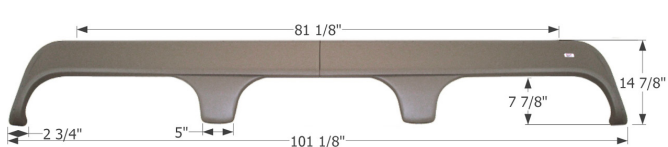

Monaco Triple Fender Skirt FS2090

Fits various Monaco & Holiday Rambler brands including: Next Level.

- **12090** Taupe   **12168** Light Grey
- **14659** White