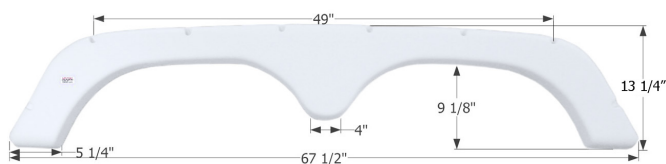

### Thor Tandem Fender Skirt FS1787

Fits various Thor brands including: Vortex.

01787 White

**Thor Tandem Fender Skirt FS1822**

Fits various Thor brands including: Dutchmen, AeroLite, Scamper, Kodiak.

01822 White