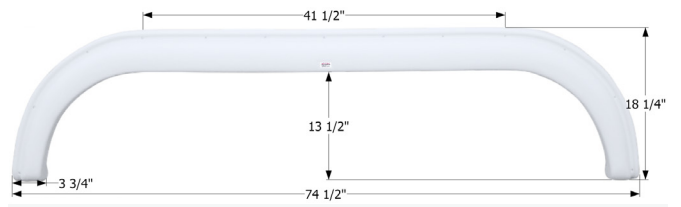

Newmar Tandem Fender Skirt FS2326

Fits various Newmar brands including: American Star.

12326 White