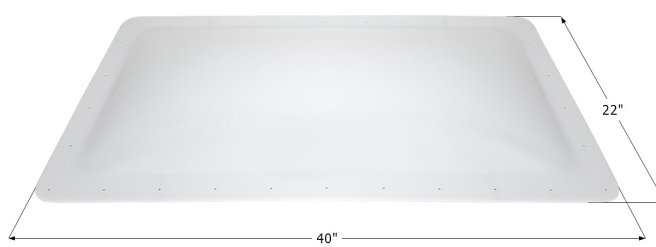

RV Skylight **SL1836**

Dome Dimension: 36" x 18" x 4"

Flange Dimension: 40" x 22" (2" width)

14332 White

14504 Smoke