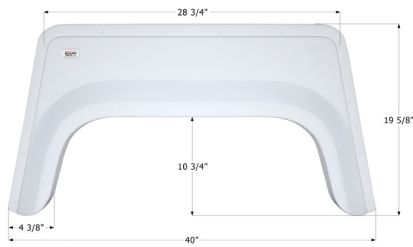

ICON Single Fender Skirt FS320

Universal replacement to fit by dimension.

00393 Colonial White

00394 White