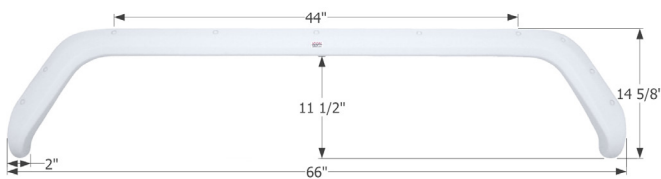

Sunline Tandem Fender Skirt FS2245

Fits various Sunline brands including: Solaris.

12245 White