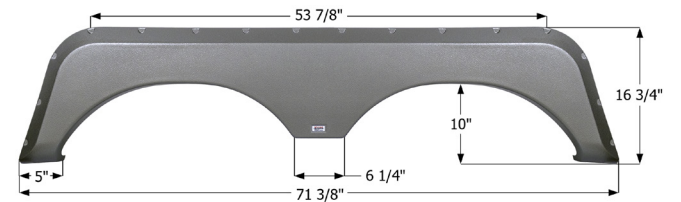

Jayco Tandem Fender Skirt FS771

Fits various Jayco brands including: Eagle, Jay Flight, Jay Flight G2, Jay Flight Bungalow, Qwest, Octane ZX, Recon ZX, Designer.

01625 Metallic Grey

01642 White

01674 Taupe