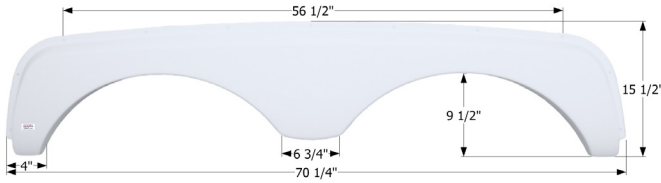

Sunnybrook Tandem Fender Skirt FS2627

Fits various Sunnybrook & Winnebago brands.

12627 White