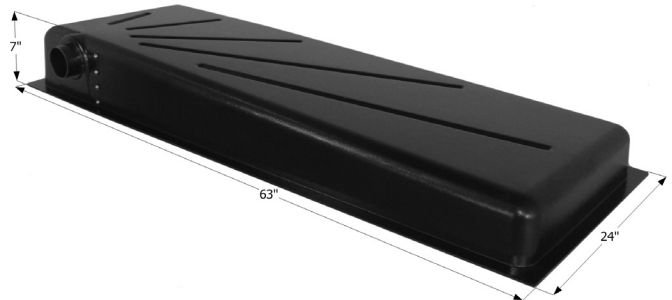

Right Side Drain HT292-SD

63" x 24" x 7" - 28.00 US Gallon Capacity.

12370 Tank w/ 3" Spigot & Sensors Installed