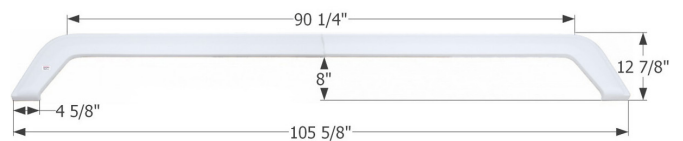

15402 White

**Forest River Fender Skirt FS4471**

Fits various Forest River brands.

14471 White

**Evergreen Triple Fender Skirt FS4517**

Fits various Evergreen brands including: Tesla.

14517 Metallic Silver

**Forest River Triple Fender Skirt FS1707**