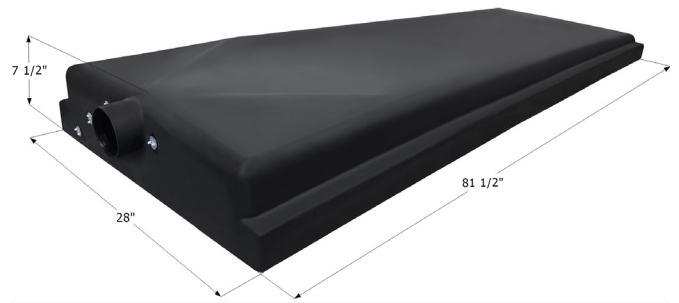

Center End Drain H3554

Each configuration has detailed diagrams. Go to: <http://www.icondirect.com/h3554/>
81 1/2" x 28" x 7 1/2" - 50.00 US Gallon Capacity.

14019 Replaces Jayco 0218936, 0318078

14056 Tank Only