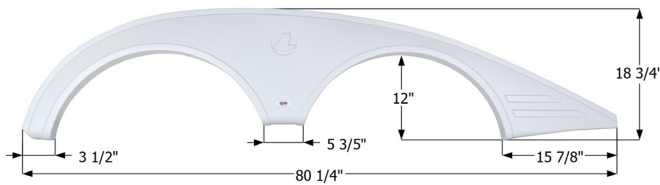

Jayco Tandem Fender Skirt FS5318 LH

Fits various Jayco brands including: Eagle. This fender skirt is for the LEFT SIDE of the trailer.

15319 White