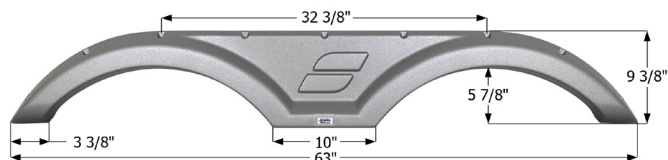

Starcraft Tandem Fender Skirt FS5013

Fits various Starcraft brands including: Aruba.

15013 Metallic Silver