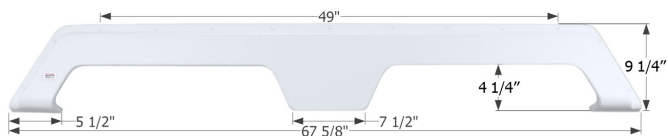

Gulf Stream Tandem Fender Skirt FS1803

Fits various Gulfstream brands including: Innsbruck, Conquest. Also fits various Kustom Koach brands including: Kruiser.

- **01803** White   **12261** Champagne