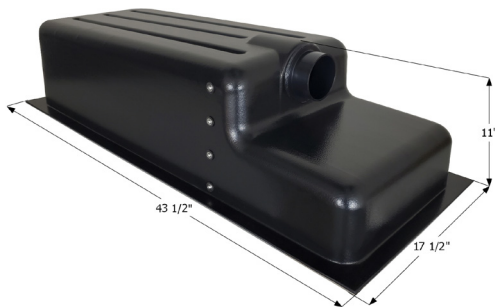

Recessed Drain HT264-RE

The shelf is 5" deep and the recess is 11" long.

43 1/2" x 17 1/2" x 11" - 20.00 US Gallon Capacity.

12418 Tank w/ 3" Spigot & Sensors Installed