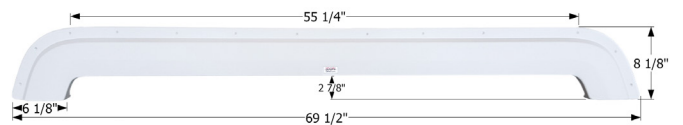

**KZ Tandem Fender Skirt FS2644**

Fits various KZ brands.

12644 White

**KZ Tandem Fender Skirt FS2295**

Fits various KZ brands including: Escalade, Montego Bay.

12295 Champagne      12596 White

**KZ Tandem Fender Skirt FS2816**