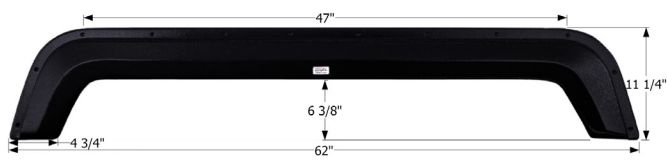

**01933** White

**01934** Light Grey

**Skyline Tandem Fender Skirt FS2331**

Fits various Skyline brands including: Nomad.

**12331** Black

**12576** White

**Skyline Tandem Fender Skirt FS2154**

Fits various Layton brands including: Skyline.