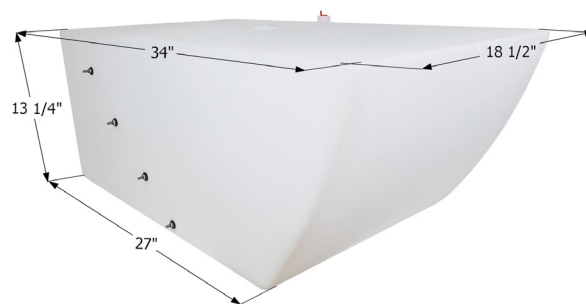

Fresh Water Tank **WT3613**

Each configuration has detailed diagrams. Go to: <http://www.icondirect.com/wt3613/> 31.00 US Gallon Capacity. 34" x 18 1/2" x 13 1/4" - 31.00 US Gallon Capacity.

14205 Replaces Jayco 0260384