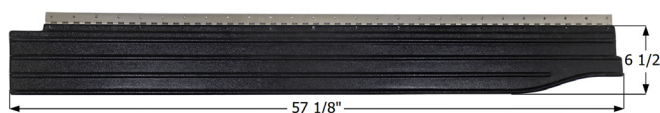

Hymer Body Fairing - Banff Main

Hymer lower body fairing for various Hymer Aktiv units. Main fairing for Banff units. Original Hymer number 52187742. Etched trim line allows for trimming down to Hymer part number 52187771 (46 3/4" x 6 1/2").

14902 46 3/4" x 6 1/2", Black   **14904** 57 1/8" x 6 1/2", Black