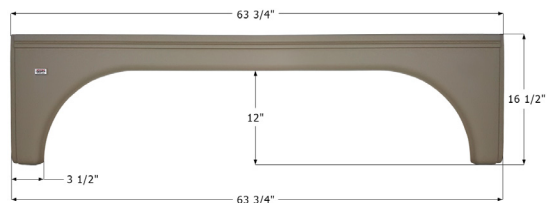

14174 Black

14273 Champagne

15325 Twilight Grey Metallic

**Holiday Rambler Tandem Fender Skirt FS2229**

Fits various Holiday Rambler brands including: Aluma-lite.

12229 Black

14413 White

**Hi-Lo Tandem Fender Skirt FS4286**