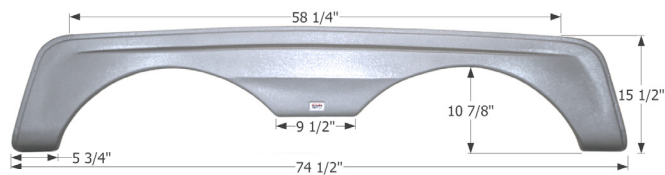

Holiday Rambler Tandem Fender Skirt FS2162

Fits various Holiday Rambler brands including: Next Level.

12162 Metallic Silver