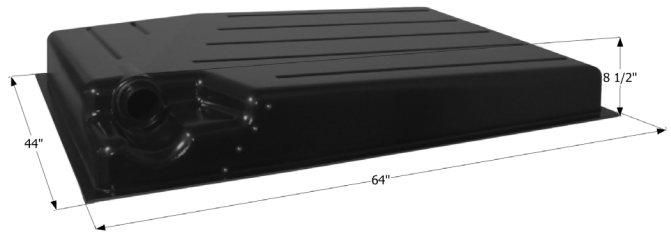

Recessed Drain HT499-RE

64" x 44" x 8 1/2" - 76.00 US Gallon Capacity.

12428 Tank w/ 3" Spigot & Sensors Installed