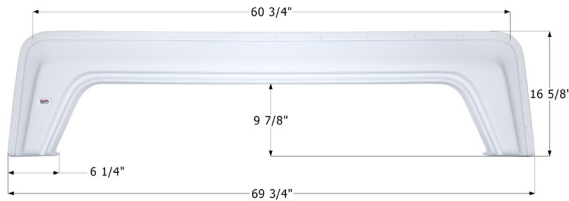

Playmor Tandem Fender Skirt FS1704

Fits various Playmor brands. Also fits various Adventure Manufacturing brands including: Timberlodge, Timberland.

- 01704 White