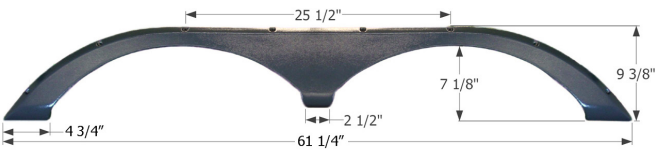

Fleetwood Tandem Fender Skirt FS1771

Fits various Fleetwood brands including: Backpack, Orbit.

01771 White

01777 Magnet Grey

12712 Taupe