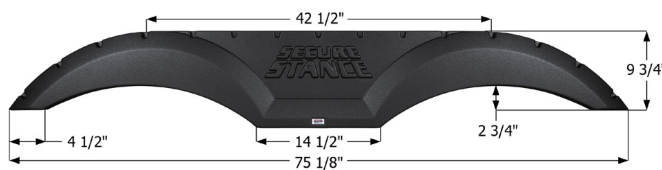

Thor Tandem Fender Skirt FS2024

Fits various Thor brands including: Crossroads Cruiser & Crossroads Zinger.

12024 Black

12124 White

12125 Tan

14350 Champagne